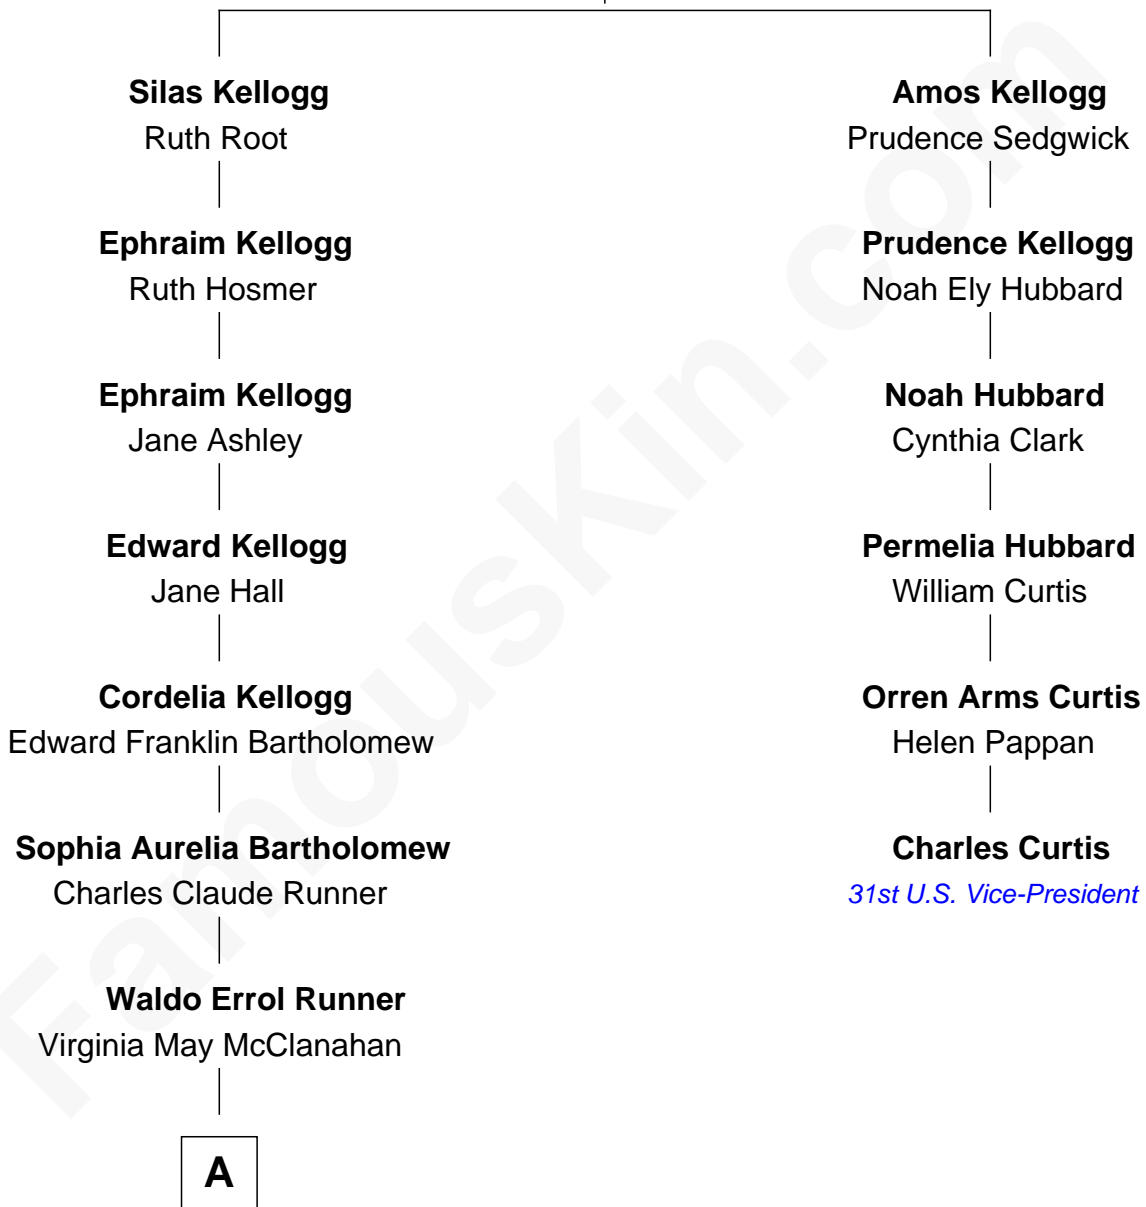

FamousKin.com Relationship Chart of

Clint Eastwood

TV & Film Actor and Director

5th cousin 3 times removed of

Charles Curtis

31st U.S. Vice-President

Stephen Kellogg

Lydia Belden

A

—
Margaret Ruth Runner

Clinton Eastwood

—
Clint Eastwood

TV & Film Actor and Director

FamousKin.com