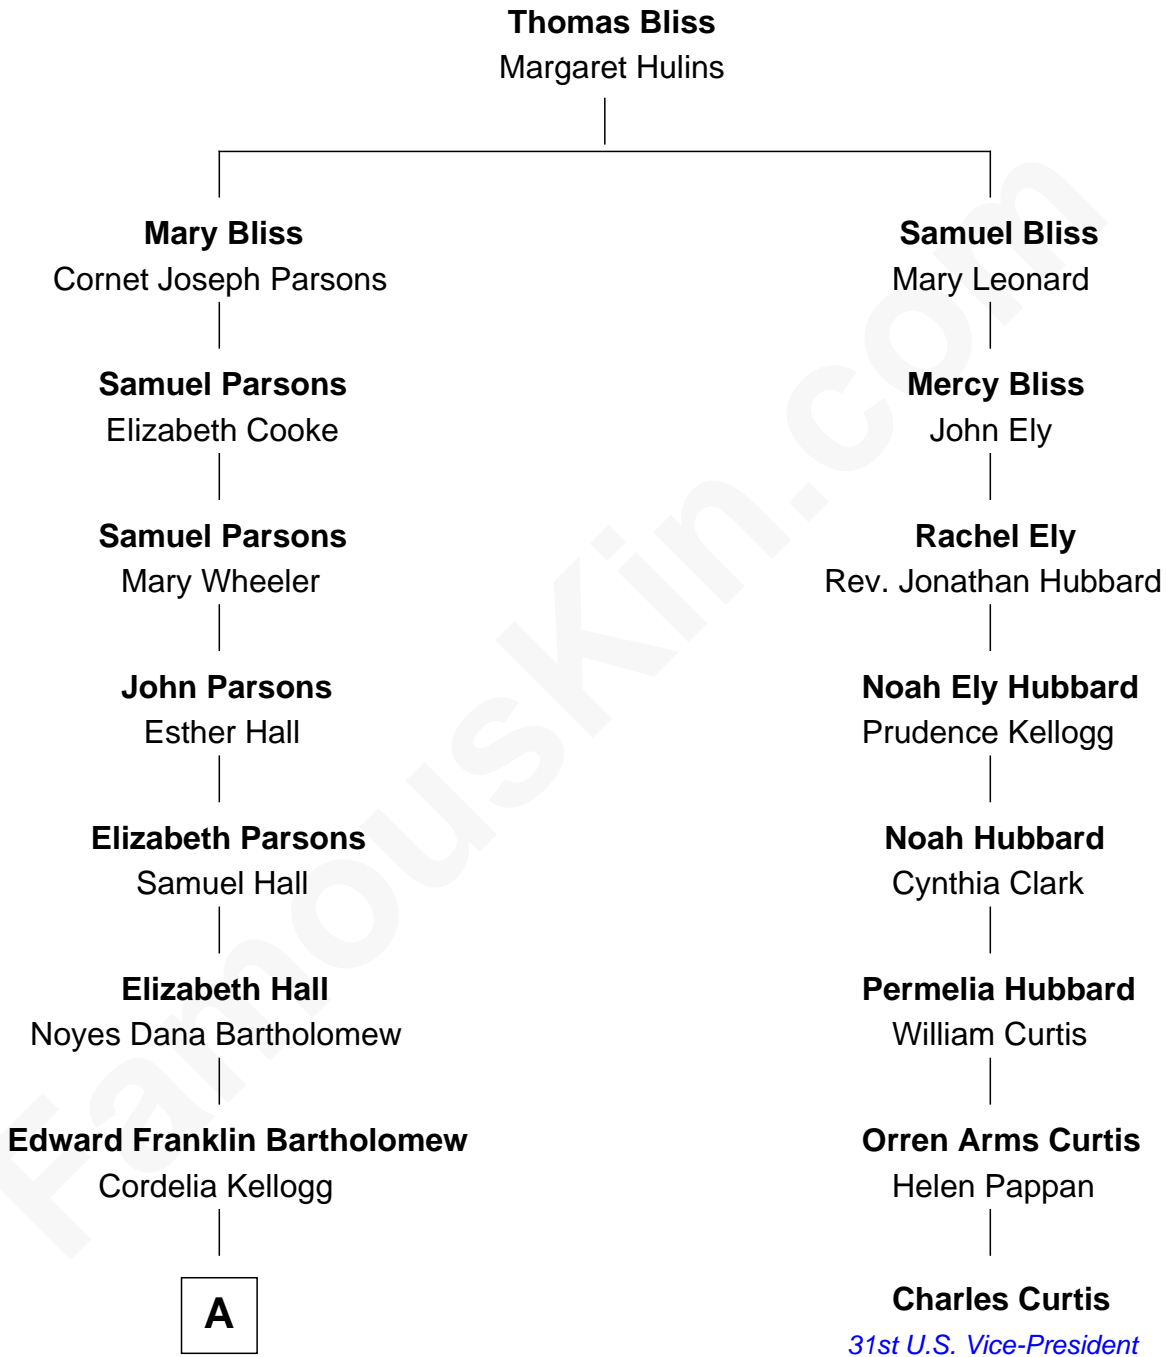

# FamousKin.com Relationship Chart of

**Clint Eastwood**

*TV & Film Actor and Director*

7th cousin 3 times removed of

**Charles Curtis**

*31st U.S. Vice-President*

**A**

—  
**Sophia Aurelia Bartholomew**

Charles Claude Runner

—  
**Waldo Errol Runner**

Virginia May McClanahan

—  
**Margaret Ruth Runner**

Clinton Eastwood

—  
**Clint Eastwood**

*TV & Film Actor and Director*

FamousKin.com