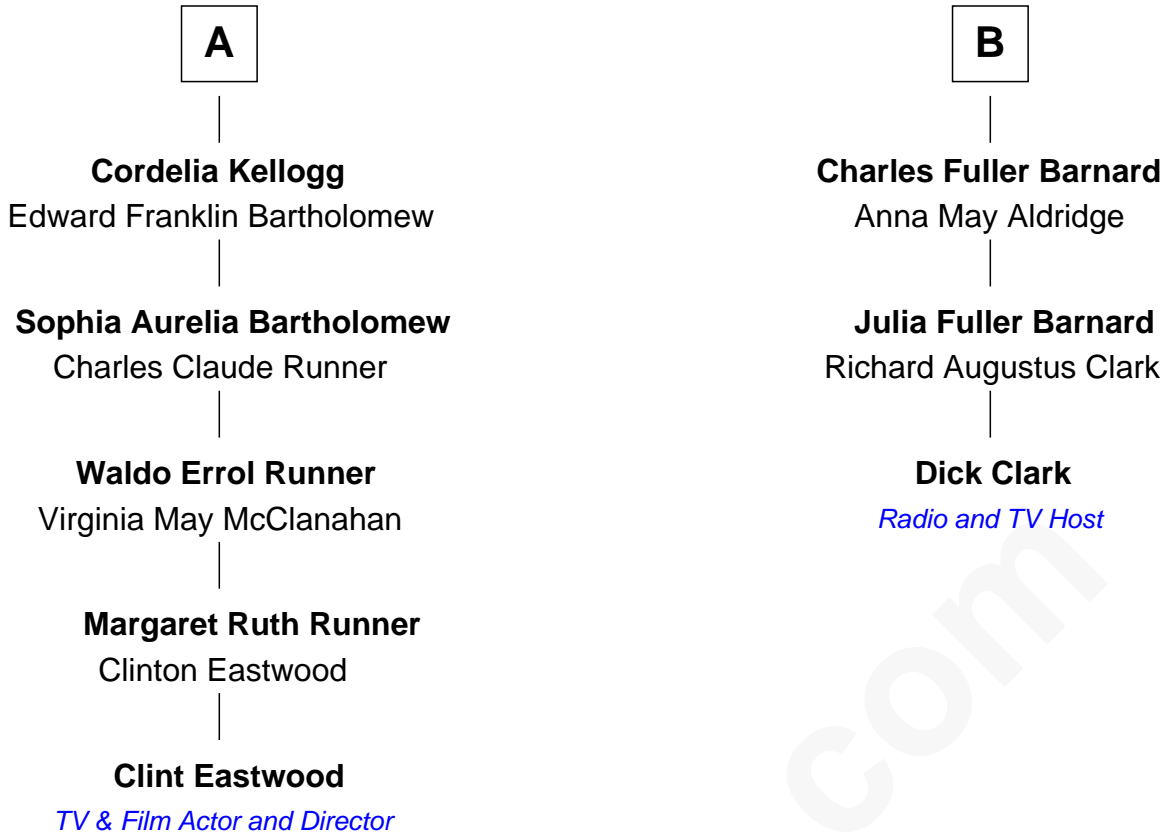

FamousKin.com

Relationship Chart of

Clint Eastwood

TV & Film Actor and Director

9th cousin 2 times removed of

Dick Clark

Radio and TV Host

Richard Treat

Alice Gaylord

Dick Clark photo by [Alan Light](#) [\(CC BY 2.0\)](#)