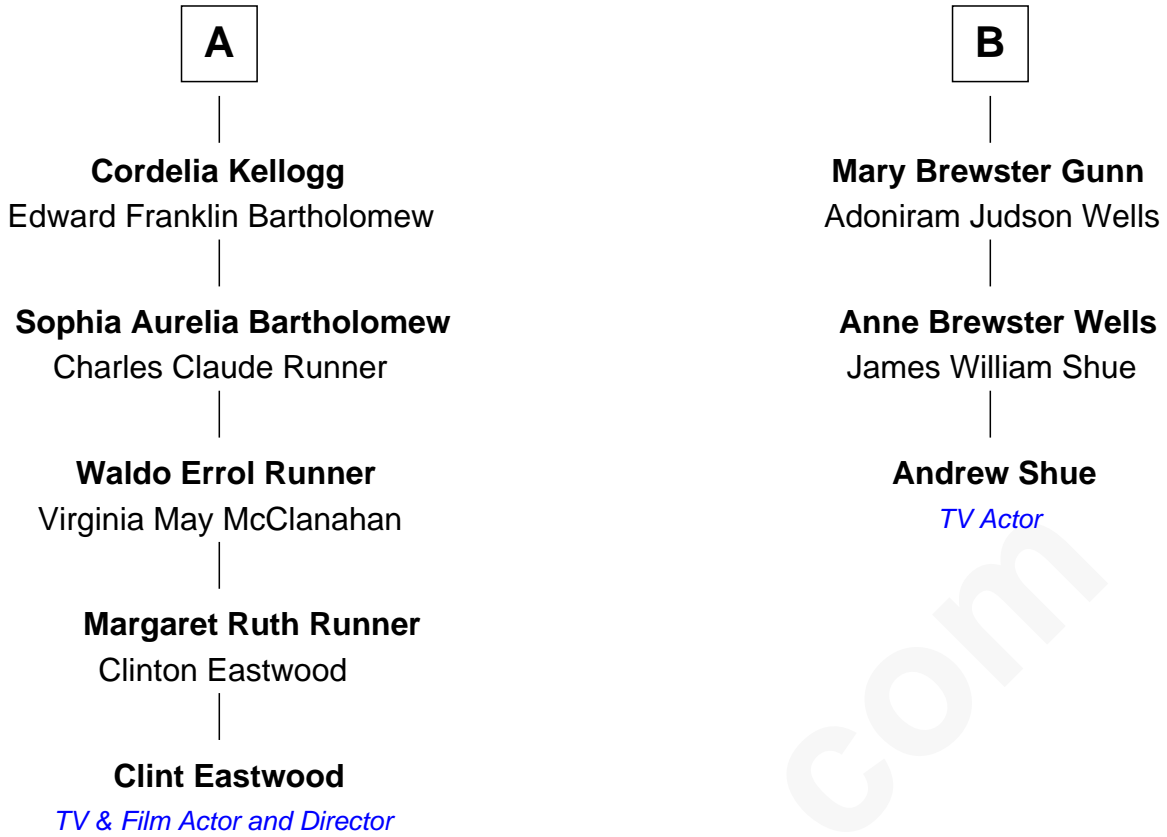

FamousKin.com Relationship Chart of

Clint Eastwood

TV & Film Actor and Director

9th cousin 2 times removed of

Andrew Shue

TV Actor

Richard Treat

Alice Gaylord

Andrew Shue photo by [Alan Light](#) (CC BY 2.0)