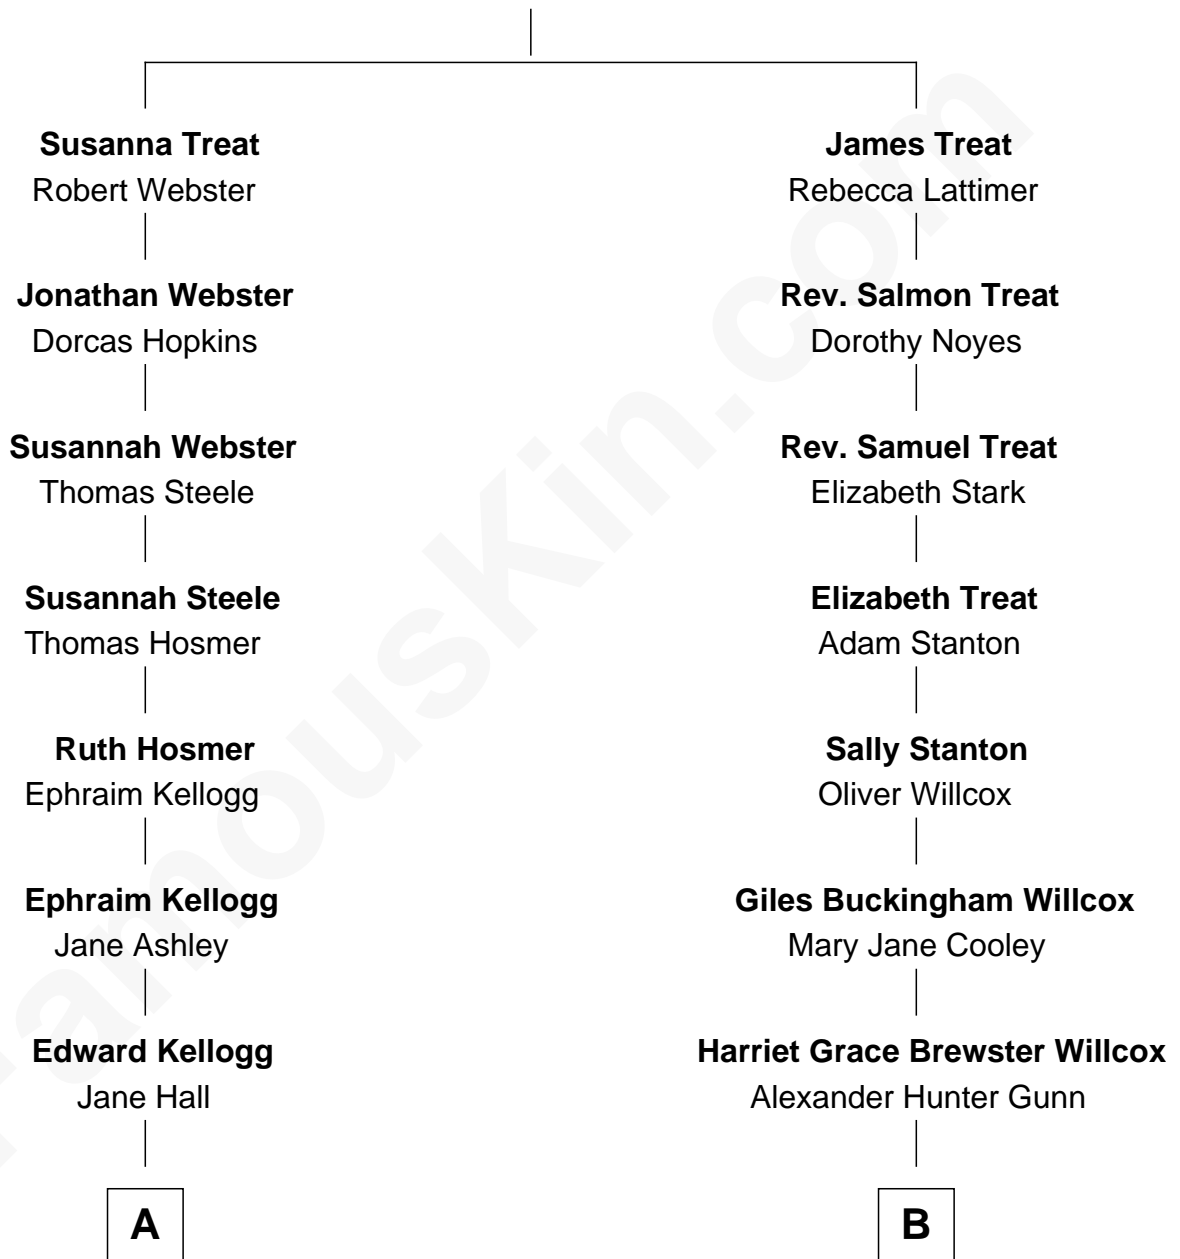

FamousKin.com Relationship Chart of

Clint Eastwood

TV & Film Actor and Director

9th cousin 2 times removed of

Andrew Shue

TV Actor

Richard Treat

Alice Gaylord

Andrew Shue photo by [Alan Light](#) (CC BY 2.0)