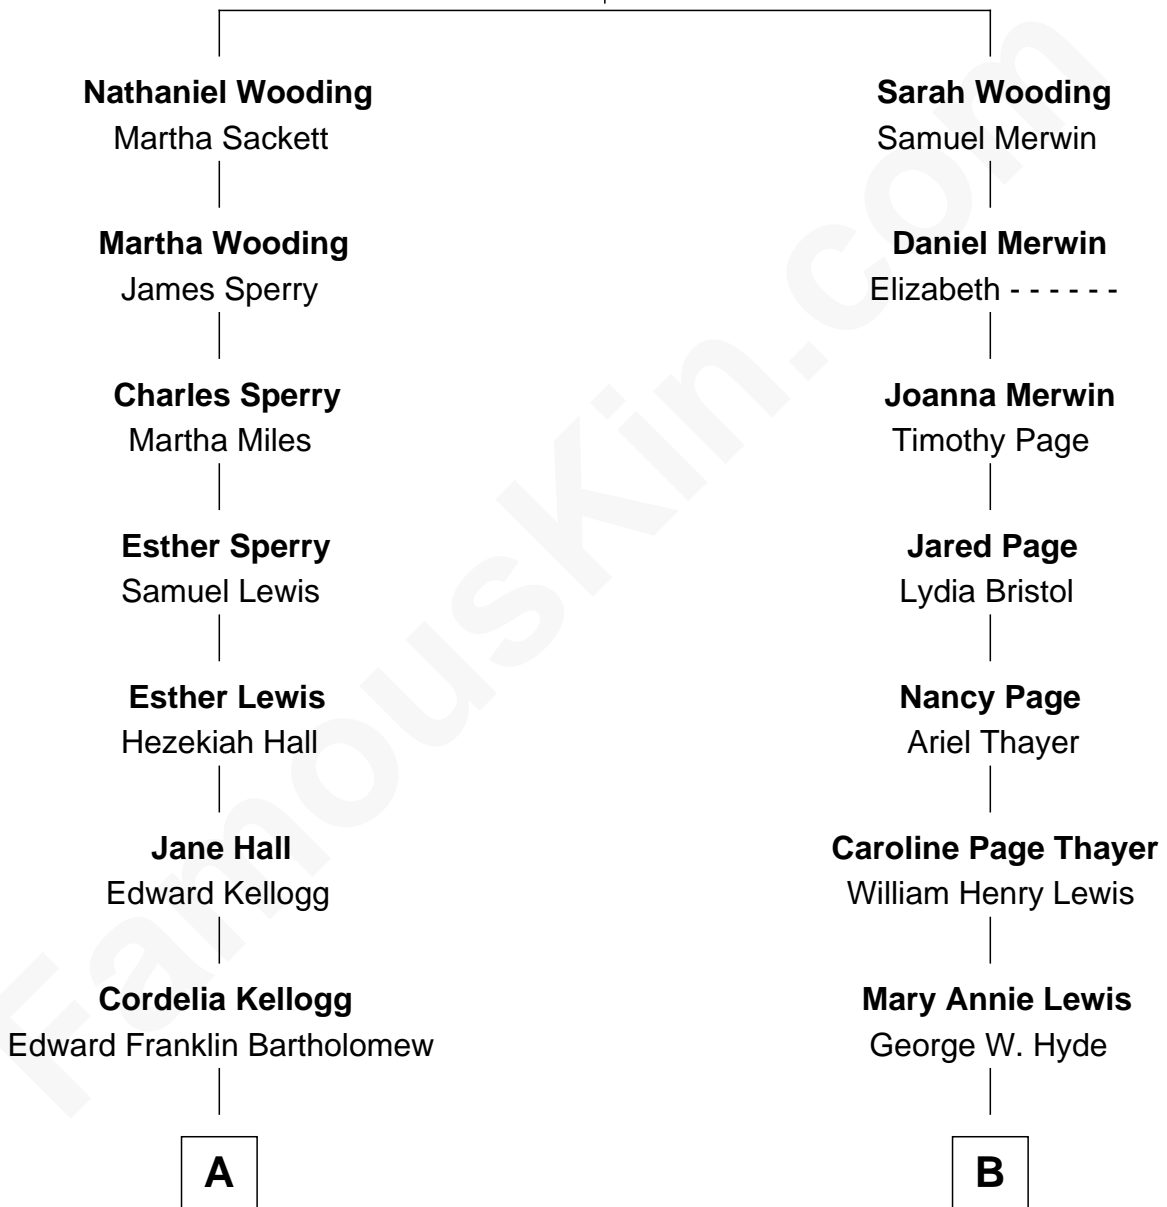

FamousKin.com Relationship Chart of

Clint Eastwood

TV & Film Actor and Director

9th cousin 1 time removed of

David Hyde Pierce

Stage, TV, and Movie Actor

William Wooding
Sarah Clark

FamousKin.com