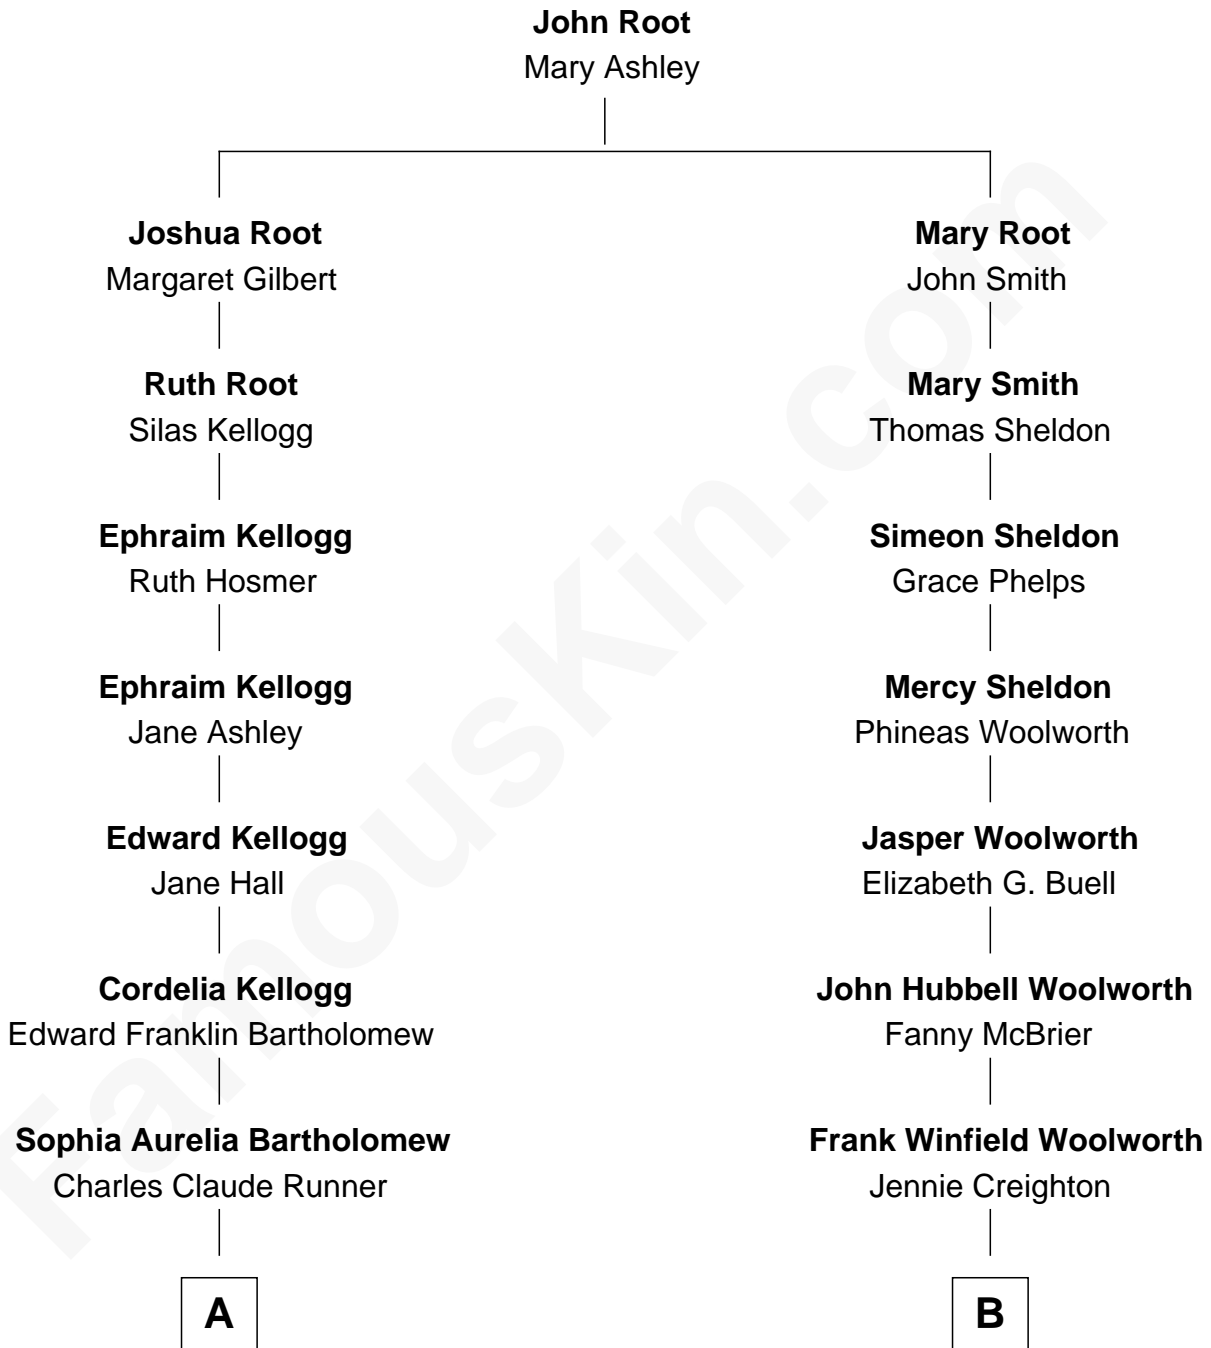

FamousKin.com

Relationship Chart of

Clint Eastwood

TV & Film Actor and Director

8th cousin 1 time removed of

Barbara Hutton

Socialite (aka "Poor Little Rich Girl")

FamousKin.com