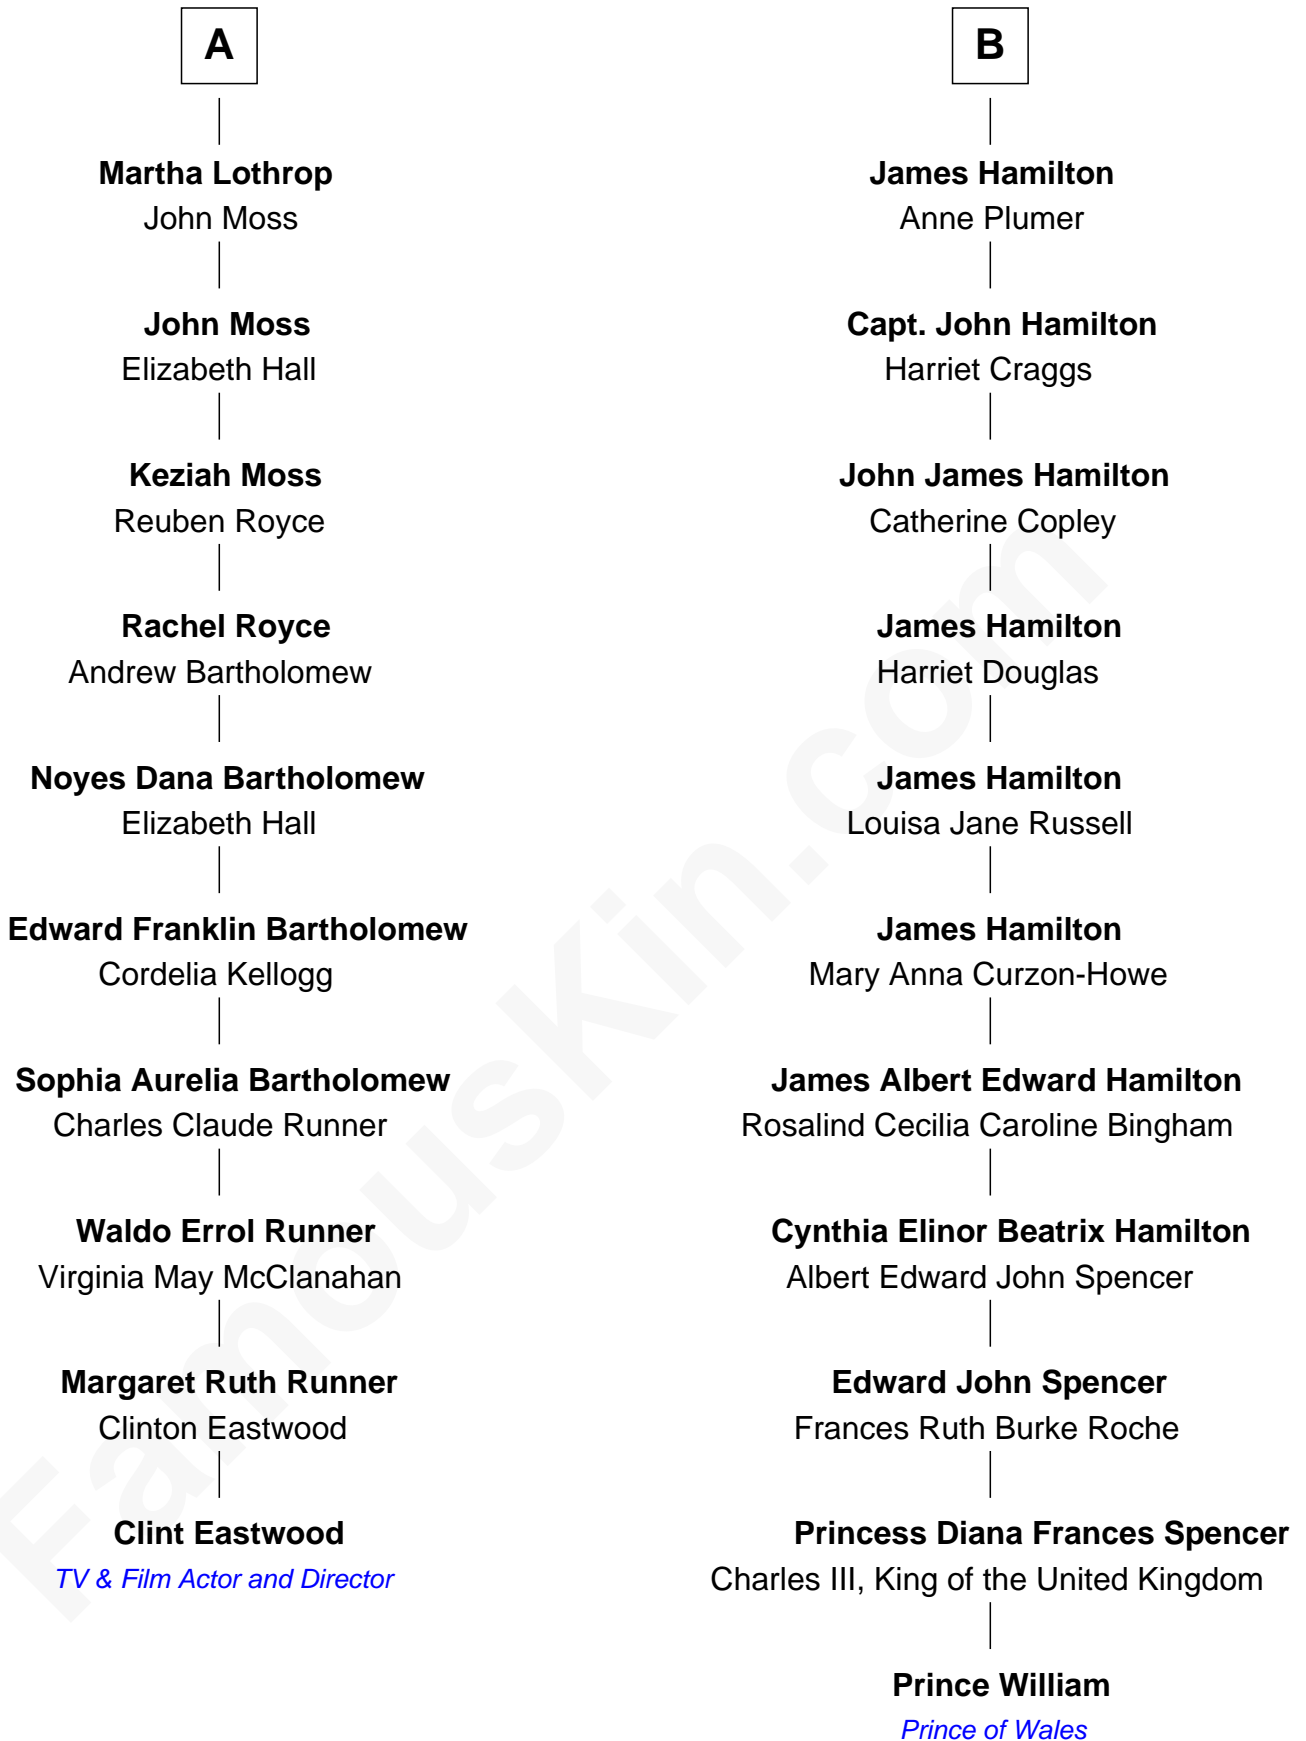

# FamousKin.com Relationship Chart of

**Clint Eastwood**

*TV & Film Actor and Director*

16th cousin 1 time removed of

**Prince William**

*Prince of Wales*

**Sir John Colepepper**

Agnes Gainsford

William photo by [InSapphoWeTrust](#) [\(CC BY-SA 2.0\)](#)