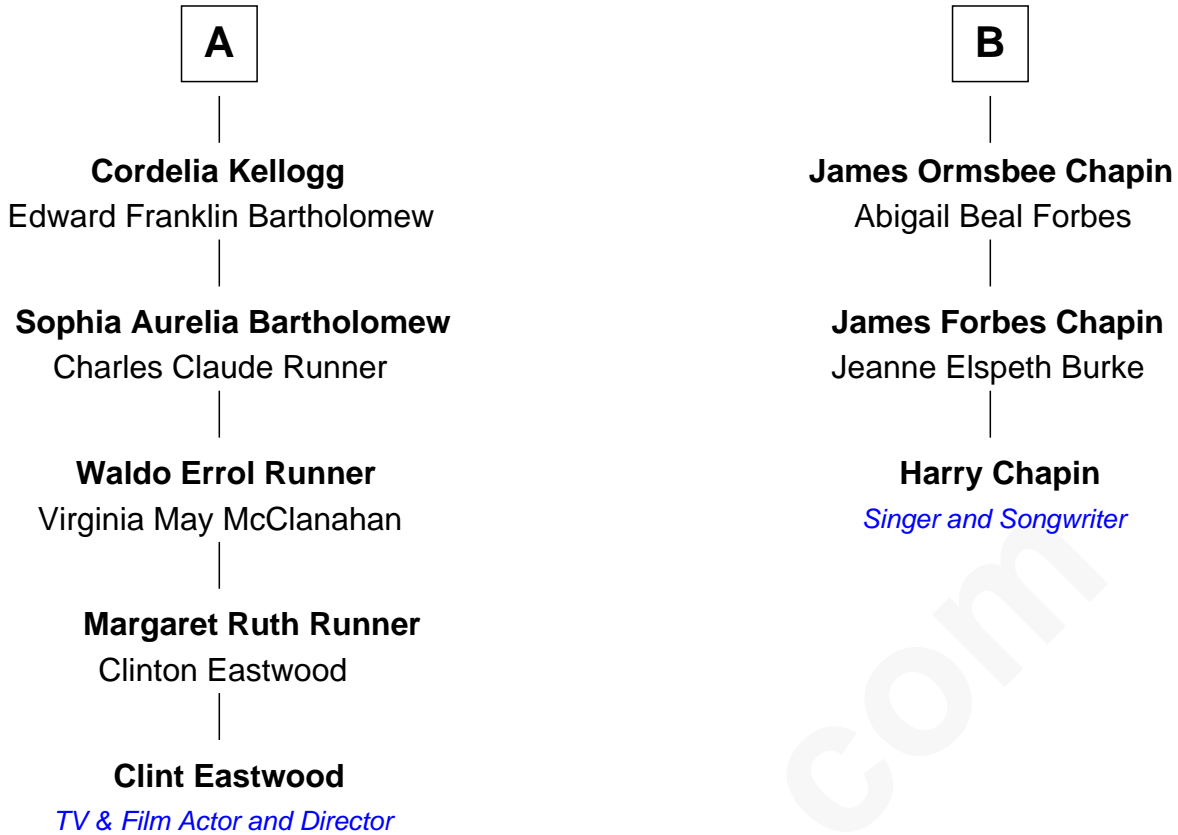

# FamousKin.com Relationship Chart of

**Clint Eastwood**

*TV & Film Actor and Director*

9th cousin 2 times removed of

**Harry Chapin**

*Singer and Songwriter*

**Samuel Chapin**

Cicely Penney

Lovina Humeston

**Humeston Chapin**

Sarah Hunt Wing

**James Ayrault Chapin**

Delia Stout Ryder

**B**

Harry Chapin photo by [Larry D. Moore](#) (CC BY-SA 3.0)