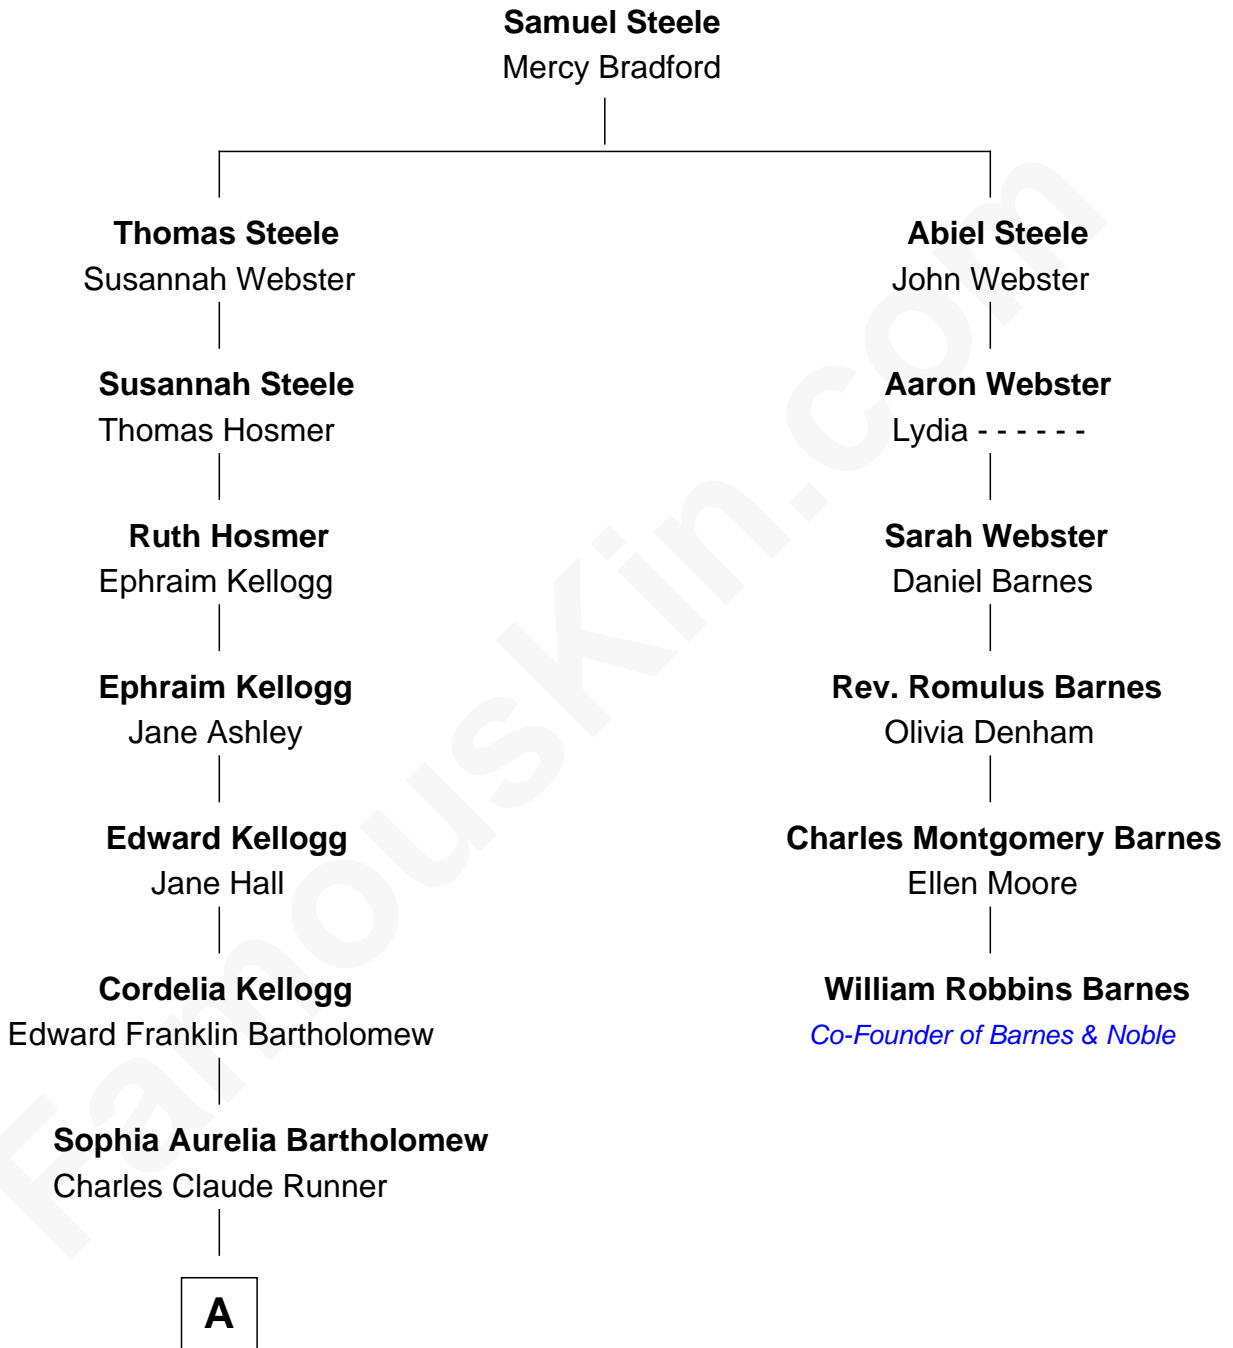

FamousKin.com

Relationship Chart of

Clint Eastwood

TV & Film Actor and Director

5th cousin 4 times removed of

William Robbins Barnes

Co-Founder of Barnes & Noble

A

—
Waldo Errol Runner
Virginia May McClanahan

—
Margaret Ruth Runner
Clinton Eastwood

—
Clint Eastwood
TV & Film Actor and Director

FamousKin.com