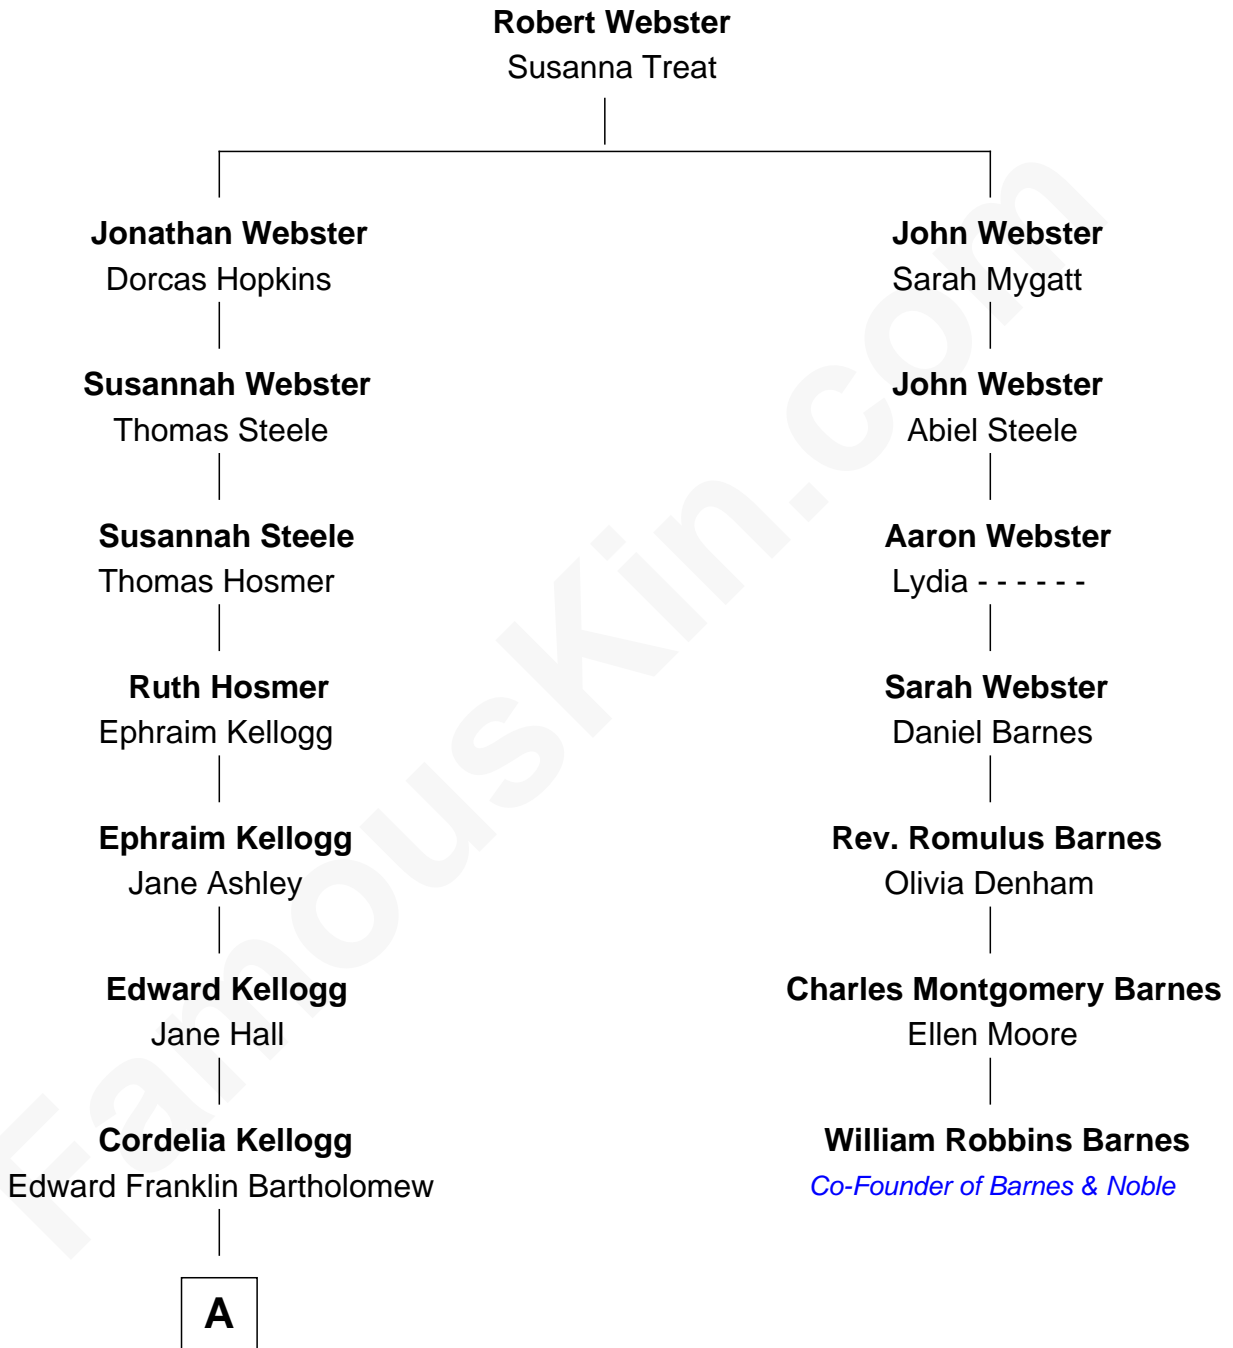

FamousKin.com

Relationship Chart of

Clint Eastwood

TV & Film Actor and Director

6th cousin 4 times removed of

William Robbins Barnes

Co-Founder of Barnes & Noble

A

—
Sophia Aurelia Bartholomew

Charles Claude Runner

—
Waldo Errol Runner

Virginia May McClanahan

—
Margaret Ruth Runner

Clinton Eastwood

—
Clint Eastwood

TV & Film Actor and Director

FamousKin.com