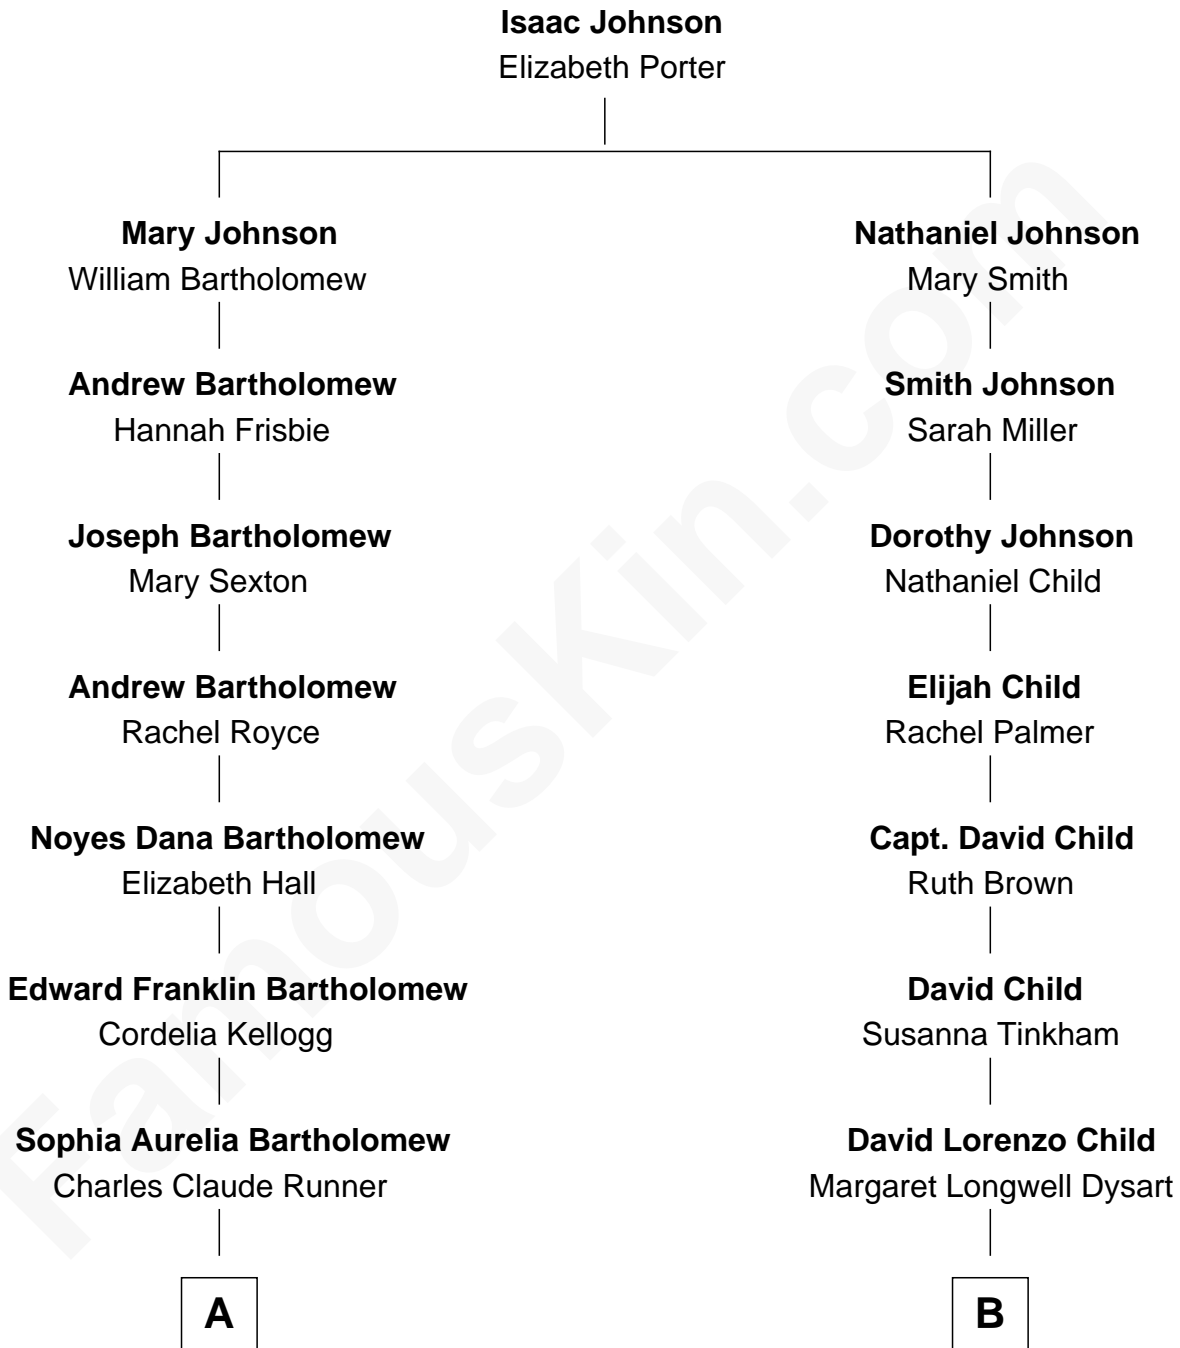

FamousKin.com Relationship Chart of

Clint Eastwood

TV & Film Actor and Director

9th cousin 1 time removed of

Dick Van Dyke

TV Actor - "The Dick Van Dyke Show"

A

Waldo Errol Runner
Virginia May McClanahan

Margaret Ruth Runner
Clinton Eastwood

Clint Eastwood
TV & Film Actor and Director

B

Susan Elizabeth Child
Ninian Alphonse McCord

Charles Cornelius McCord
Adeline Verinda Neal

Hazel Victoria McCord
Loren Wayne Van Dyke