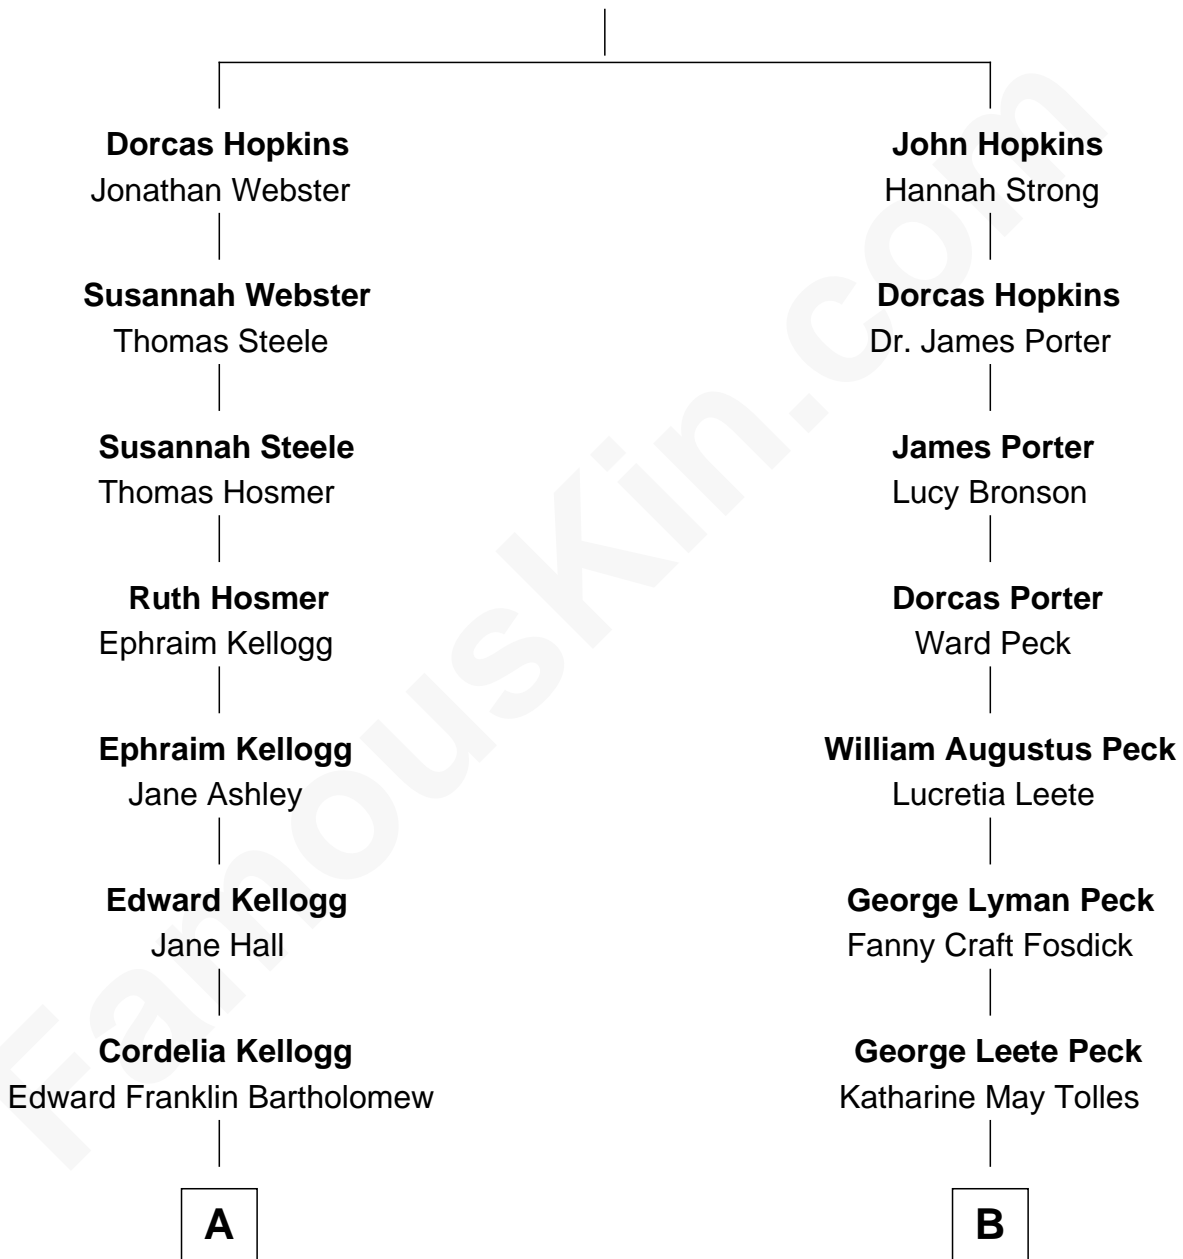

FamousKin.com Relationship Chart of

Clint Eastwood

TV & Film Actor and Director

9th cousin 1 time removed of

Mizuo Peck

TV and Movie Actress

Stephen Hopkins

Dorcas Bronson

Mizuo Peck photo by [David Shankbone](#) (CC BY-SA 3.0)