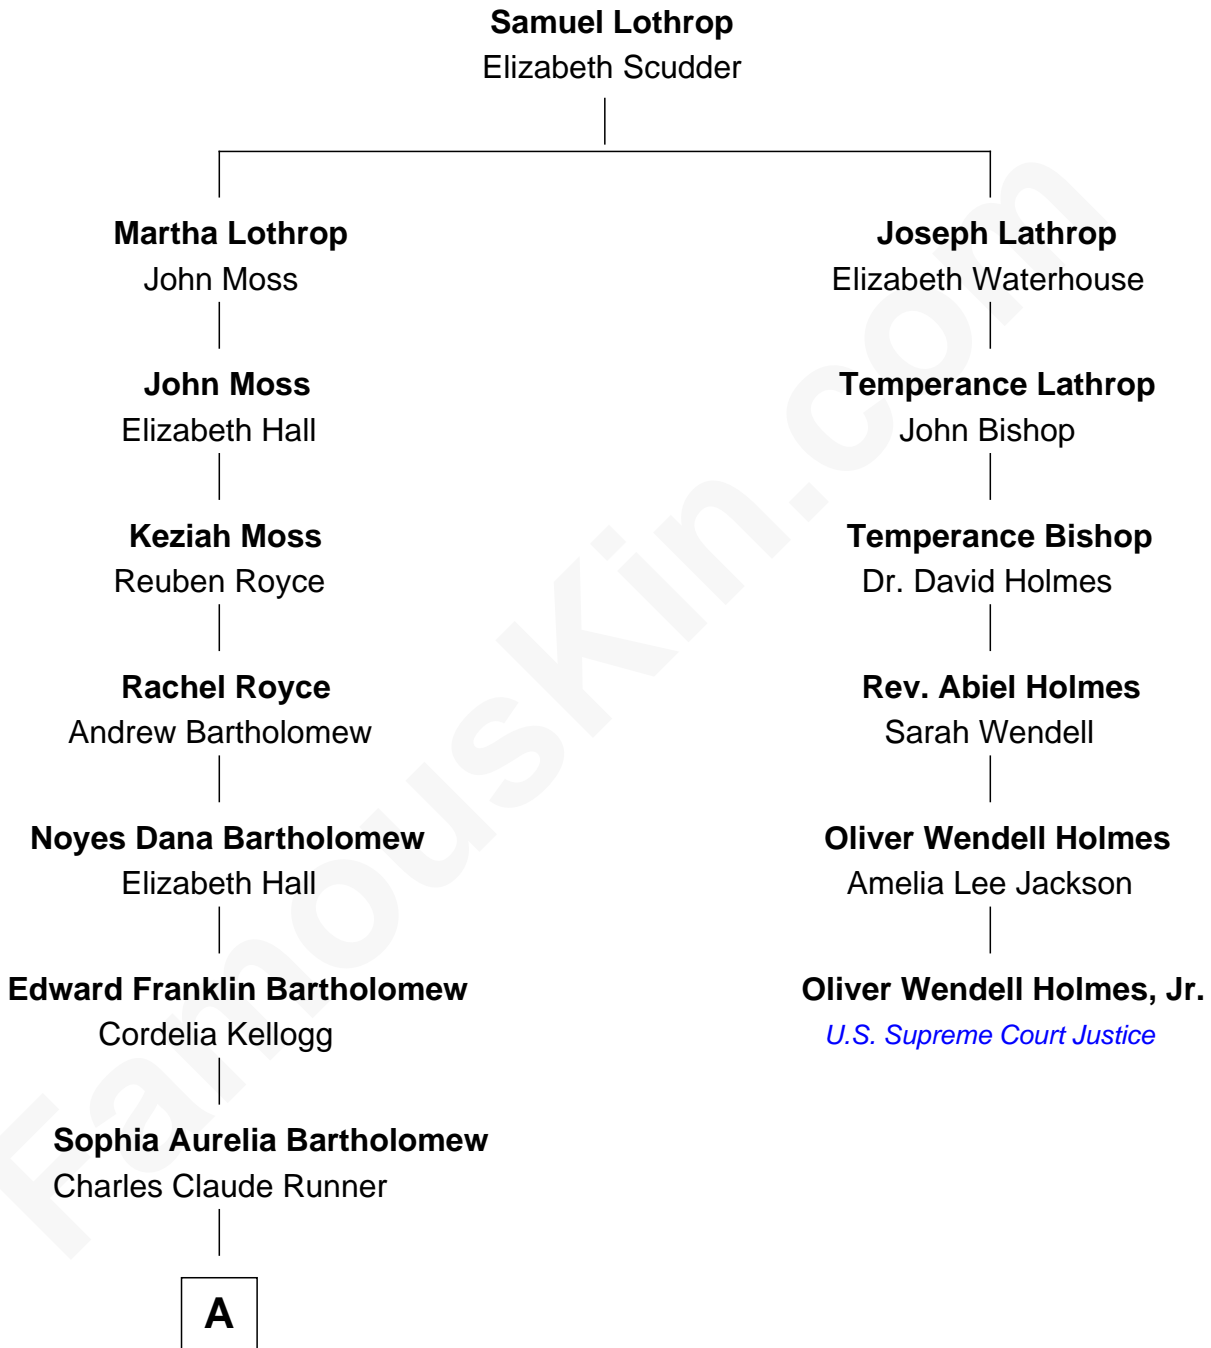

FamousKin.com

Relationship Chart of

Clint Eastwood

TV & Film Actor and Director

5th cousin 4 times removed of

Oliver Wendell Holmes, Jr.

U.S. Supreme Court Justice

A

—
Waldo Errol Runner
Virginia May McClanahan

—
Margaret Ruth Runner
Clinton Eastwood

—
Clint Eastwood
TV & Film Actor and Director

FamousKin.com