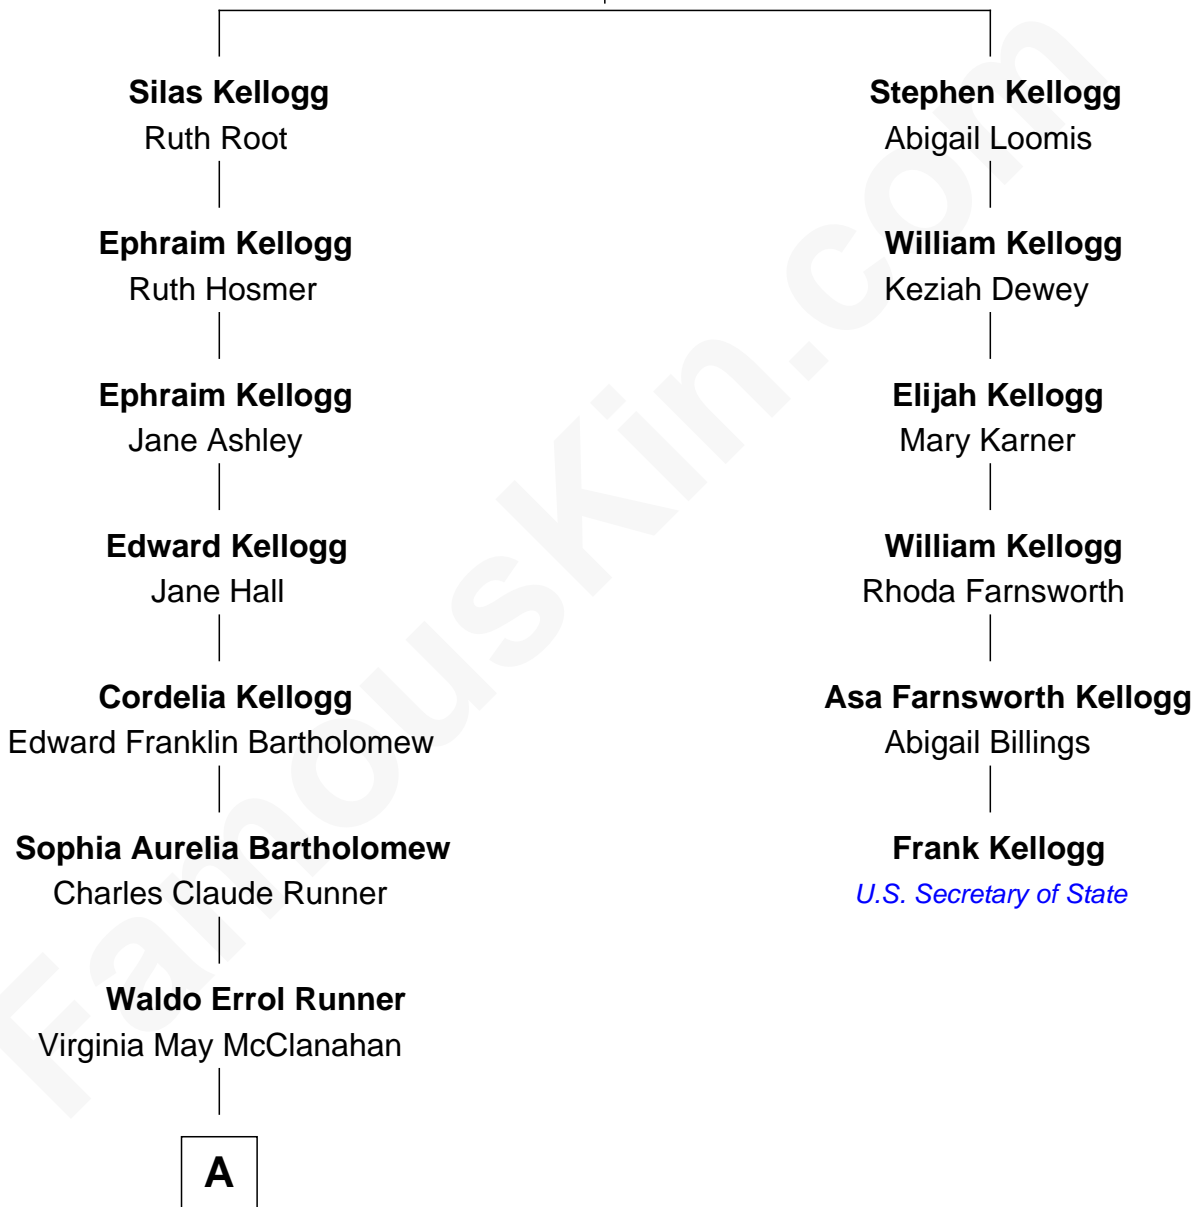

FamousKin.com Relationship Chart of

Clint Eastwood

TV & Film Actor and Director

5th cousin 3 times removed of

Frank Kellogg

45th U.S. Secretary of State Nobel Peace Prize Winner

Stephen Kellogg

Lydia Belden

A

—
Margaret Ruth Runner

Clinton Eastwood

—
Clint Eastwood

TV & Film Actor and Director

FamousKin.com