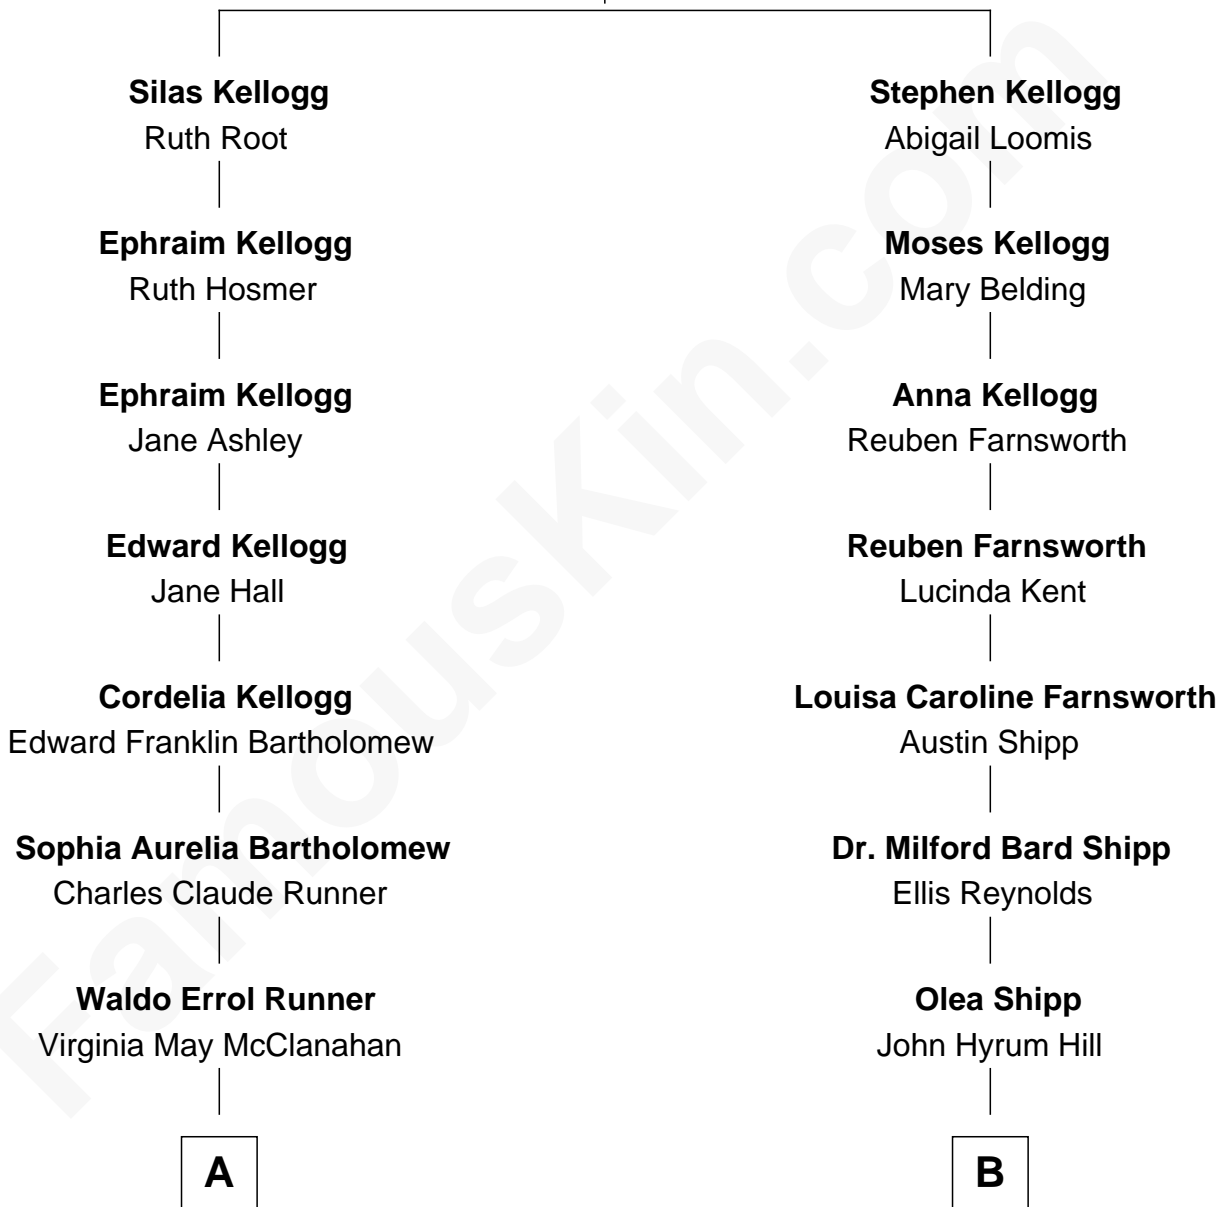

FamousKin.com

Relationship Chart of

Clint Eastwood

TV & Film Actor and Director

8th cousin 1 time removed of

Amy Adams
Movie Actress

Stephen Kellogg
Lydia Belden

A

Margaret Ruth Runner

Clinton Eastwood

Clint Eastwood

TV & Film Actor and Director

B

Olea Lorraine Hill

Frank Ralph Adams

Richard Kent Adams