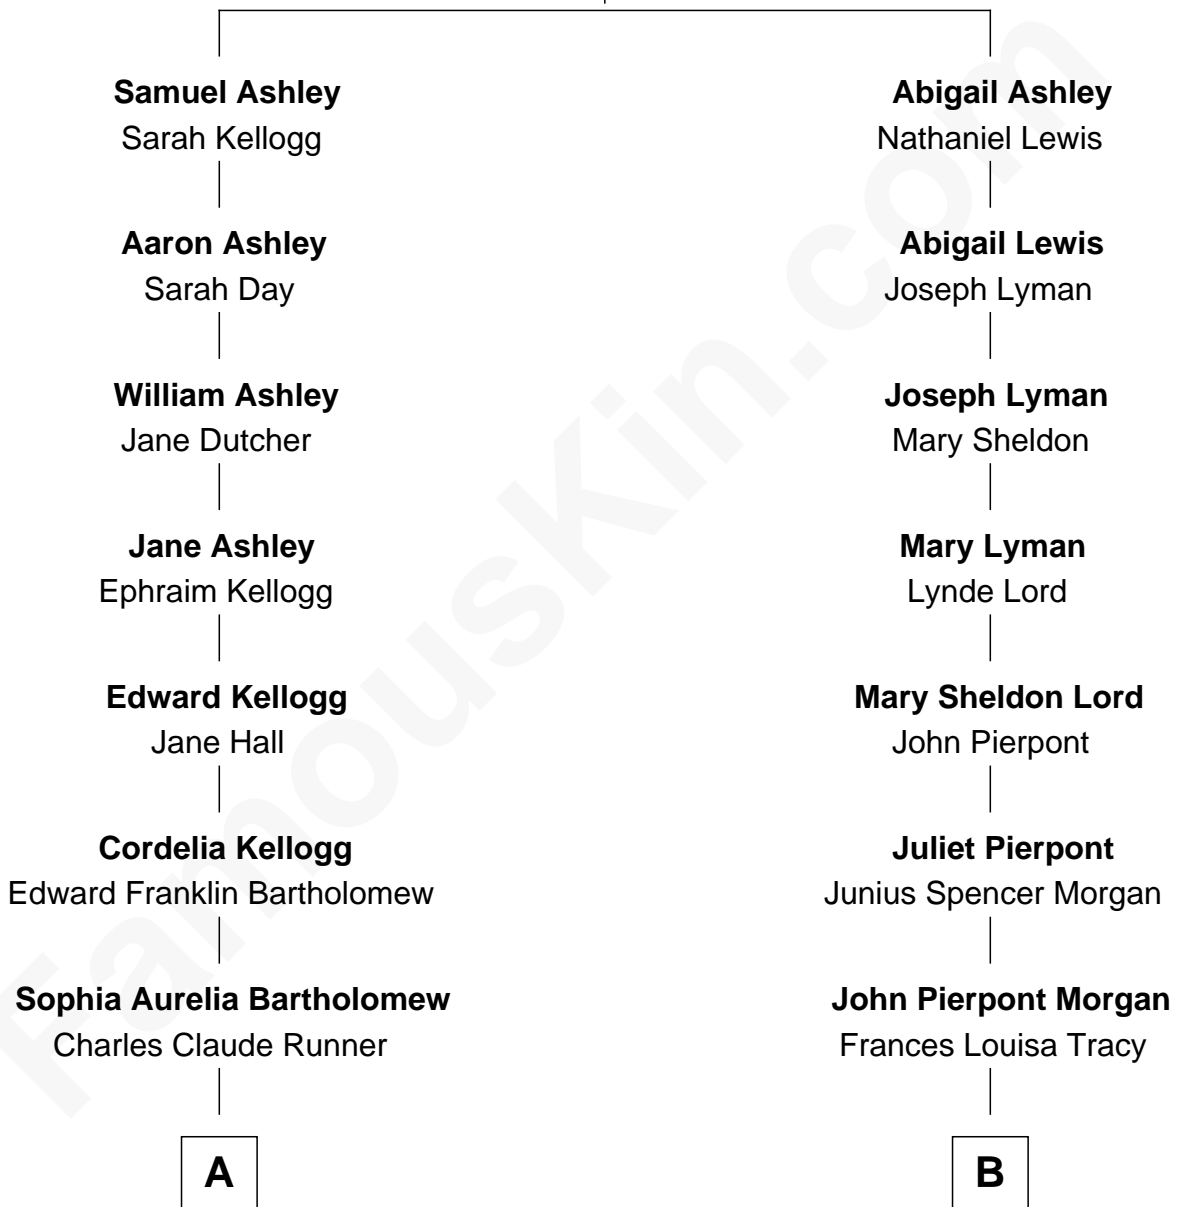

FamousKin.com

Relationship Chart of

Clint Eastwood

TV & Film Actor and Director

8th cousin 1 time removed of

Henry Sturgis Morgan

Co-Founder of Morgan Stanley

David Ashley
Hannah Glover

FamousKin.com