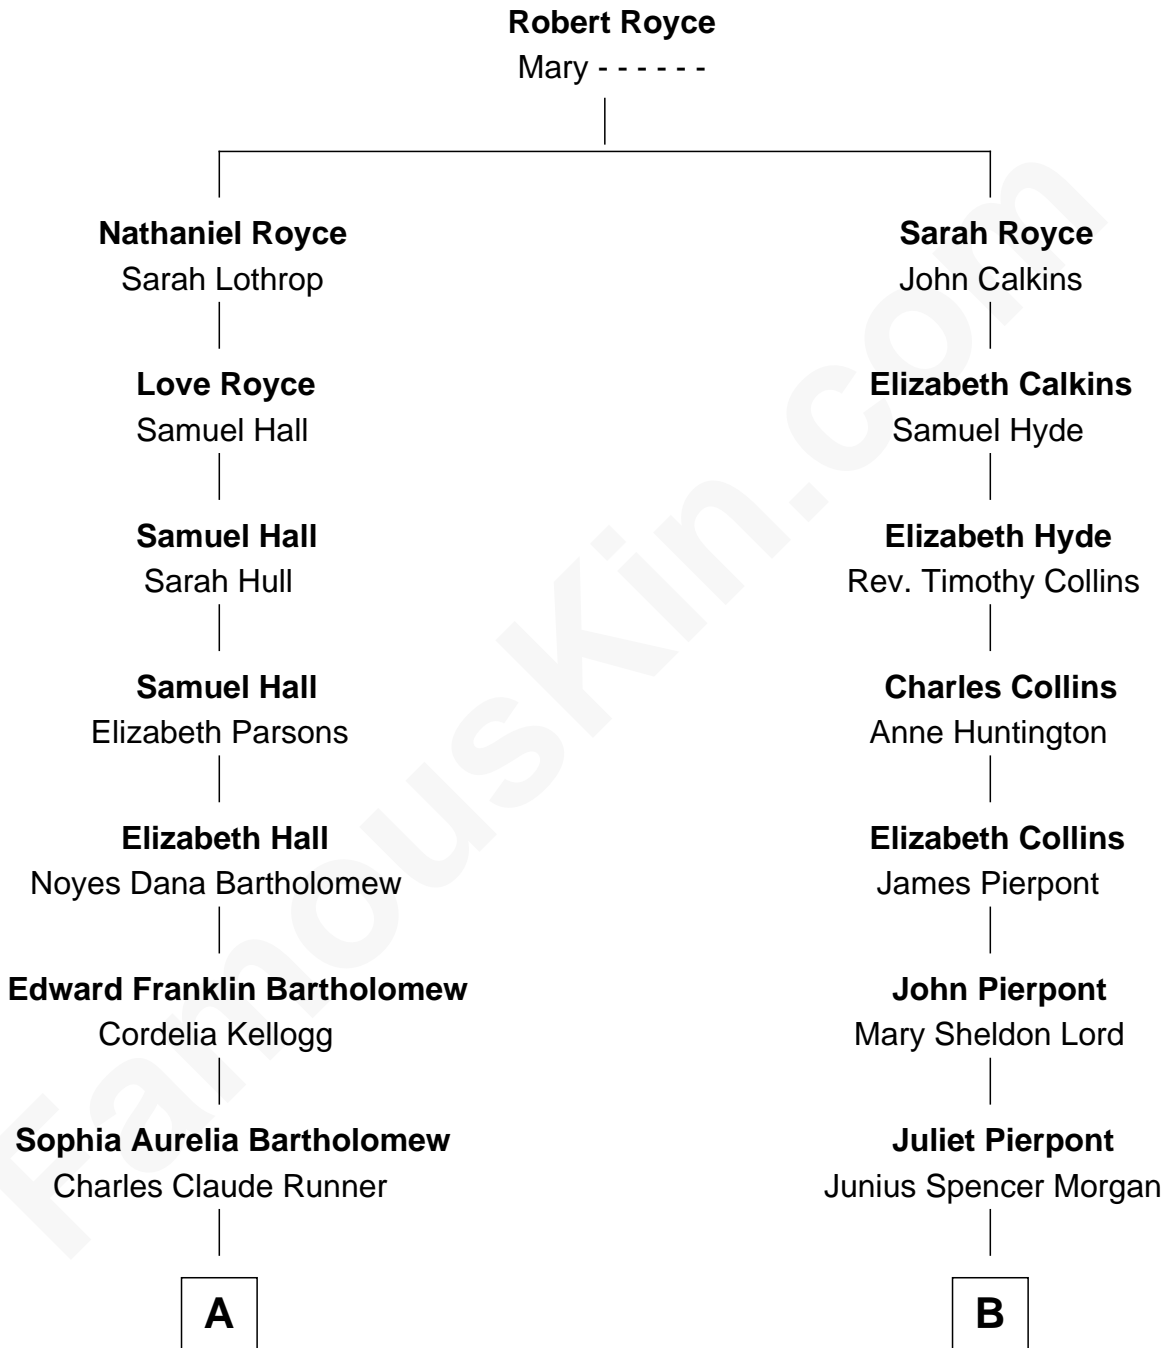

FamousKin.com Relationship Chart of

Clint Eastwood

TV & Film Actor and Director

8th cousin 1 time removed of

J.P. Morgan, Jr.

American Banker and Philanthropist

A

Waldo Errol Runner
Virginia May McClanahan

Margaret Ruth Runner
Clinton Eastwood

Clint Eastwood
TV & Film Actor and Director

B

John Pierpont Morgan
Frances Louisa Tracy

J.P. Morgan, Jr.
American Banker and Philanthropist

FamousKin.com