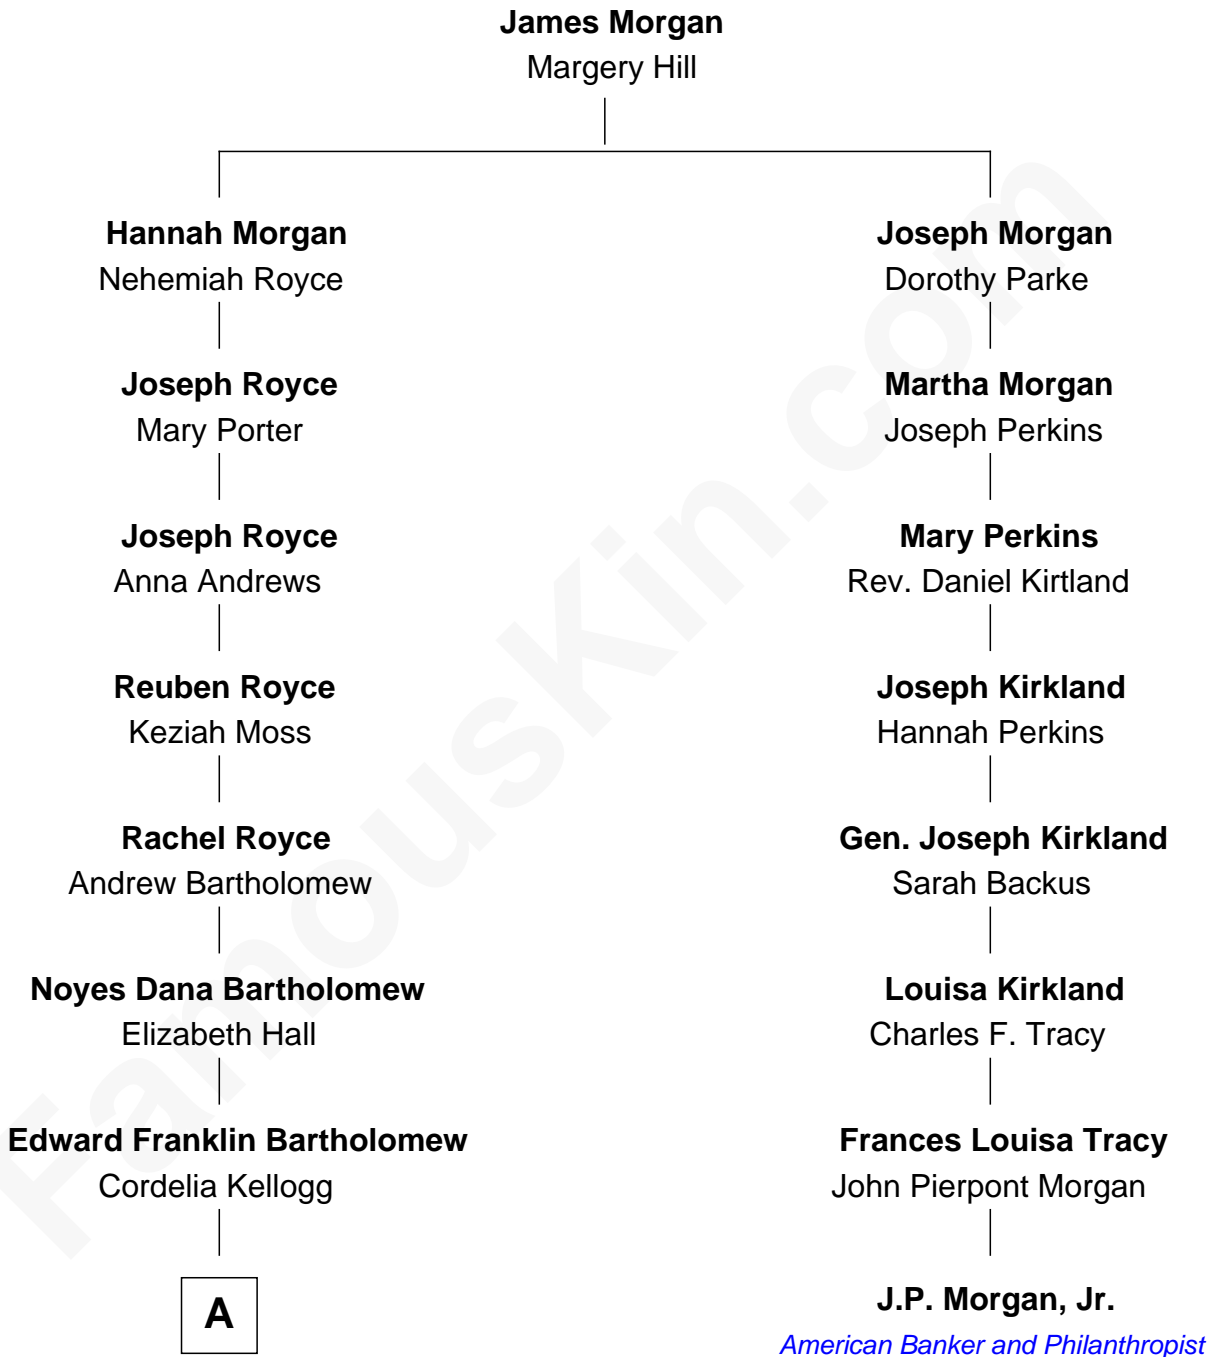

FamousKin.com Relationship Chart of

Clint Eastwood

TV & Film Actor and Director

7th cousin 3 times removed of

J.P. Morgan, Jr.

American Banker and Philanthropist

A

—
Sophia Aurelia Bartholomew

Charles Claude Runner

—
Waldo Errol Runner

Virginia May McClanahan

—
Margaret Ruth Runner

Clinton Eastwood

—
Clint Eastwood

TV & Film Actor and Director

FamousKin.com