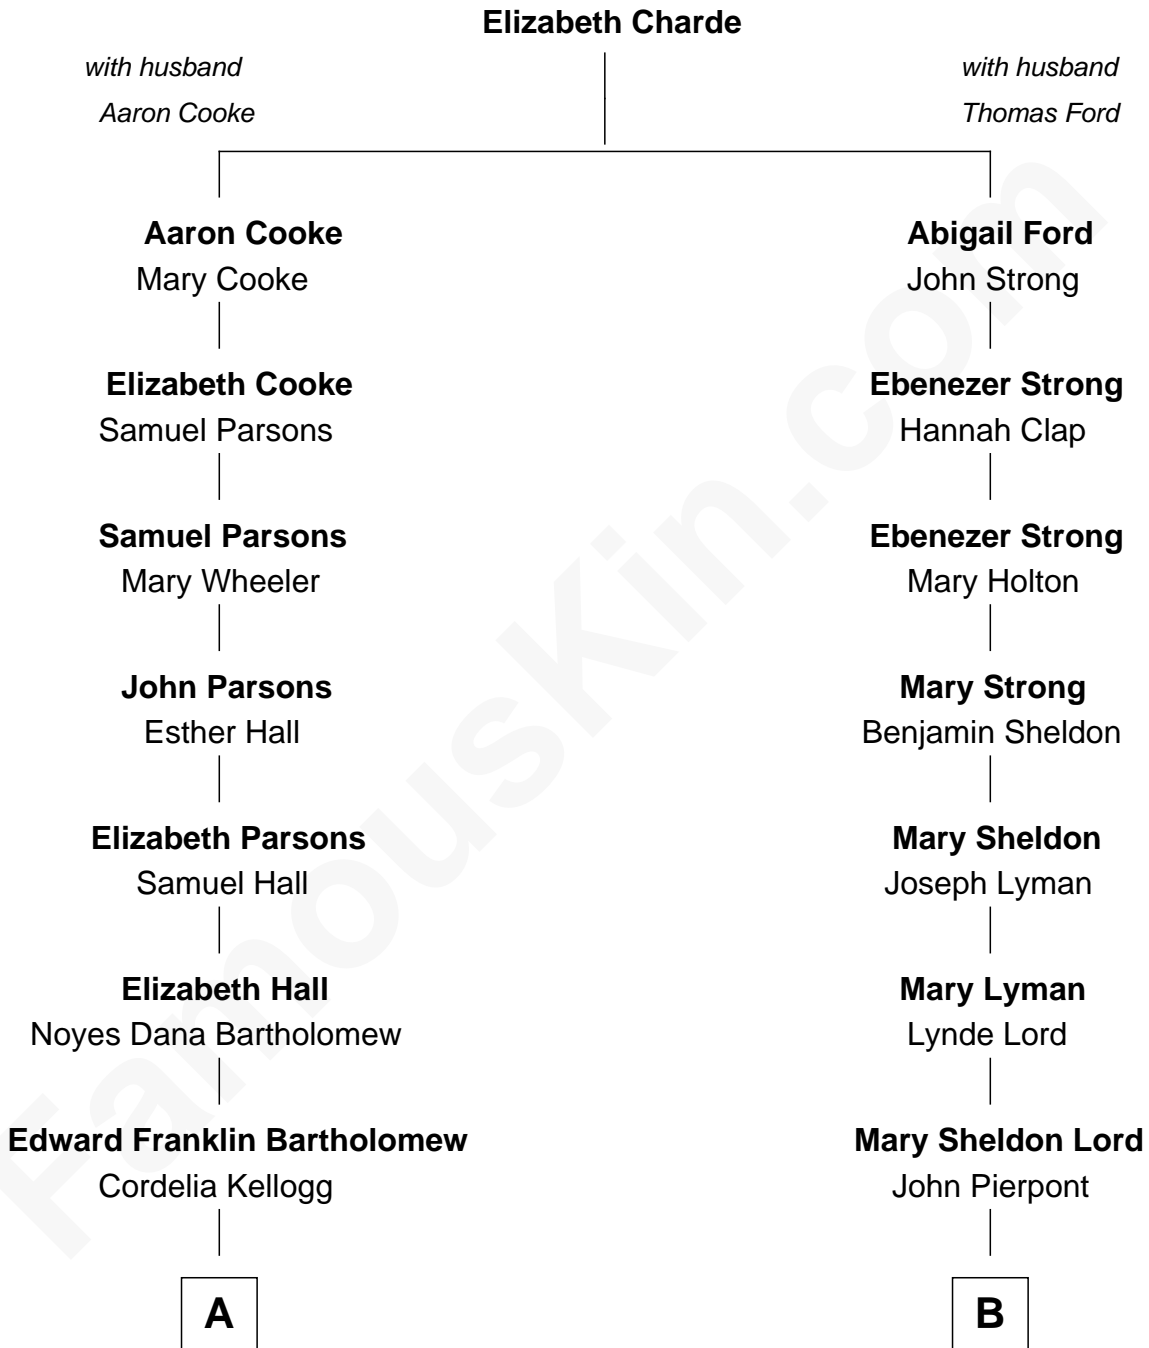

FamousKin.com Relationship Chart of

Clint Eastwood

TV & Film Actor and Director

9th cousin 1 time removed of

J.P. Morgan, Jr.

American Banker and Philanthropist

A

Sophia Aurelia Bartholomew

Charles Claude Runner

Waldo Errol Runner

Virginia May McClanahan

Margaret Ruth Runner

Clinton Eastwood

Clint Eastwood

TV & Film Actor and Director

B