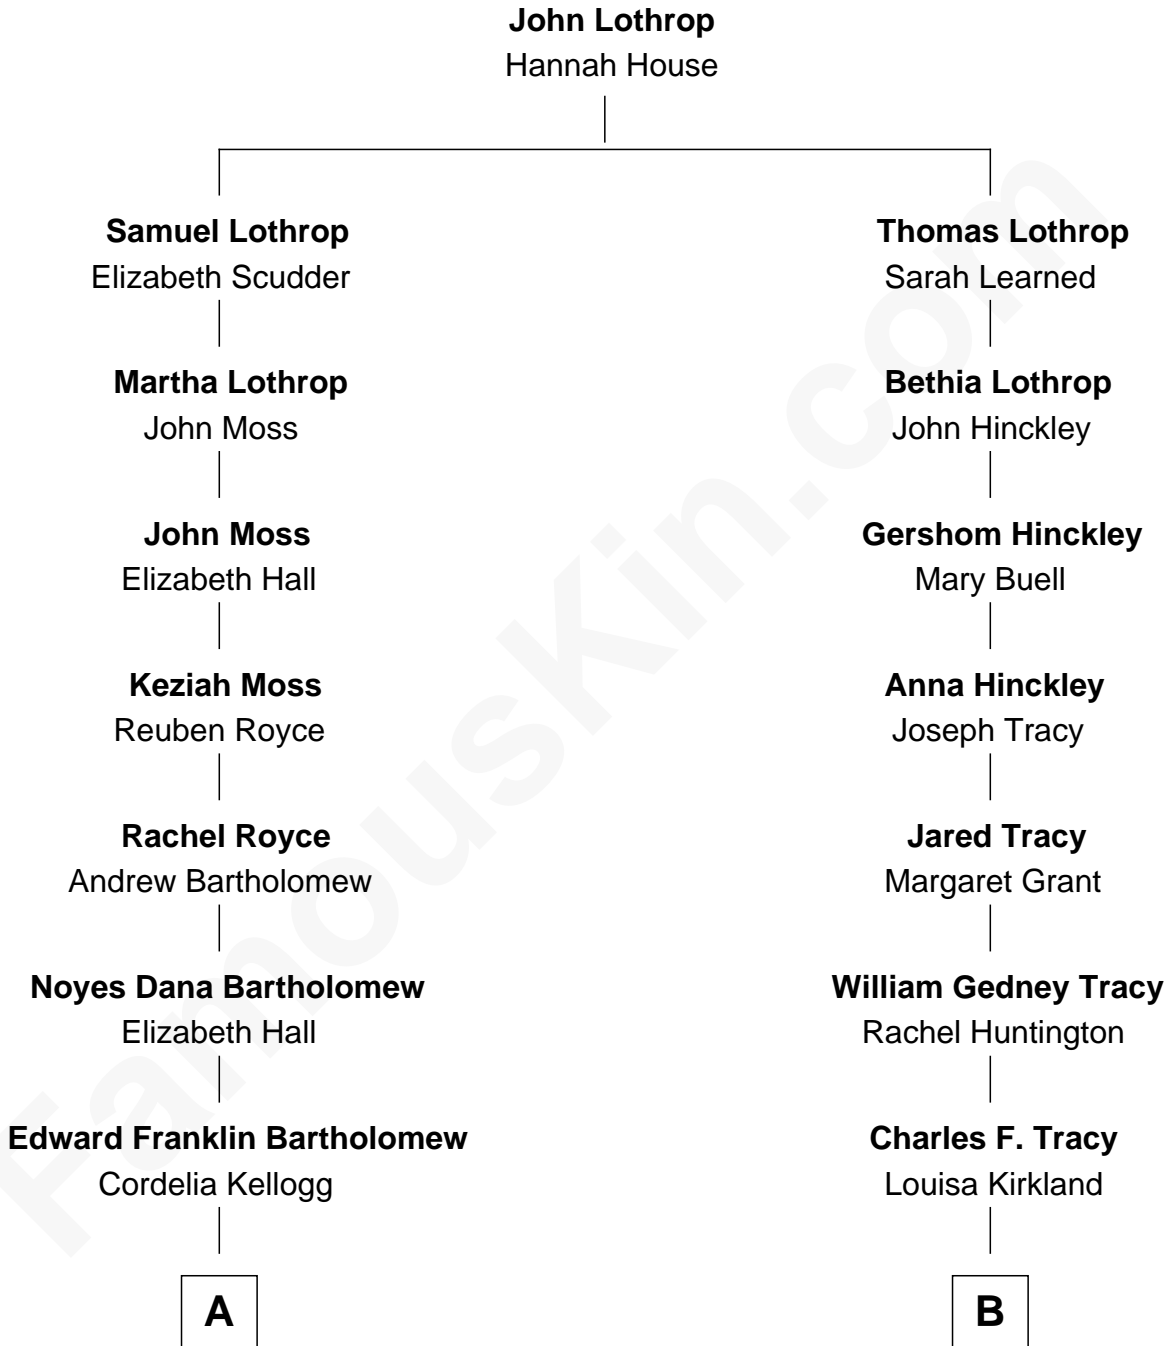

FamousKin.com Relationship Chart of

Clint Eastwood

TV & Film Actor and Director

8th cousin 2 times removed of

J.P. Morgan, Jr.

American Banker and Philanthropist

A

Sophia Aurelia Bartholomew

Charles Claude Runner

Waldo Errol Runner

Virginia May McClanahan

Margaret Ruth Runner

Clinton Eastwood

Clint Eastwood

TV & Film Actor and Director

B