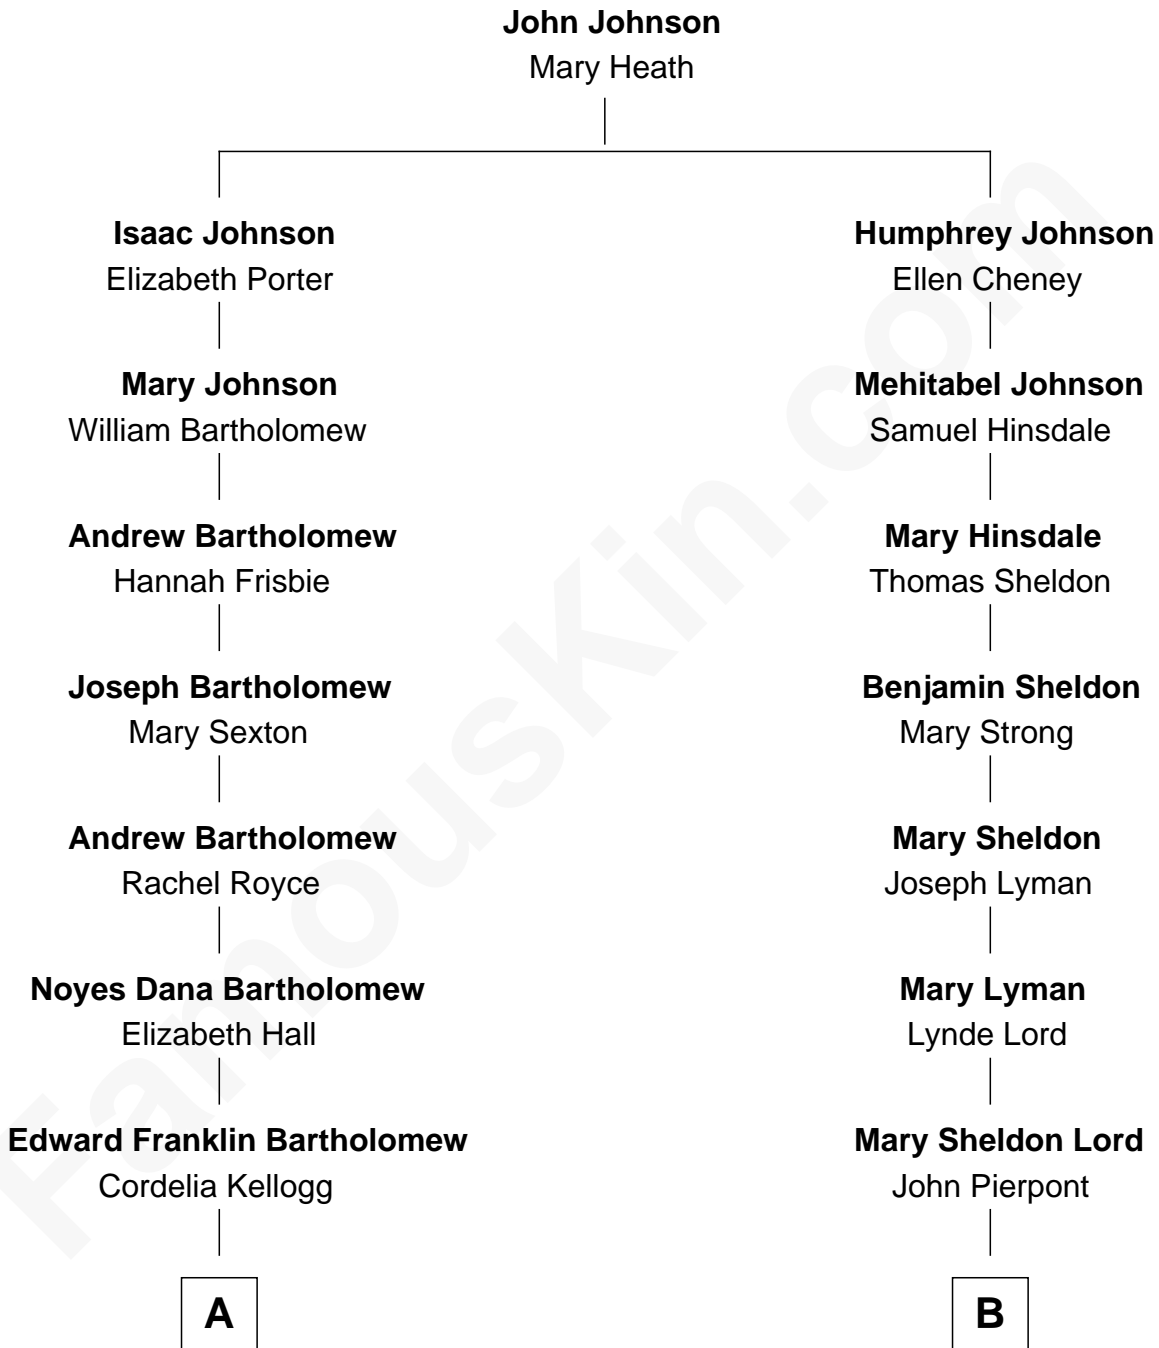

# FamousKin.com Relationship Chart of

**Clint Eastwood**

*TV & Film Actor and Director*

9th cousin 1 time removed of

**J.P. Morgan, Jr.**

*American Banker and Philanthropist*

**A**

**Sophia Aurelia Bartholomew**

Charles Claude Runner

**Waldo Errol Runner**

Virginia May McClanahan

**Margaret Ruth Runner**

Clinton Eastwood

**Clint Eastwood**

*TV & Film Actor and Director*

**B**