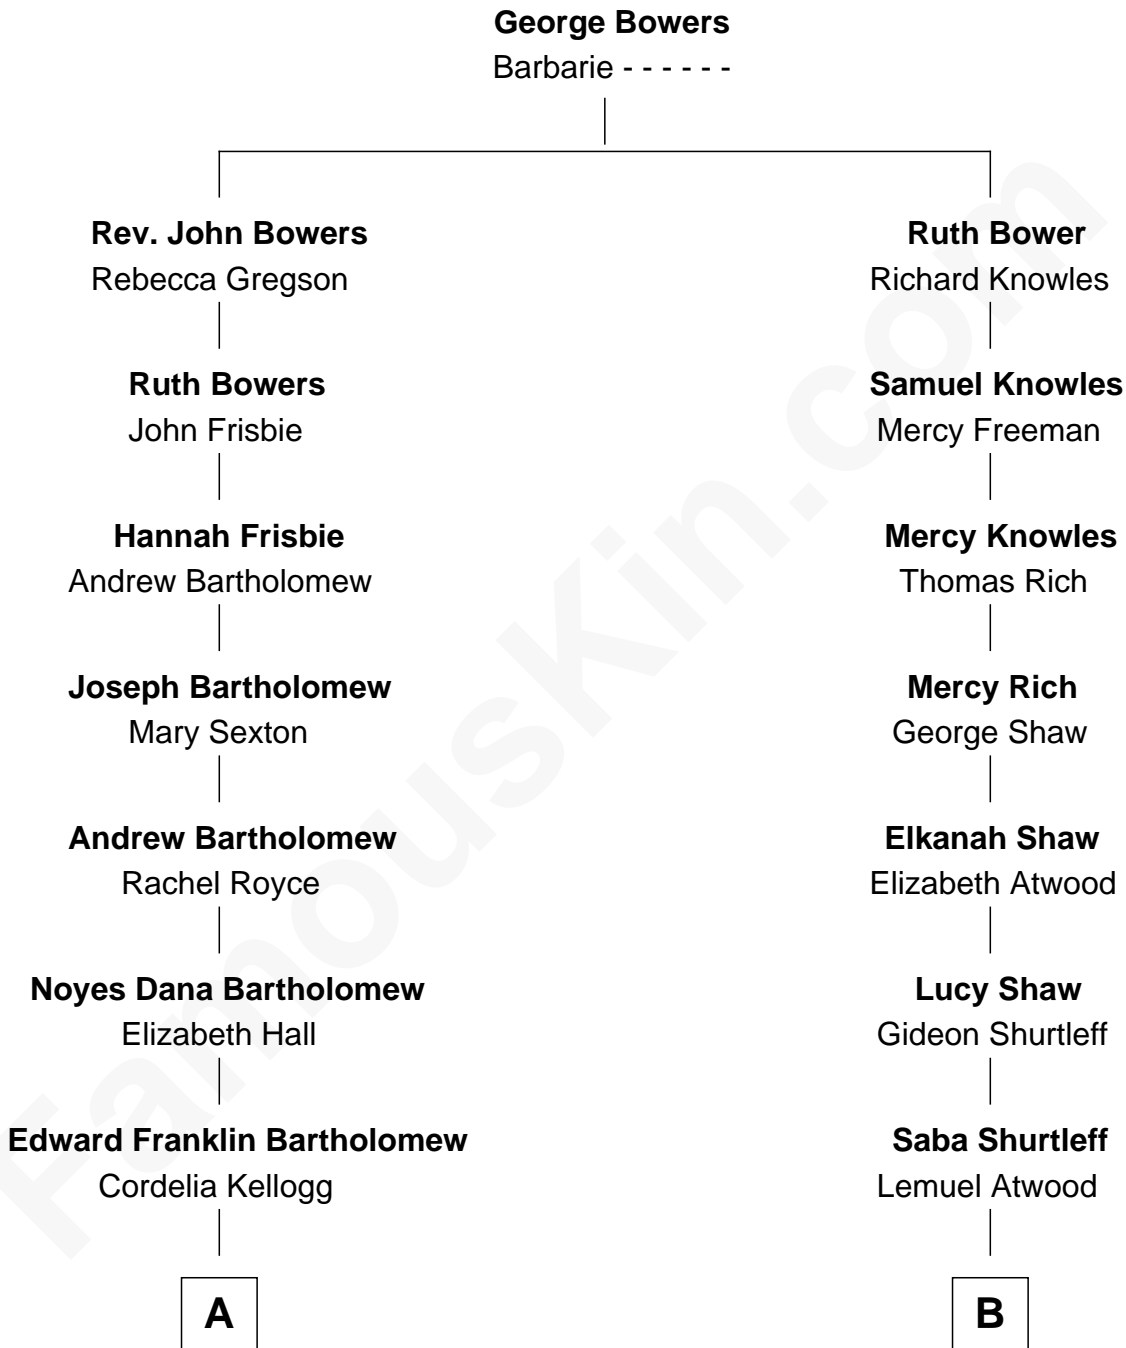

FamousKin.com Relationship Chart of

Clint Eastwood

TV & Film Actor and Director

10th cousin 2 times removed of

Dave Cowens

NBA Hall of Famer

A

Sophia Aurelia Bartholomew

Charles Claude Runner

Waldo Errol Runner

Virginia May McClanahan

Margaret Ruth Runner

Clinton Eastwood

Clint Eastwood

TV & Film Actor and Director

B

Albert Atwood

Rhoda True Merrill

Thomas Albert Atwood

Priscilla Ann Kelly

Charles Albert Atwood

Mina Sylvia Cundiff

Stanley True Atwood

Dorothy Ann Ulrich