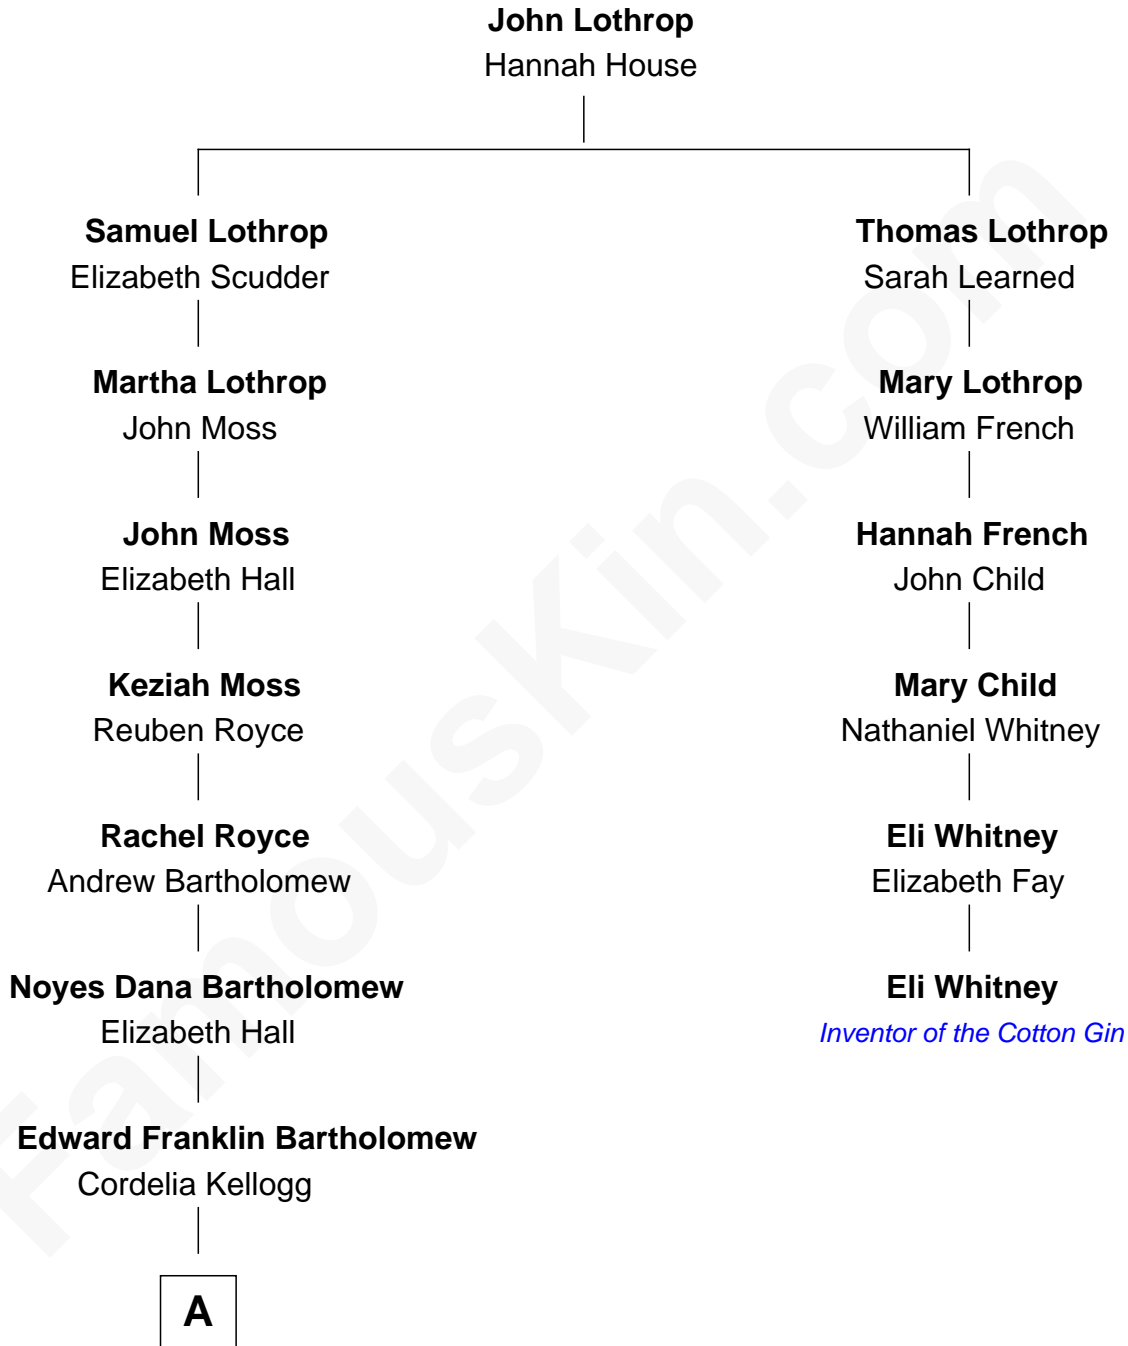

FamousKin.com

Relationship Chart of

Clint Eastwood

TV & Film Actor and Director

5th cousin 5 times removed of

Eli Whitney

Inventor of the Cotton Gin

A

—
Sophia Aurelia Bartholomew

Charles Claude Runner

—
Waldo Errol Runner

Virginia May McClanahan

—
Margaret Ruth Runner

Clinton Eastwood

—
Clint Eastwood

TV & Film Actor and Director