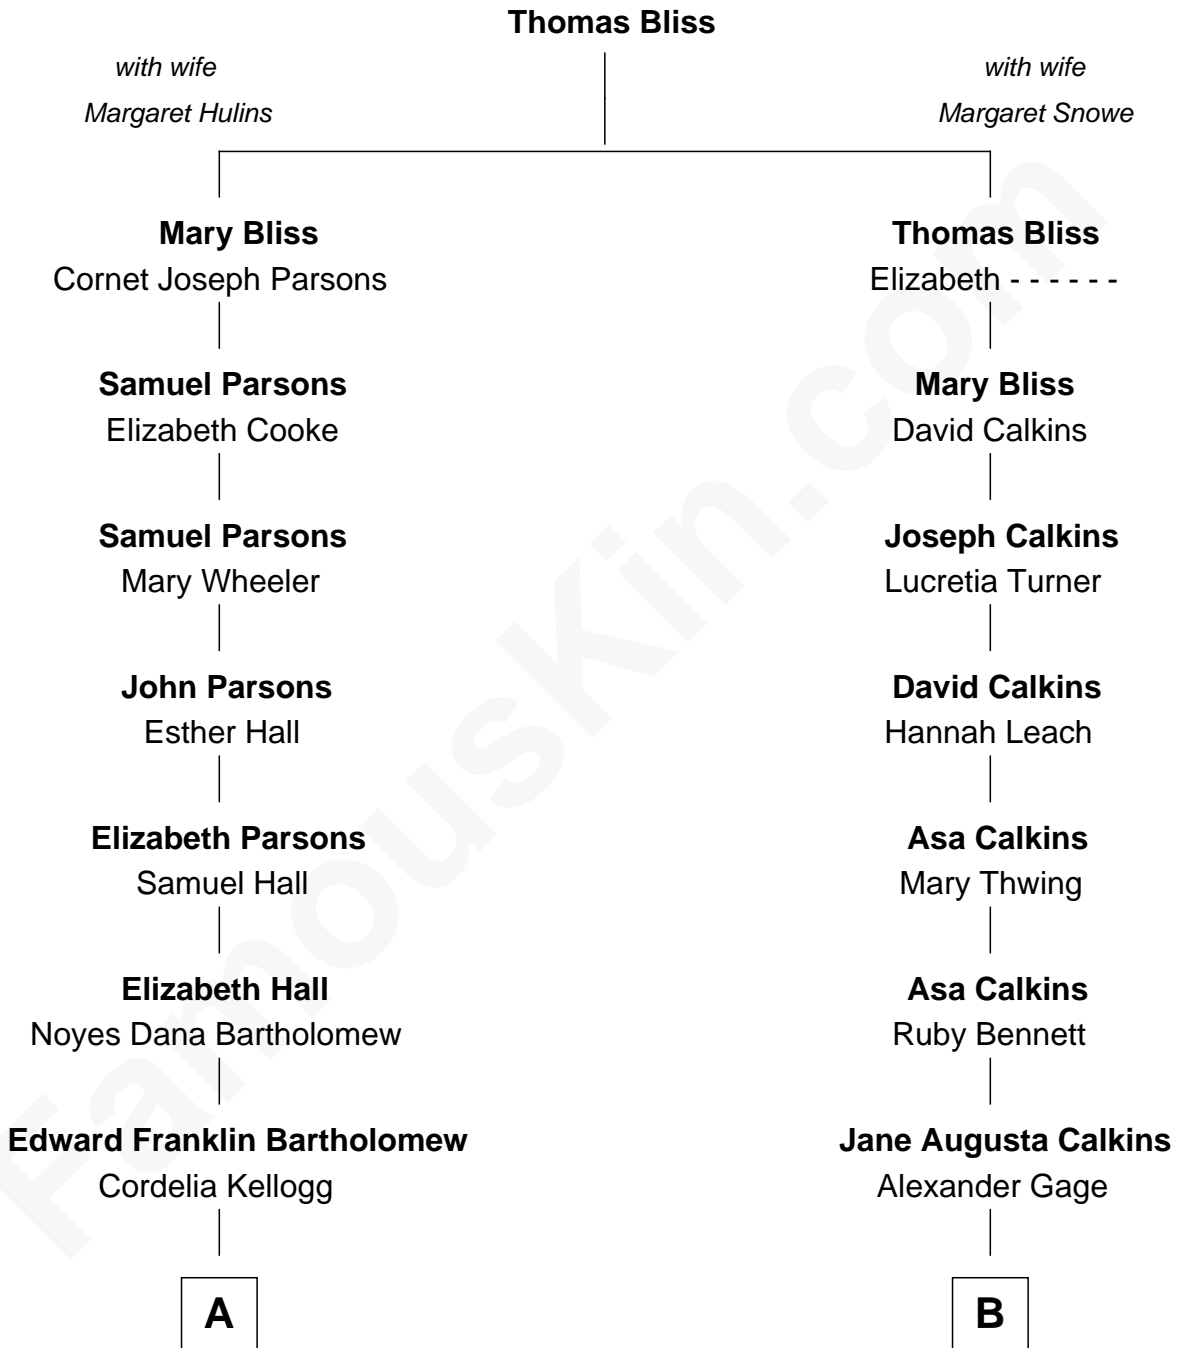

FamousKin.com Relationship Chart of

Clint Eastwood

TV & Film Actor and Director

10th cousin of

Richard Hatch

TV and Movie Actor

A

Sophia Aurelia Bartholomew

Charles Claude Runner

Waldo Errol Runner

Virginia May McClanahan

Margaret Ruth Runner

Clinton Eastwood

Clint Eastwood

TV & Film Actor and Director

B