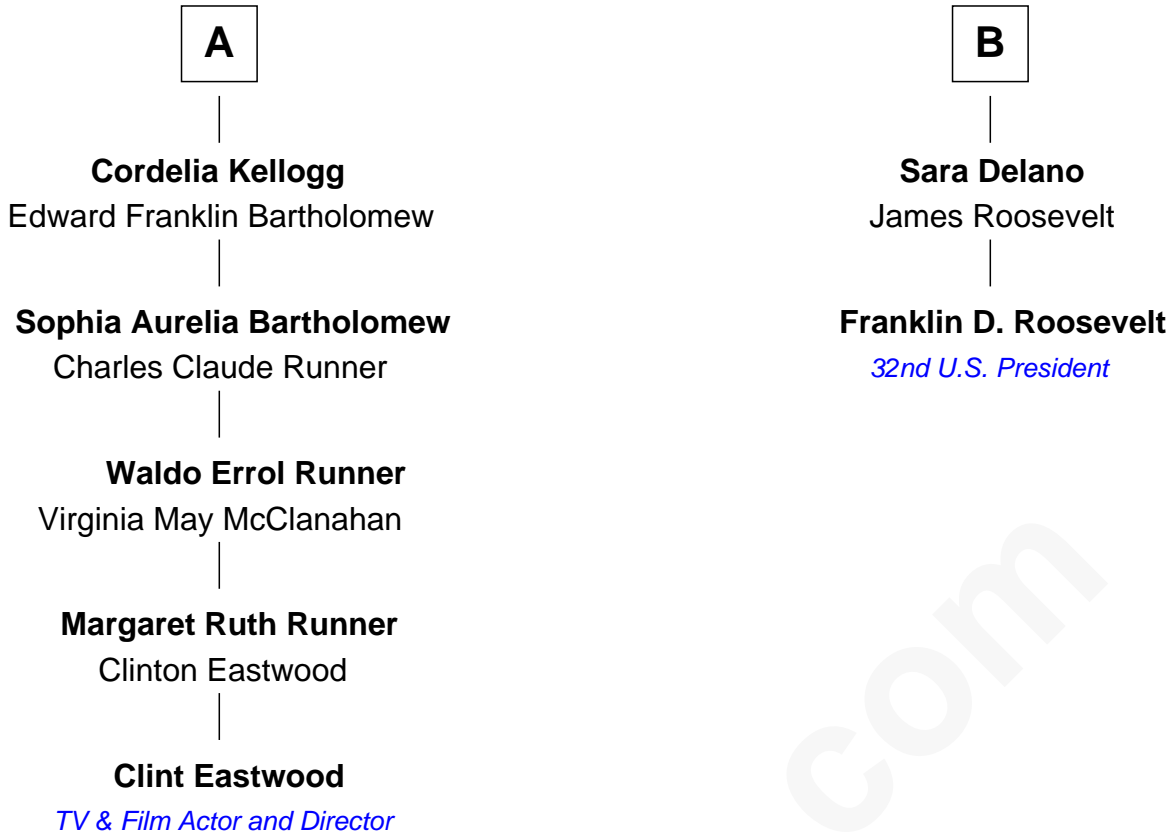

FamousKin.com Relationship Chart of

Clint Eastwood

TV & Film Actor and Director

8th cousin 3 times removed of

Franklin D. Roosevelt

32nd U.S. President

Thomas Richards

Welthian - - - - -

FamousKin.com