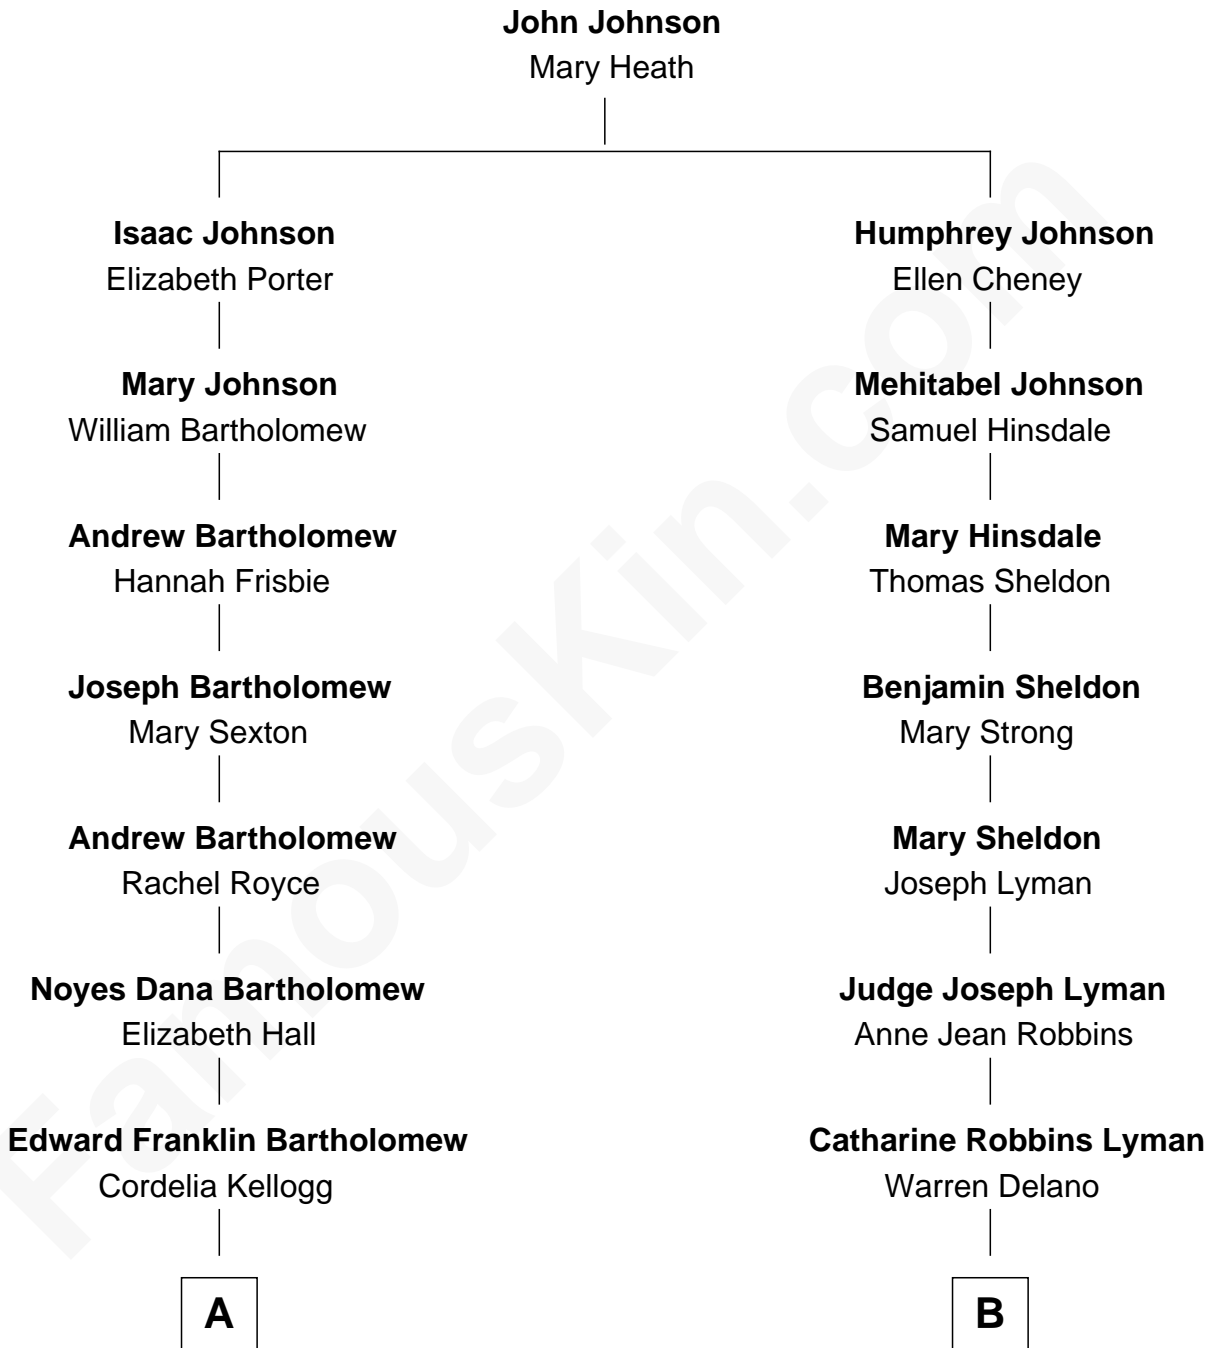

FamousKin.com

Relationship Chart of

Clint Eastwood

TV & Film Actor and Director

8th cousin 2 times removed of

Franklin D. Roosevelt

32nd U.S. President

FamousKin.com