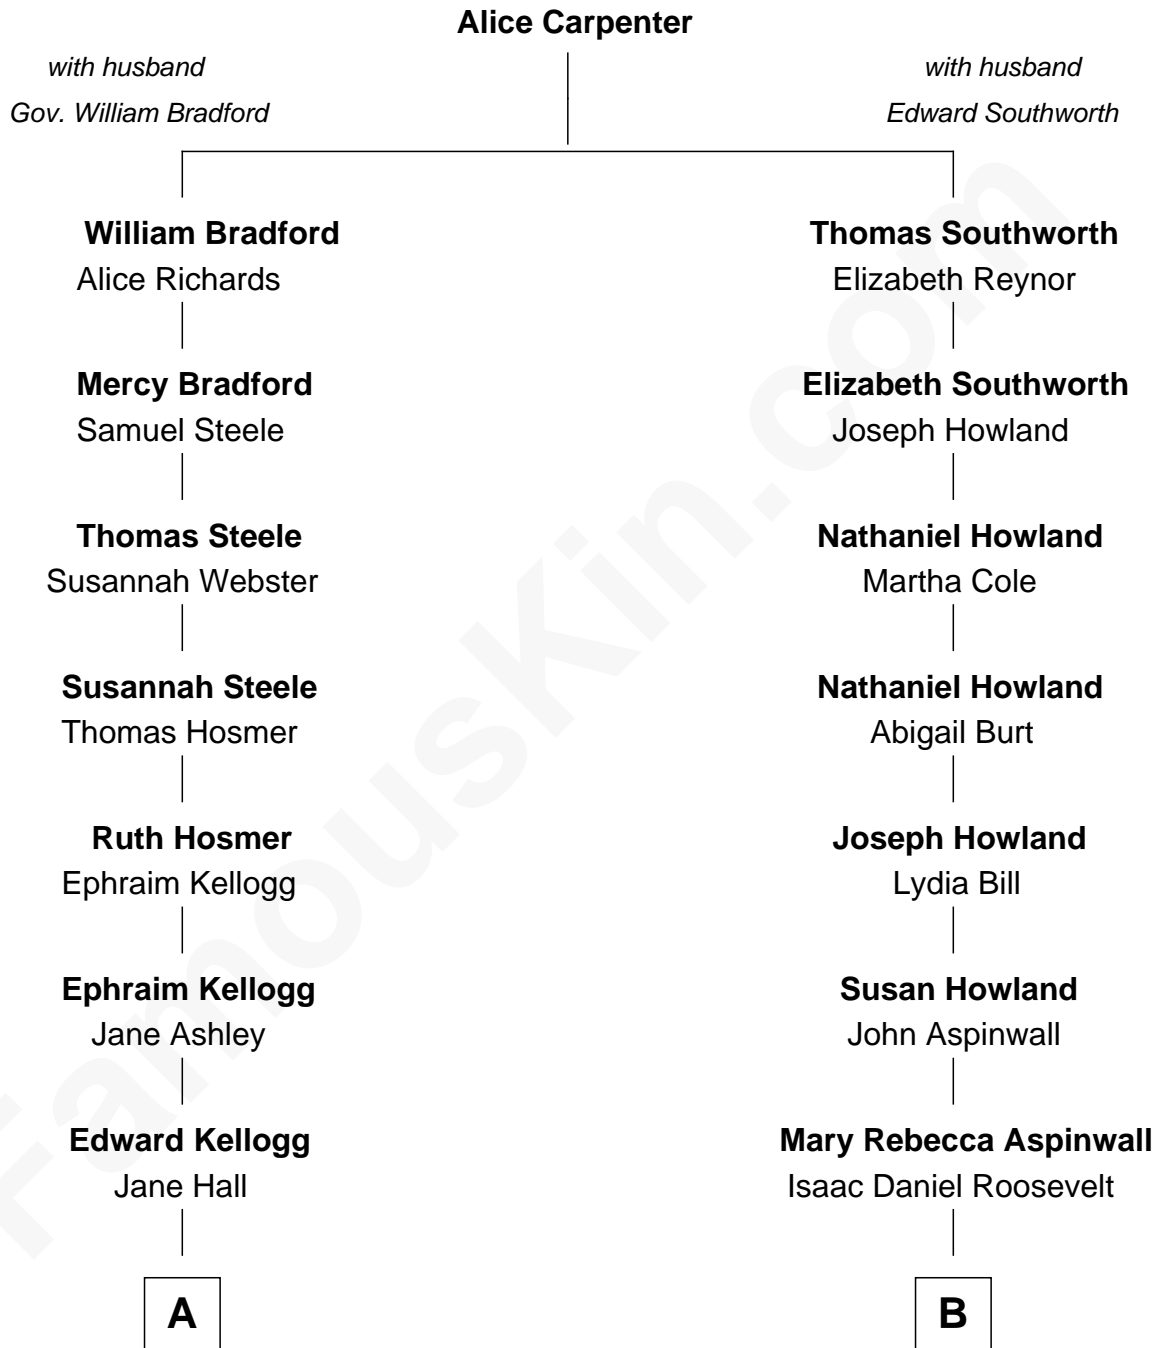

FamousKin.com

Relationship Chart of

Clint Eastwood

TV & Film Actor and Director

8th cousin 3 times removed of

Franklin D. Roosevelt

32nd U.S. President

FamousKin.com