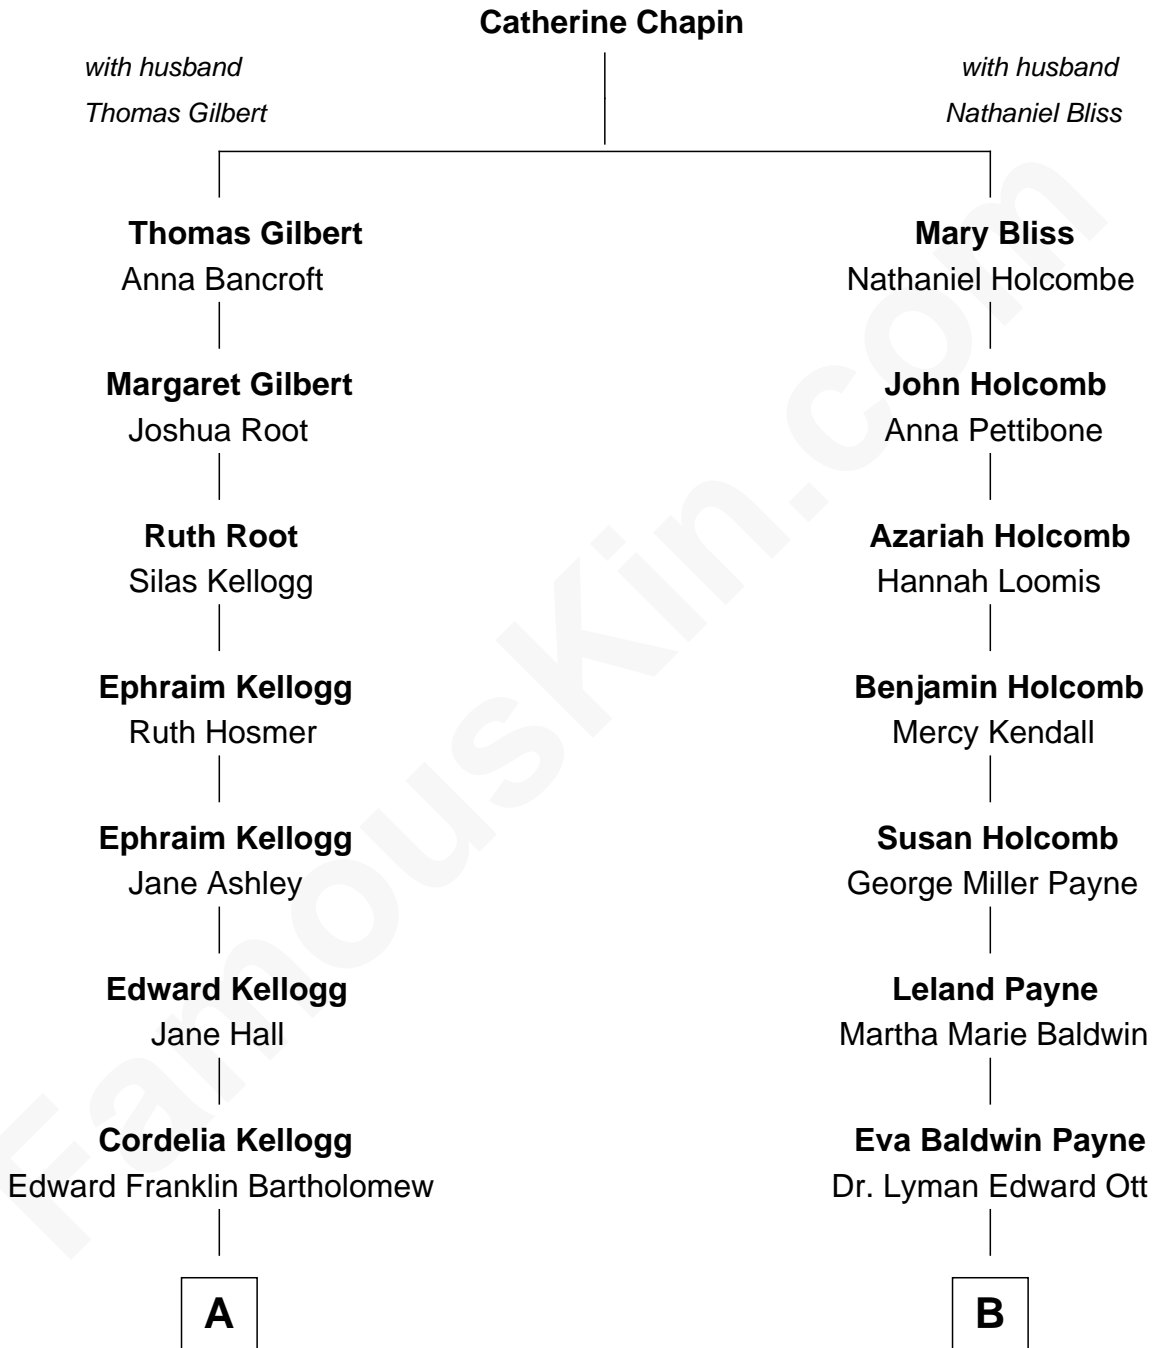

FamousKin.com

Relationship Chart of

Clint Eastwood

TV & Film Actor and Director

9th cousin 1 time removed of

Dan Quayle

44th U.S. Vice-President

FamousKin.com