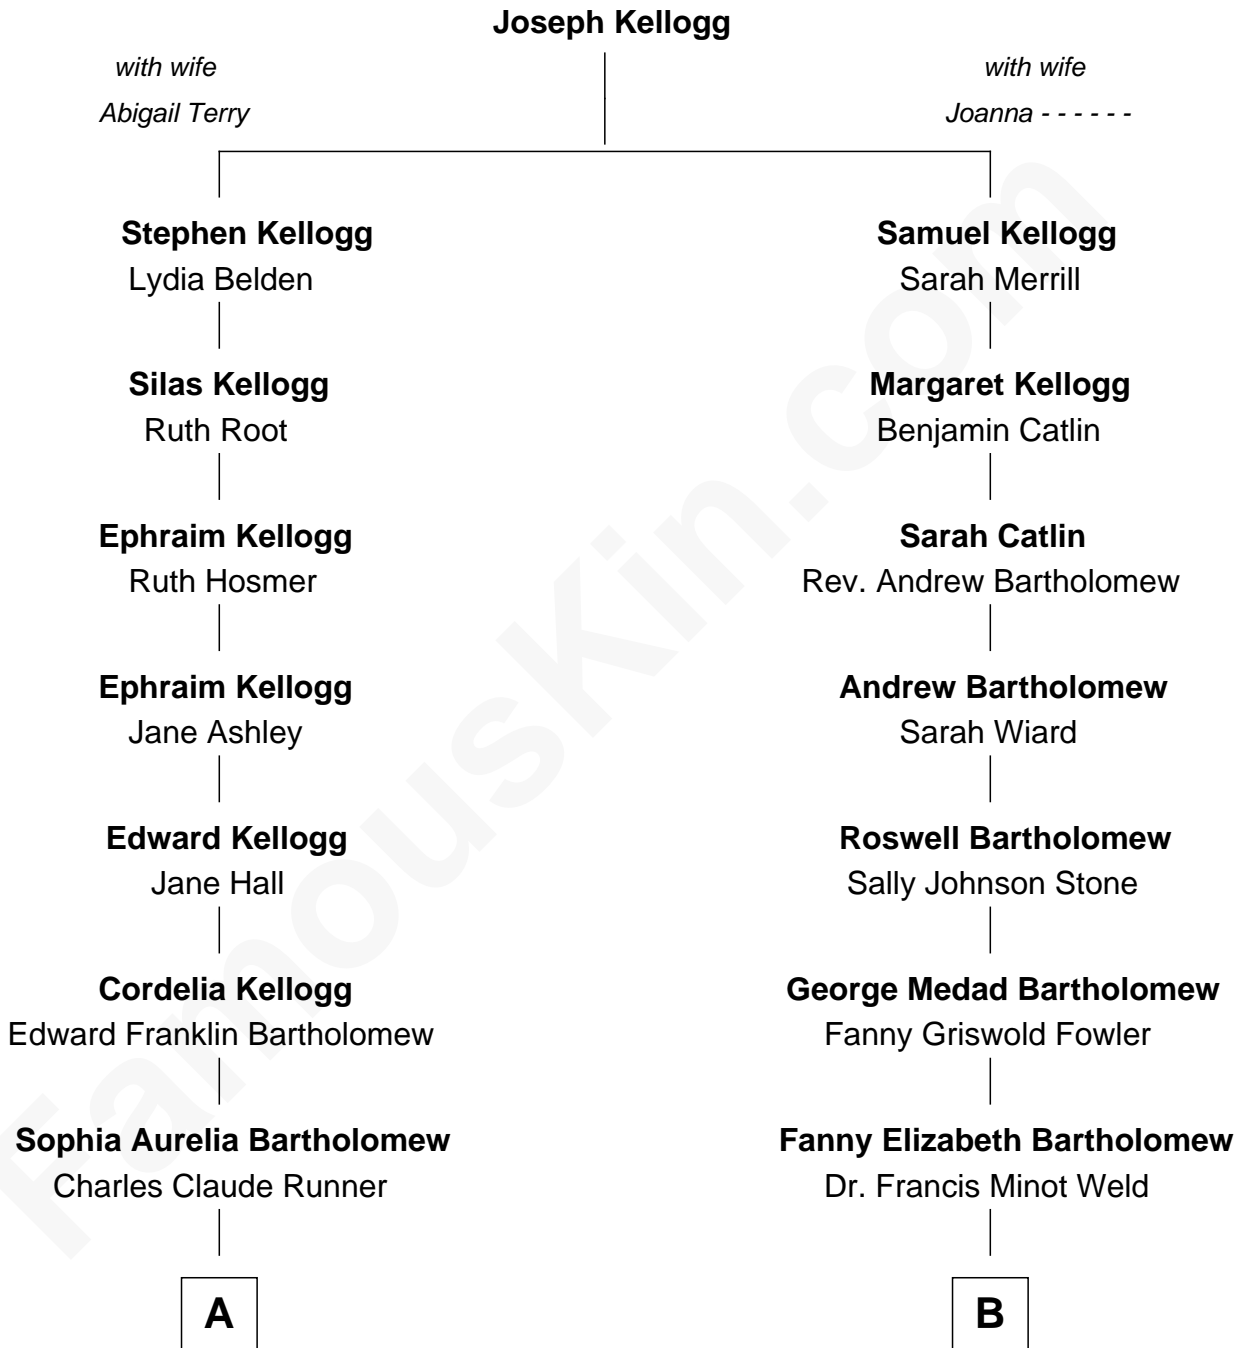

# FamousKin.com Relationship Chart of

**Clint Eastwood**

*TV & Film Actor and Director*

9th cousin of

**Bill Weld**

*68th Governor of Massachusetts*

FamousKin.com