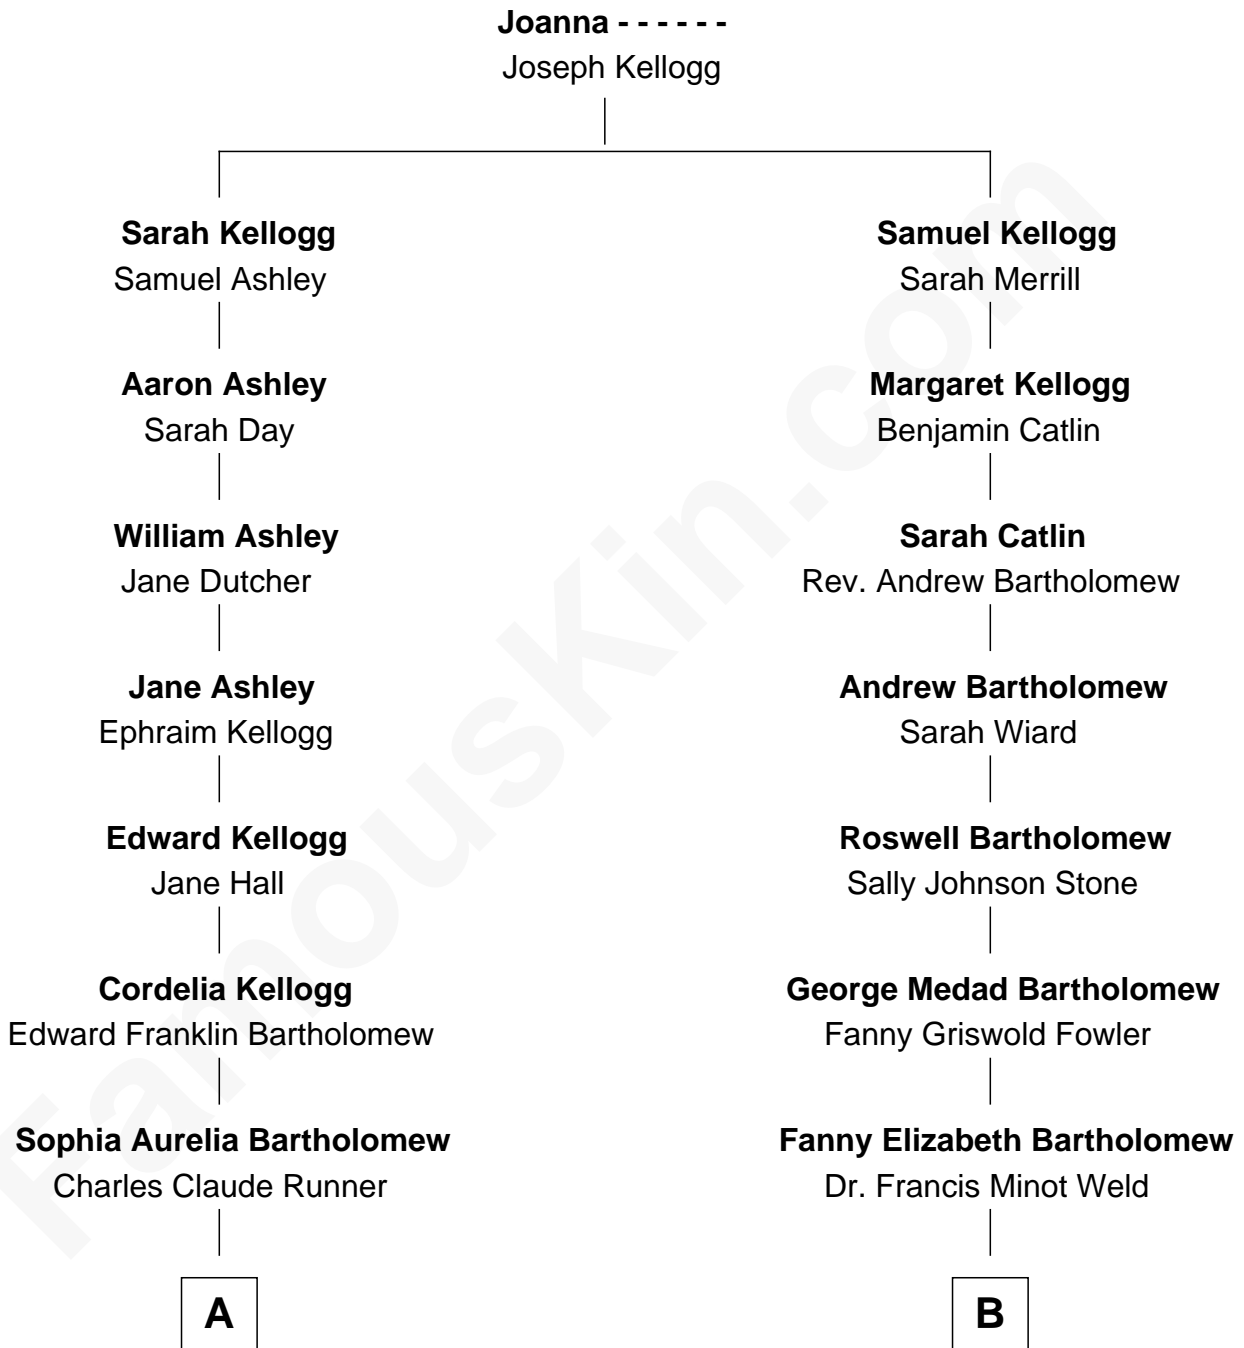

FamousKin.com Relationship Chart of

Clint Eastwood

TV & Film Actor and Director

9th cousin of

Bill Weld

68th Governor of Massachusetts

FamousKin.com