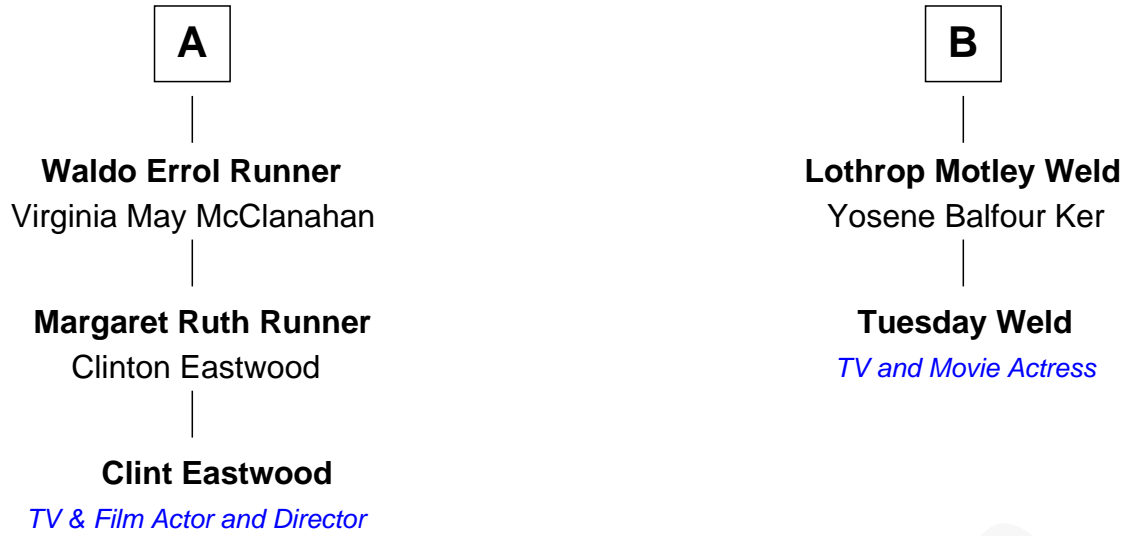

FamousKin.com Relationship Chart of

Clint Eastwood

TV & Film Actor and Director

8th cousin 1 time removed of

Tuesday Weld

TV and Movie Actress

Samuel Lothrop
Elizabeth Scudder

FamousKin.com