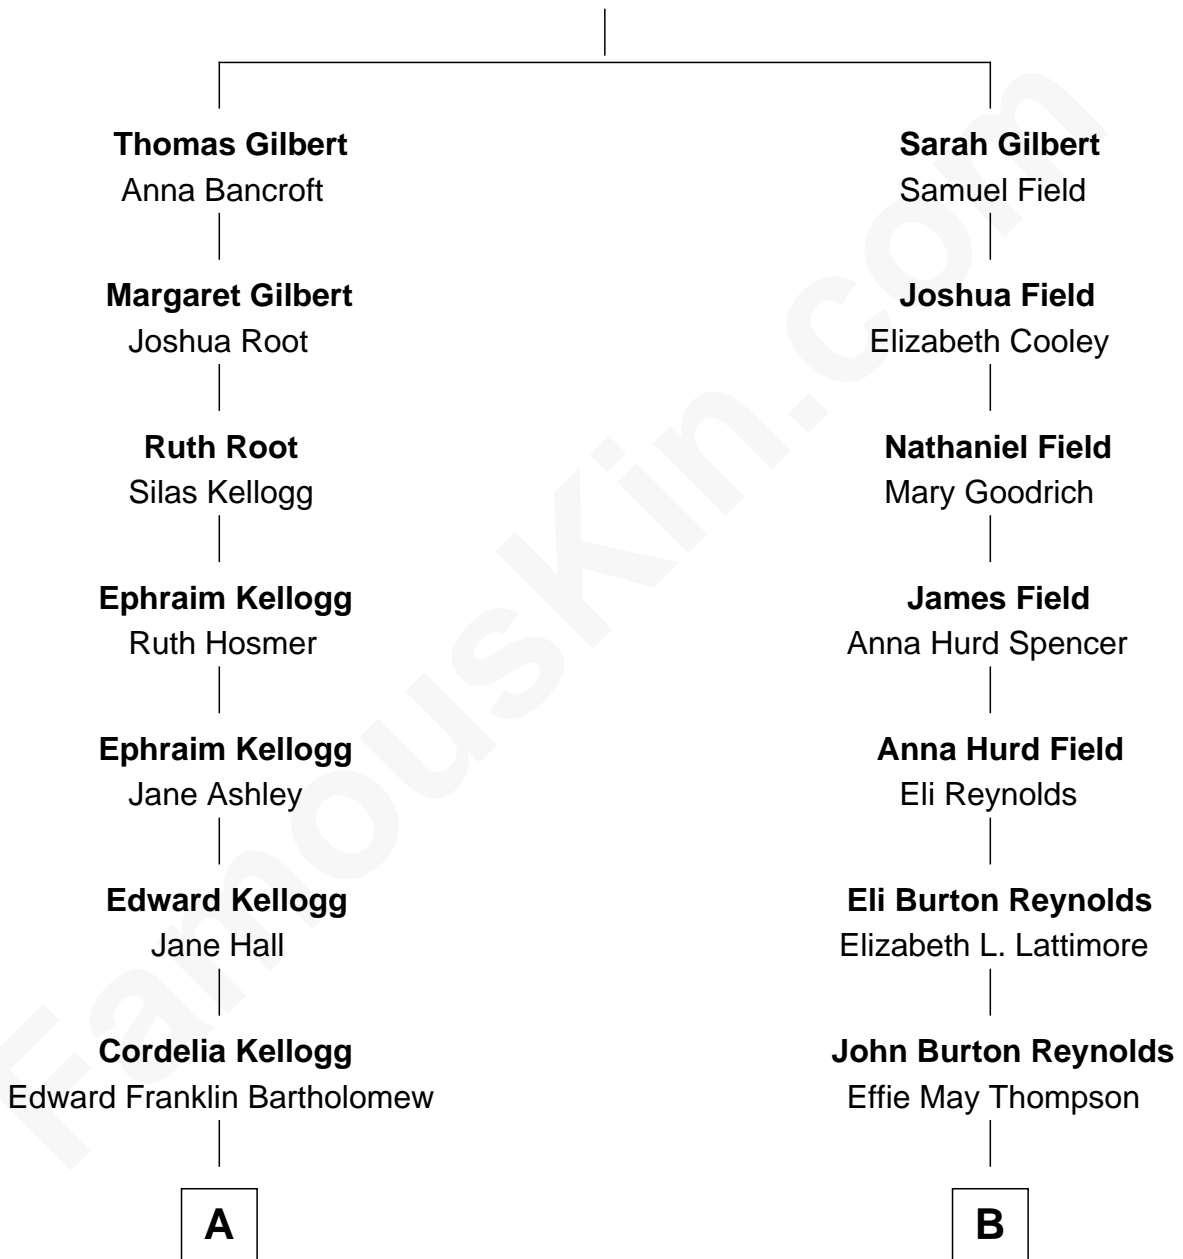

FamousKin.com Relationship Chart of

Clint Eastwood

TV & Film Actor and Director

8th cousin 2 times removed of

Burt Reynolds

Movie Actor

Thomas Gilbert
Catherine Chapin

FamousKin.com