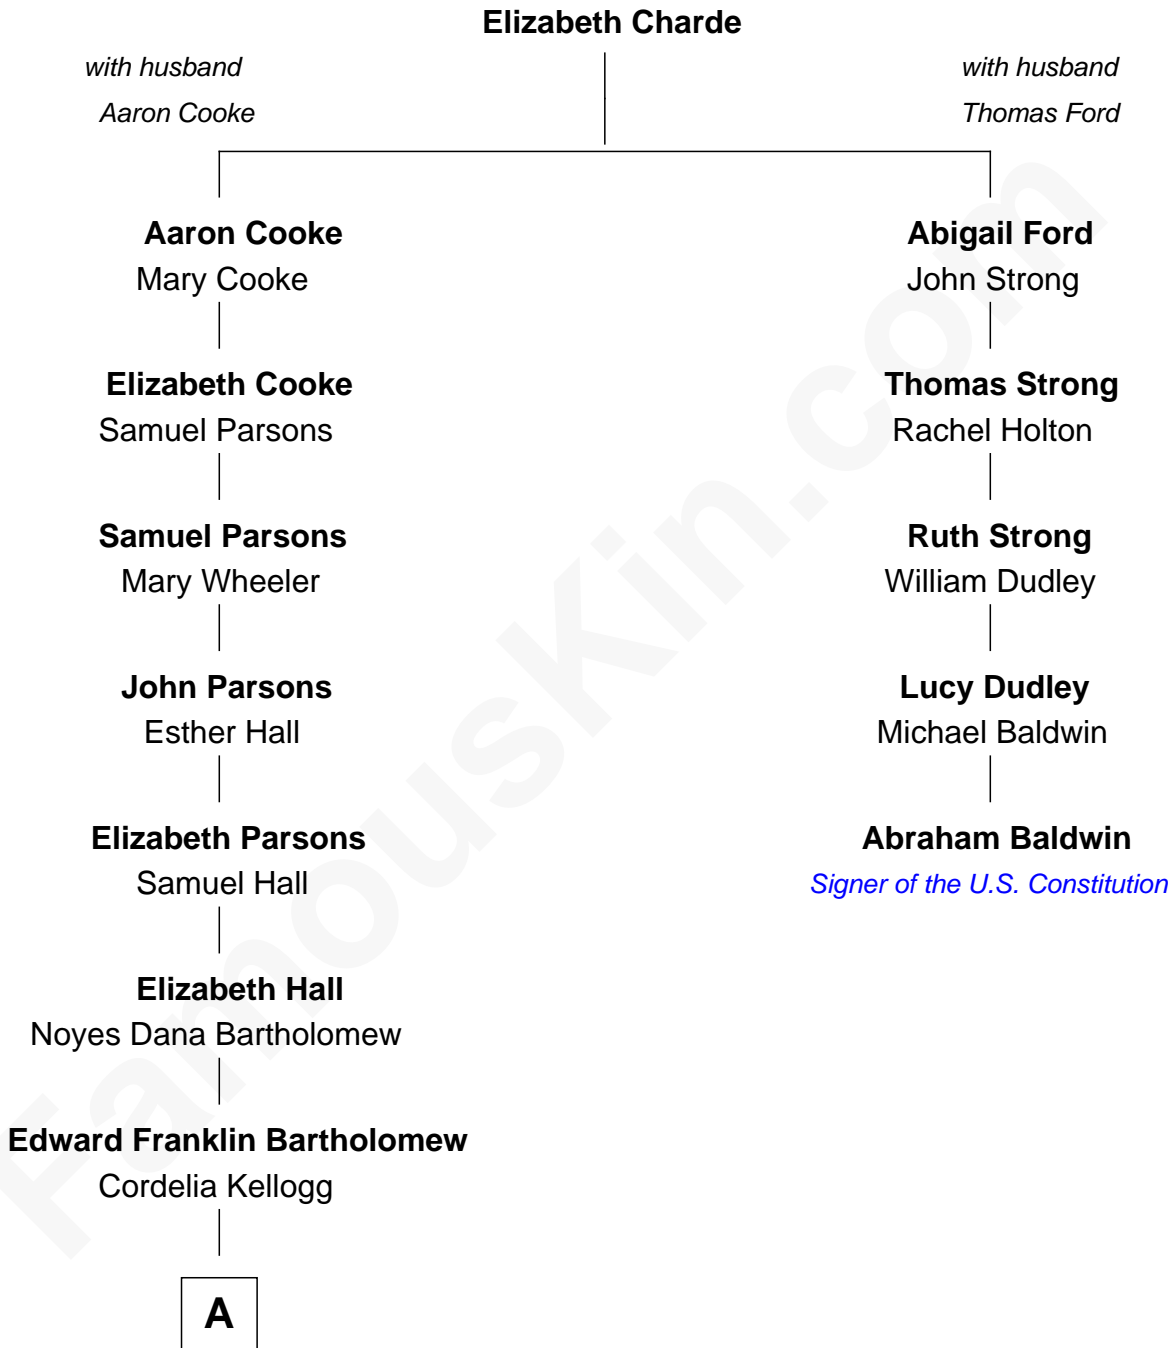

## Relationship Chart of

### Clint Eastwood

*TV & Film Actor and Director*

4th cousin 6 times removed of

### Abraham Baldwin

*Signer of the U.S. Constitution*

**A**

—  
**Sophia Aurelia Bartholomew**

Charles Claude Runner

—  
**Waldo Errol Runner**

Virginia May McClanahan

—  
**Margaret Ruth Runner**