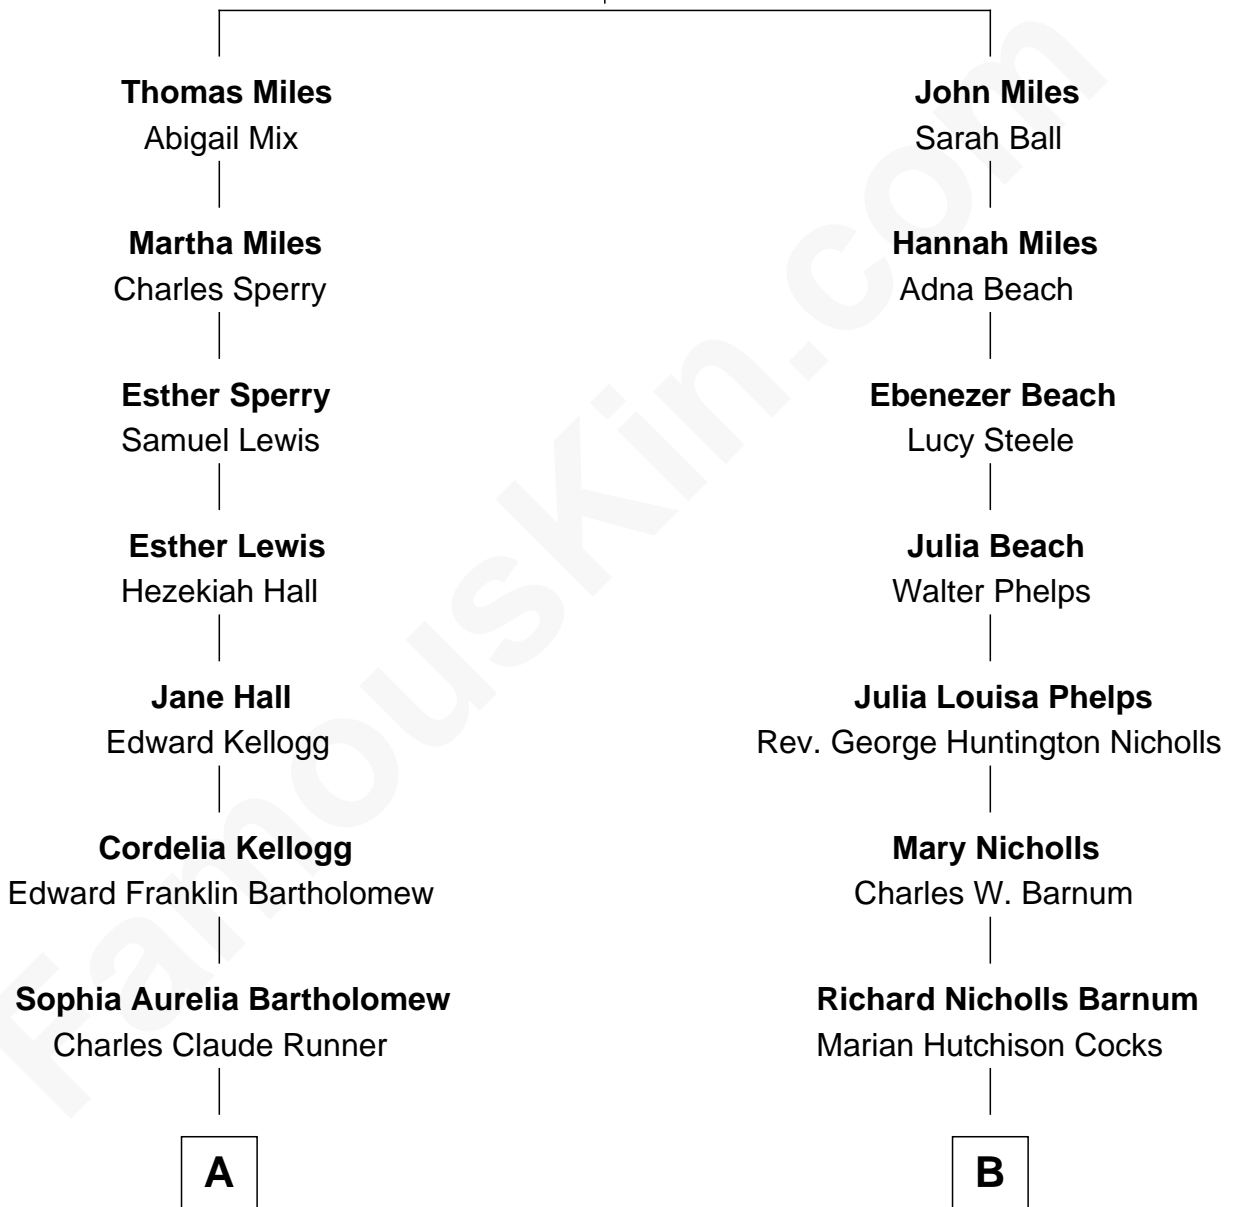

FamousKin.com Relationship Chart of

Clint Eastwood

TV & Film Actor and Director

9th cousin of

Treat Williams

TV & Movie Actor

John Miles
Hannah Prindle

FamousKin.com