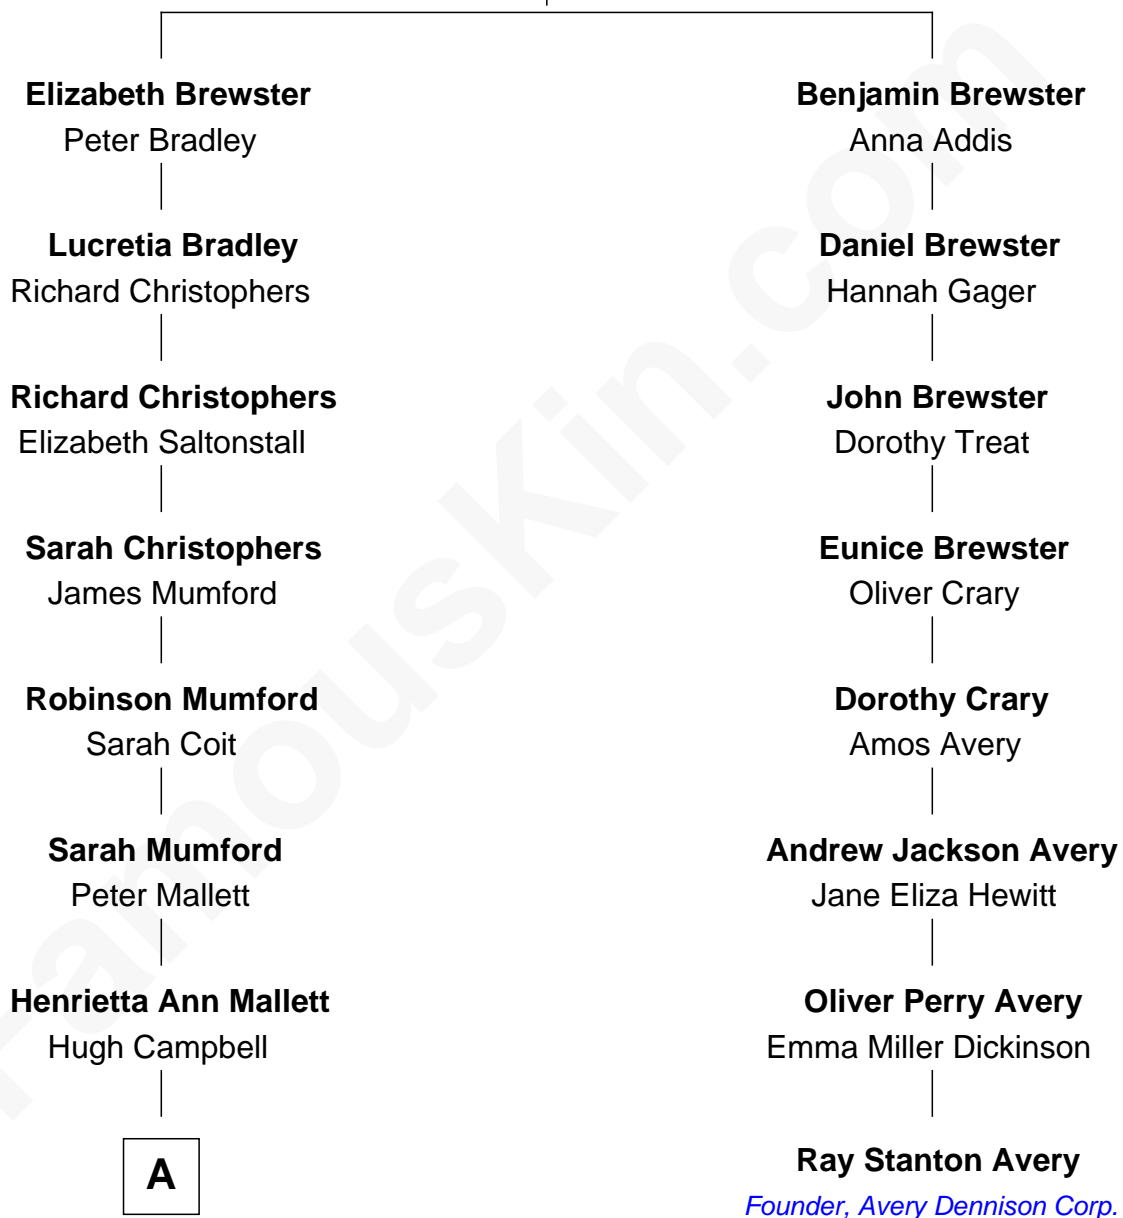

## Relationship Chart of

### Angela Y. Davis

*Civil Rights Activist and former Black Panther*

7th cousin 3 times removed of

### Ray Stanton Avery

*Founder, Avery Dennison Corp.*

**Jonathan Brewster**  
Lucretia Oldham

**A**

—  
**Henrietta C. Campbell**  
Murphy Valentine Jones

—  
**Murphy Renchor Jones**  
Mollie Spencer

—  
**Benjamin Frank Davis**  
Sallye Margarite Bell