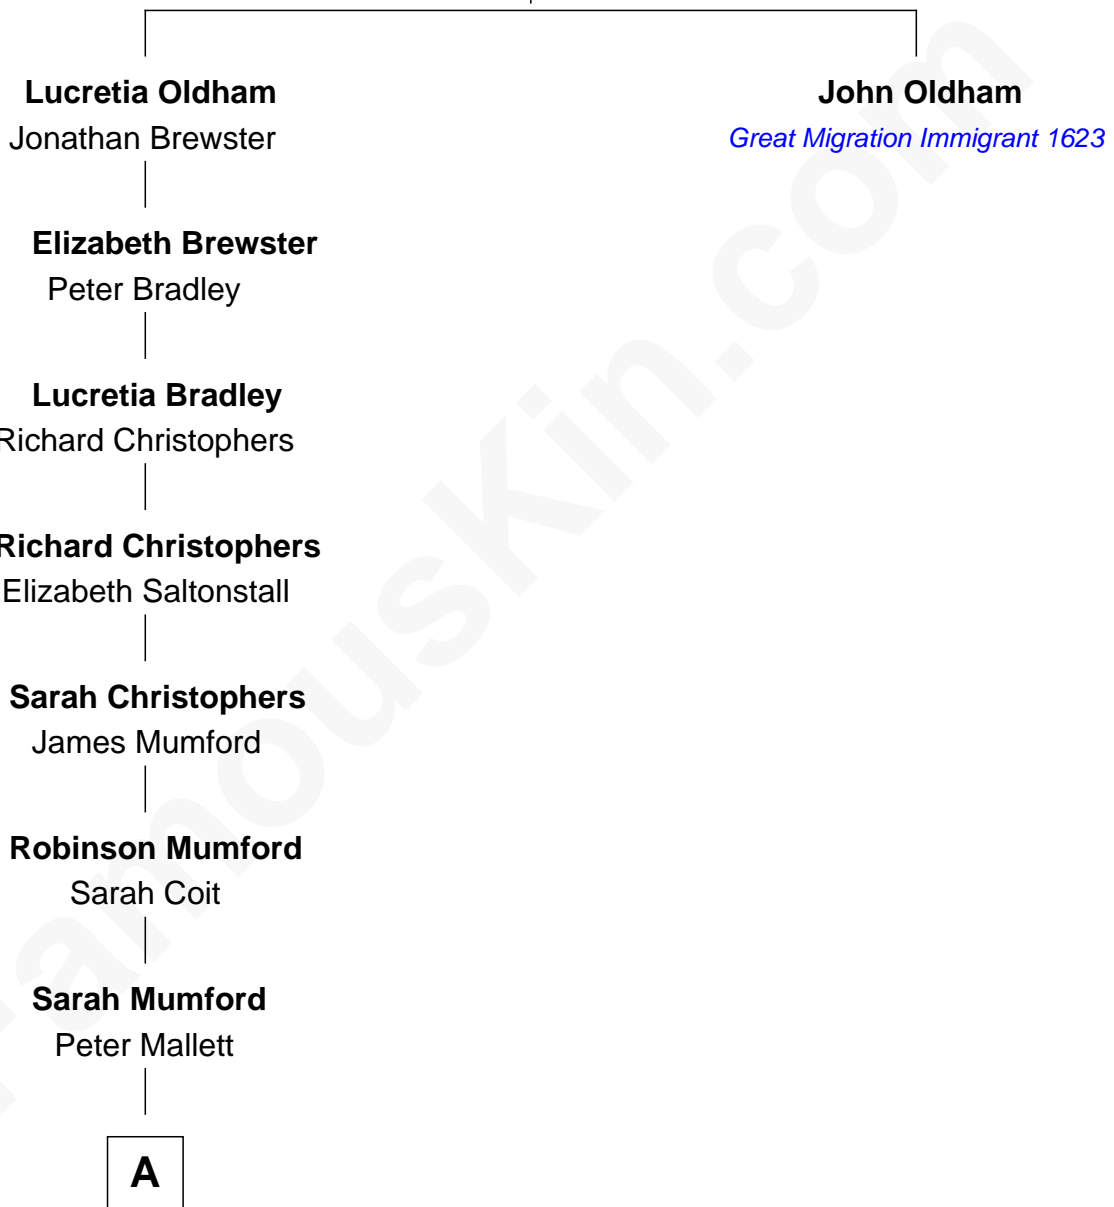

FamousKin.com Relationship Chart of

Angela Y. Davis

Civil Rights Activist and former Black Panther

9th great-grandniece of

John Oldham

(c1592 - 1636) Great Migration Immigrant 1623

William Oldham

Phillipa Sowter

A

Henrietta Ann Mallett

Hugh Campbell

Henrietta C. Campbell

Murphy Valentine Jones

Murphy Renchor Jones

Mollie Spencer

Benjamin Frank Davis