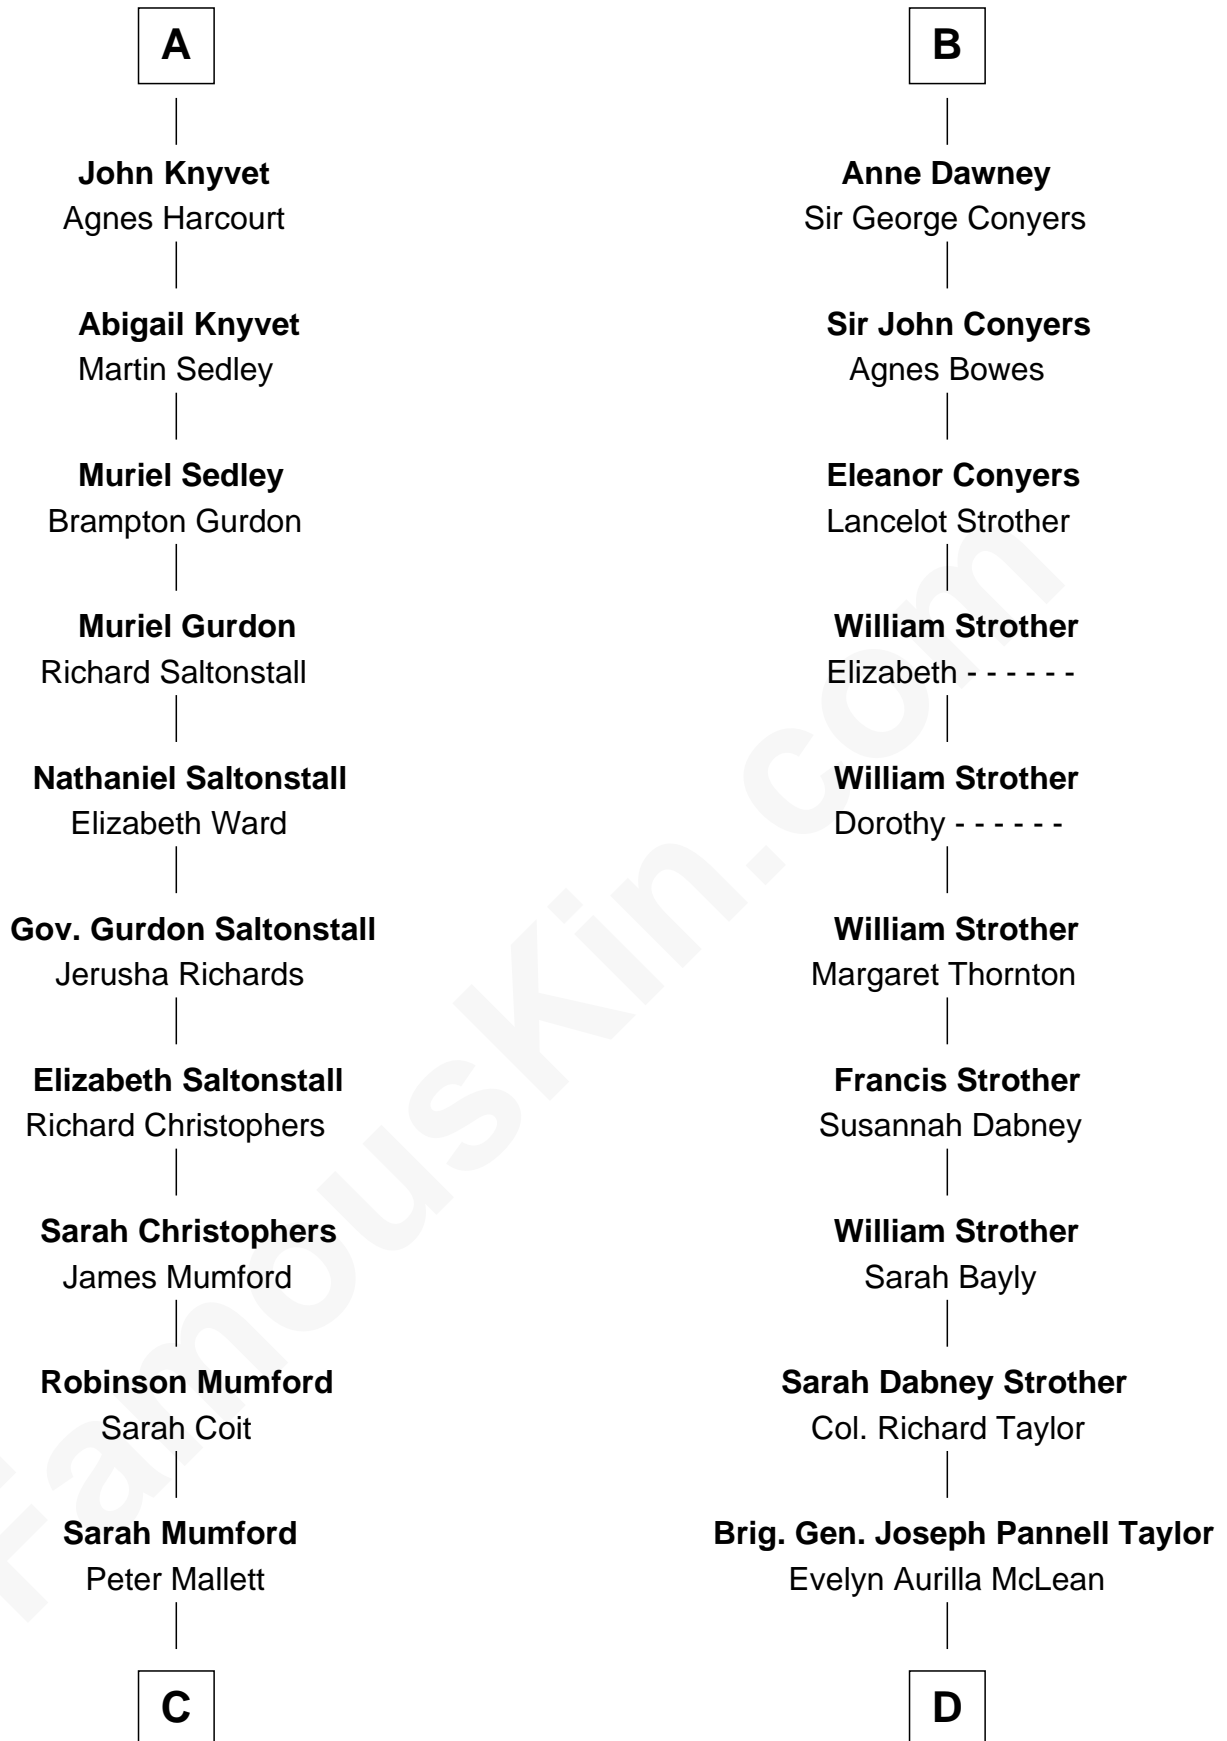

FamousKin.com Relationship Chart of

Angela Y. Davis

Civil Rights Activist and former Black Panther

21st cousin of

Parker Stevenson

TV and Movie Actor

Sir Ralph Basset

Joan - - - - -

Sallye Margarite Bell

Angela Y. Davis

Civil Rights Activist and former Black Panther

D

Col. Joseph Hancock Taylor

Mary Montgomery Meigs

Evelyn Taylor

Eli Kirk Price