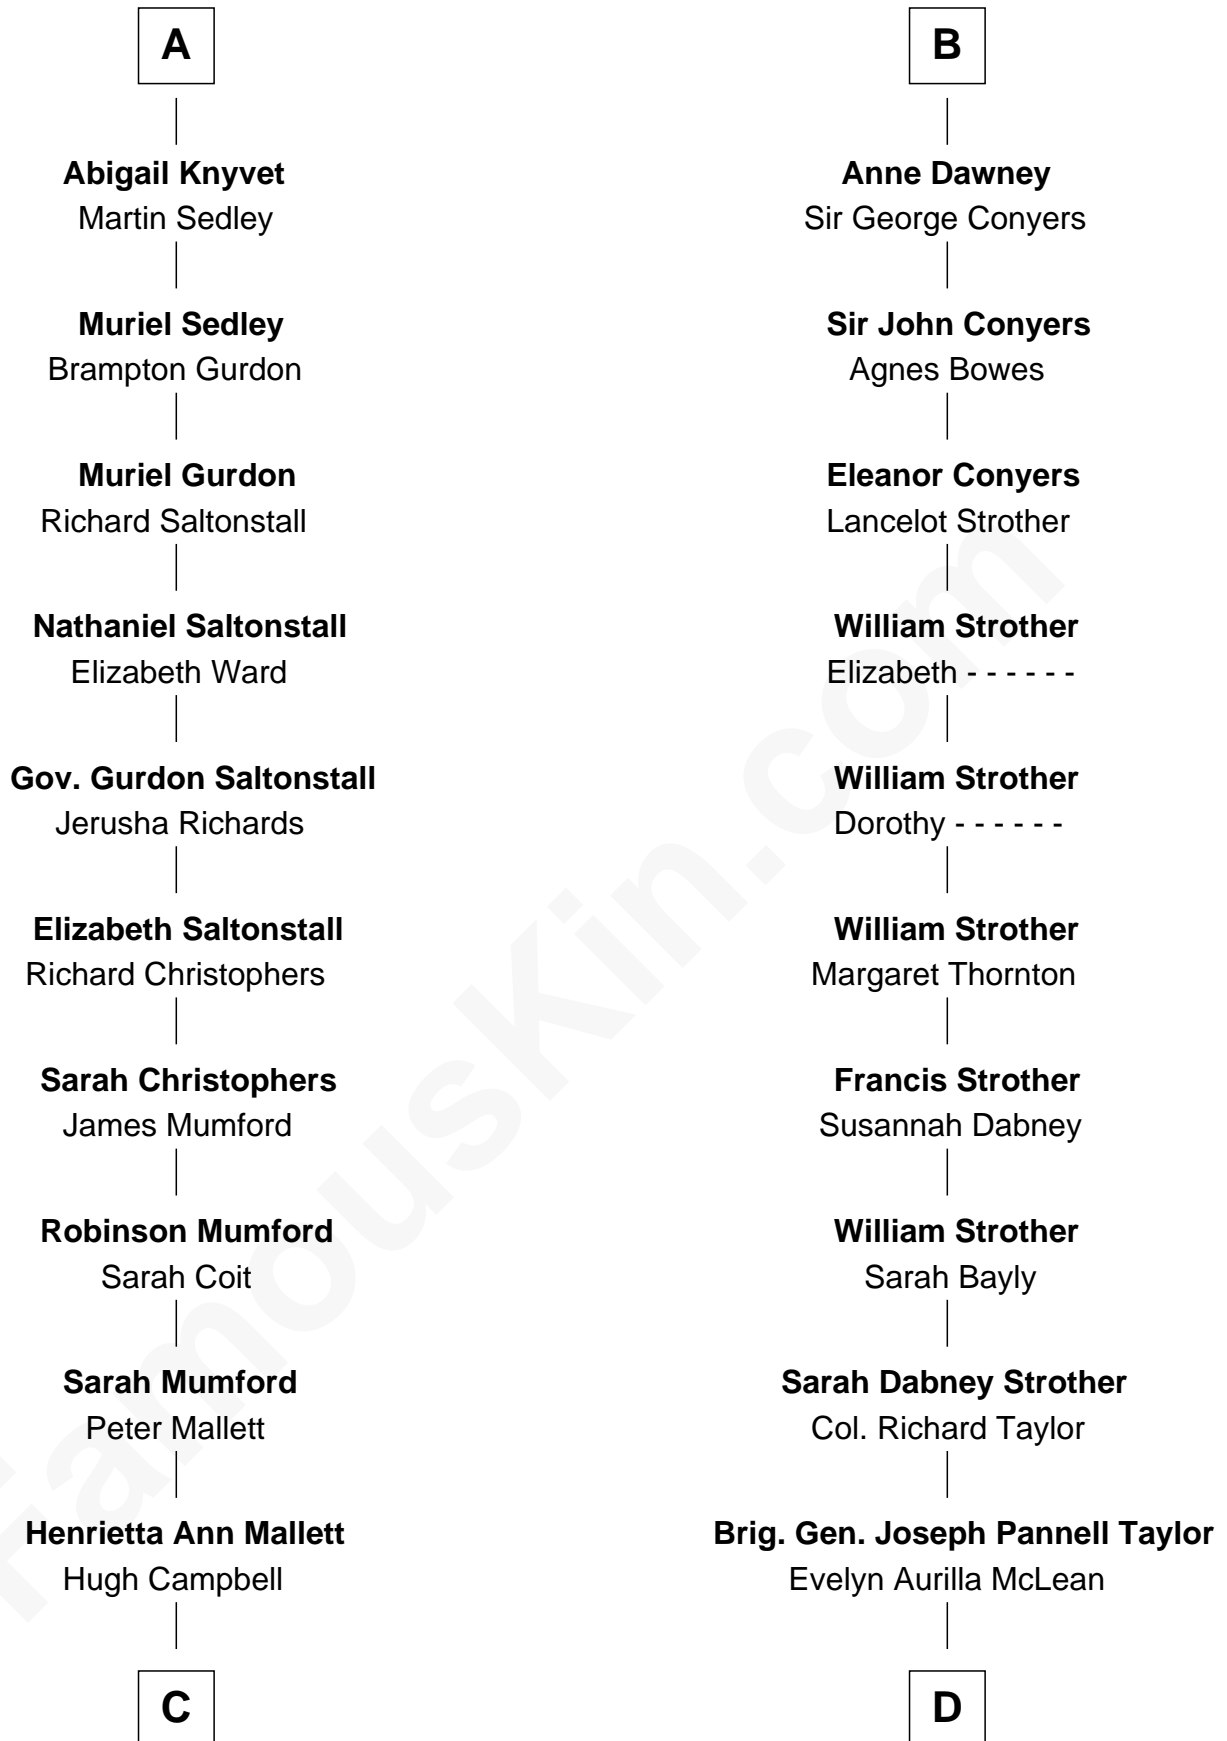

FamousKin.com

Relationship Chart of

Angela Y. Davis

Civil Rights Activist and former Black Panther

20th cousin 1 time removed of

Parker Stevenson
TV and Movie Actor

C

Henrietta C. Campbell
Murphy Valentine Jones

Murphy Renchor Jones
Mollie Spencer

Benjamin Frank Davis
Sallye Margarite Bell

Angela Y. Davis
Civil Rights Activist and former Black Panther

D

Col. Joseph Hancock Taylor
Mary Montgomery Meigs

Evelyn Taylor
Eli Kirk Price