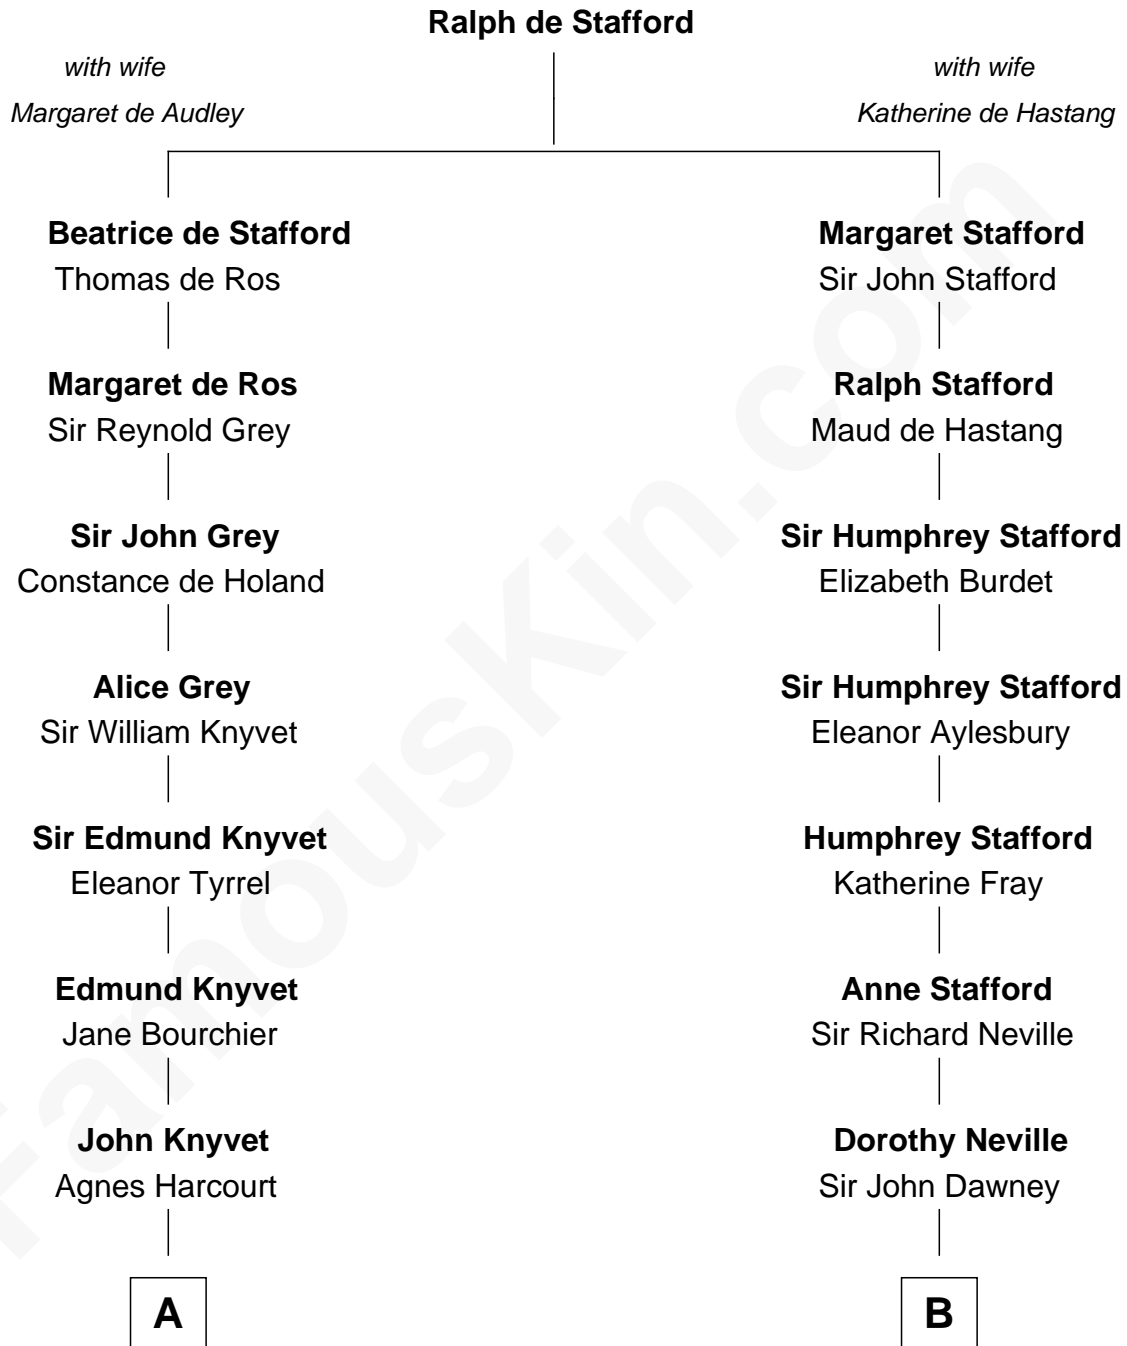

FamousKin.com

Relationship Chart of

Angela Y. Davis

Civil Rights Activist and former Black Panther

20th cousin 1 time removed of

Parker Stevenson
TV and Movie Actor

C

Henrietta C. Campbell
Murphy Valentine Jones

Murphy Renchor Jones
Mollie Spencer

Benjamin Frank Davis
Sallye Margarite Bell

Angela Y. Davis
Civil Rights Activist and former Black Panther

D

Col. Joseph Hancock Taylor
Mary Montgomery Meigs

Evelyn Taylor
Eli Kirk Price