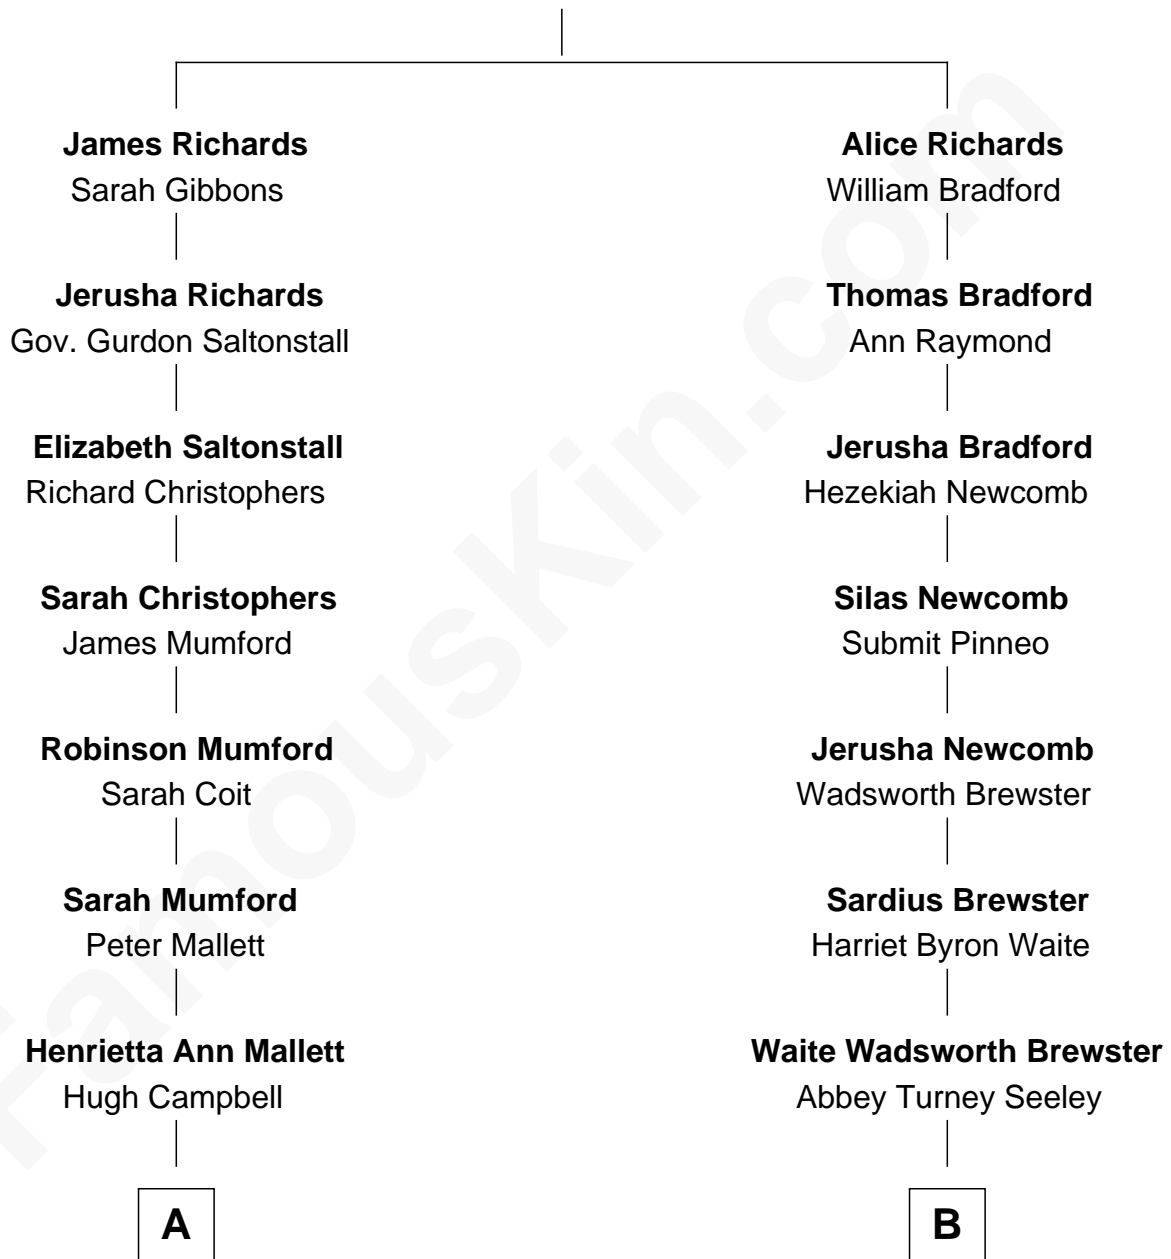

FamousKin.com Relationship Chart of

Angela Y. Davis

Civil Rights Activist and former Black Panther

10th cousin of

Diane Brewster

TV and Movie Actress

Thomas Richards

Welthian - - - - -

A

Henrietta C. Campbell
Murphy Valentine Jones

Murphy Renchor Jones
Mollie Spencer

Benjamin Frank Davis
Sallye Margarite Bell

Angela Y. Davis

Civil Rights Activist and former Black Panther

B

Arthur Seeley Brewster
Annie Harriet Byard

Reginald Raymond Brewster
Grace Anna Sloane

Phillip Sloane Brewster
Geraldine Craddock

Diane Brewster

TV and Movie Actress