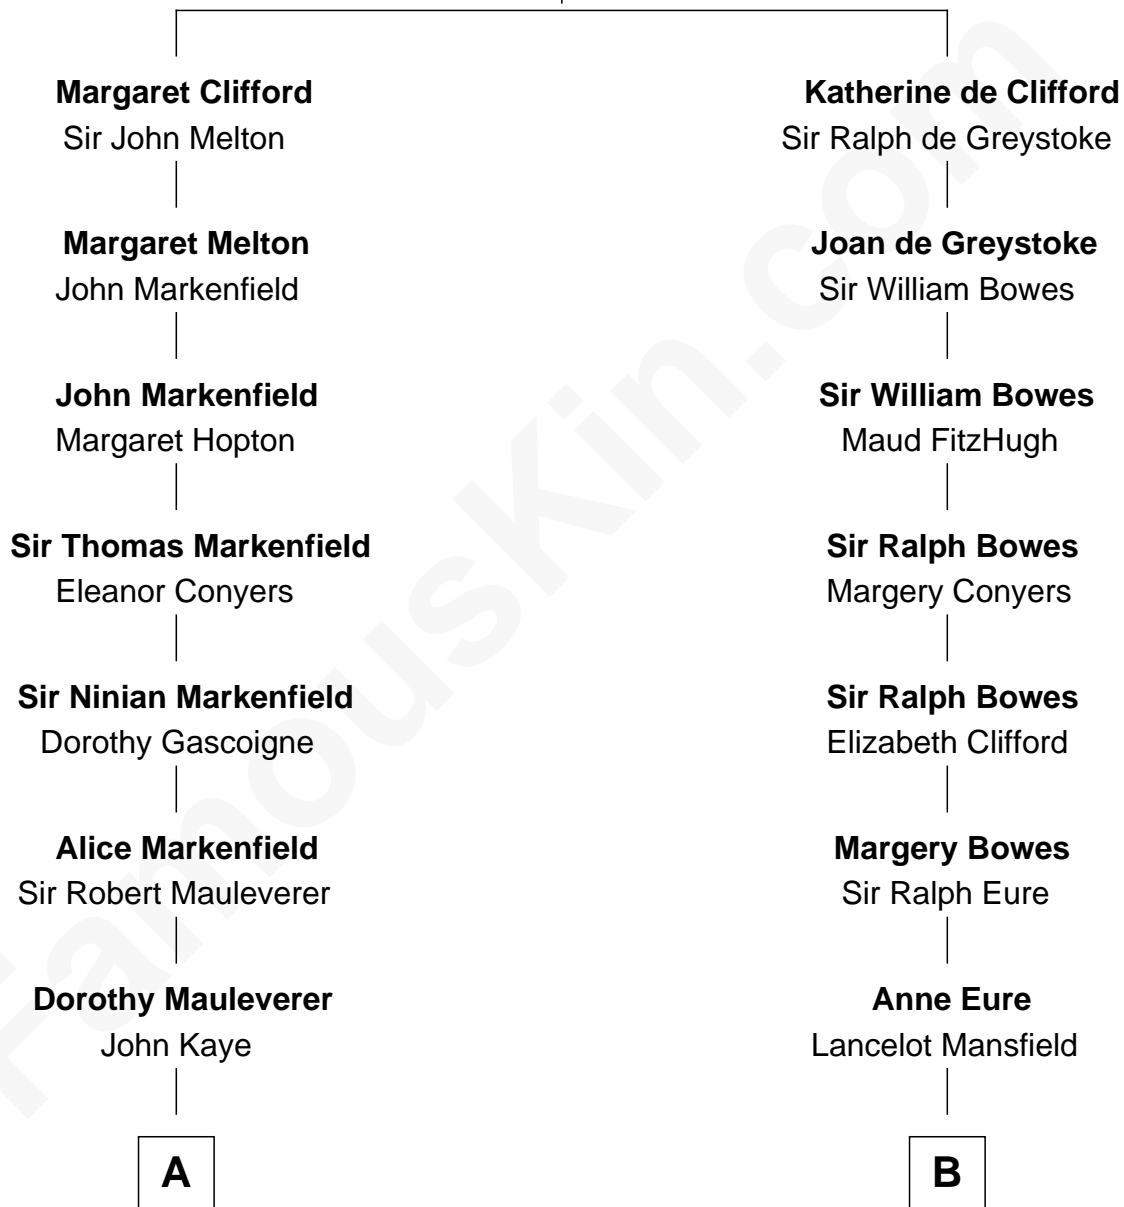

# FamousKin.com Relationship Chart of

**Angela Y. Davis**

*Civil Rights Activist and former Black Panther*

19th cousin 1 time removed of

**Zach Snyder**

*Filmmaker*

**Sir Roger de Clifford**

Maud de Beauchamp

**C**

**Henrietta C. Campbell**  
Murphy Valentine Jones

**Murphy Renchor Jones**  
Mollie Spencer

**Benjamin Frank Davis**  
Sallye Margarite Bell

**Angela Y. Davis**  
*Civil Rights Activist and former Black Panther*

**D**

**Helen Danforth Manley**  
Dr. Edgar Earl Reeves

**Marsha Manley Reeves**  
Charles Edward Snyder

**Zach Snyder**  
*Filmmaker*