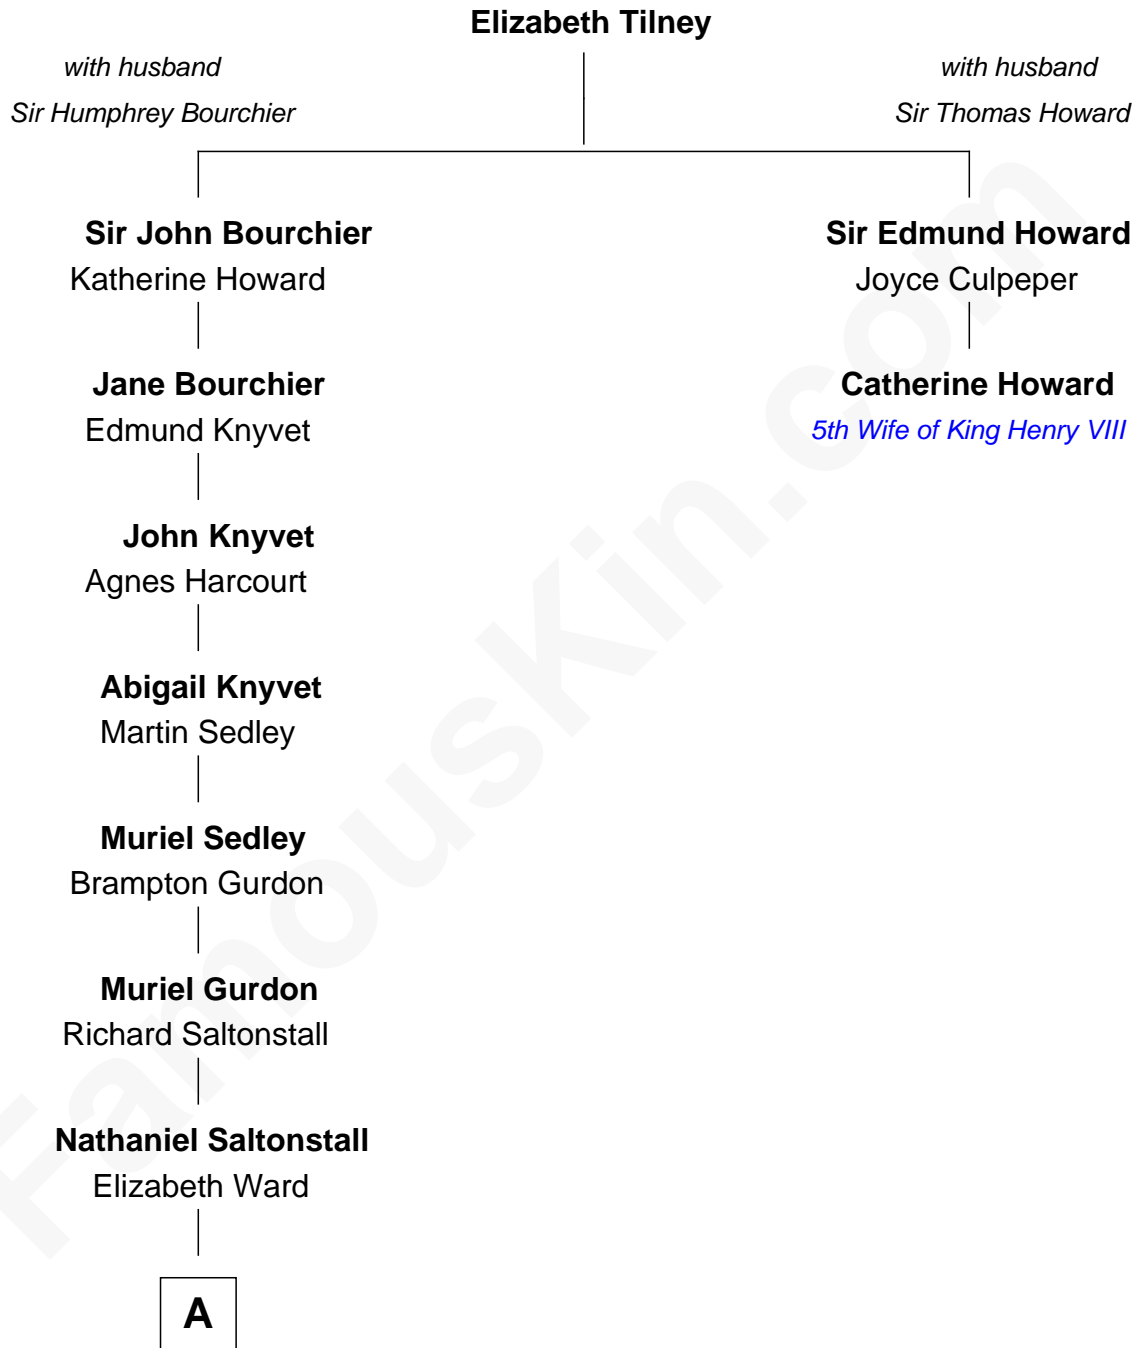

## Relationship Chart of

### Angela Y. Davis

*Civil Rights Activist and former Black Panther*

1st cousin 15 times removed of

### Catherine Howard

*5th Wife of King Henry VIII*

**A**

**Gov. Gurdon Saltonstall**

Jerusha Richards

**Elizabeth Saltonstall**

Richard Christophers

**Sarah Christophers**