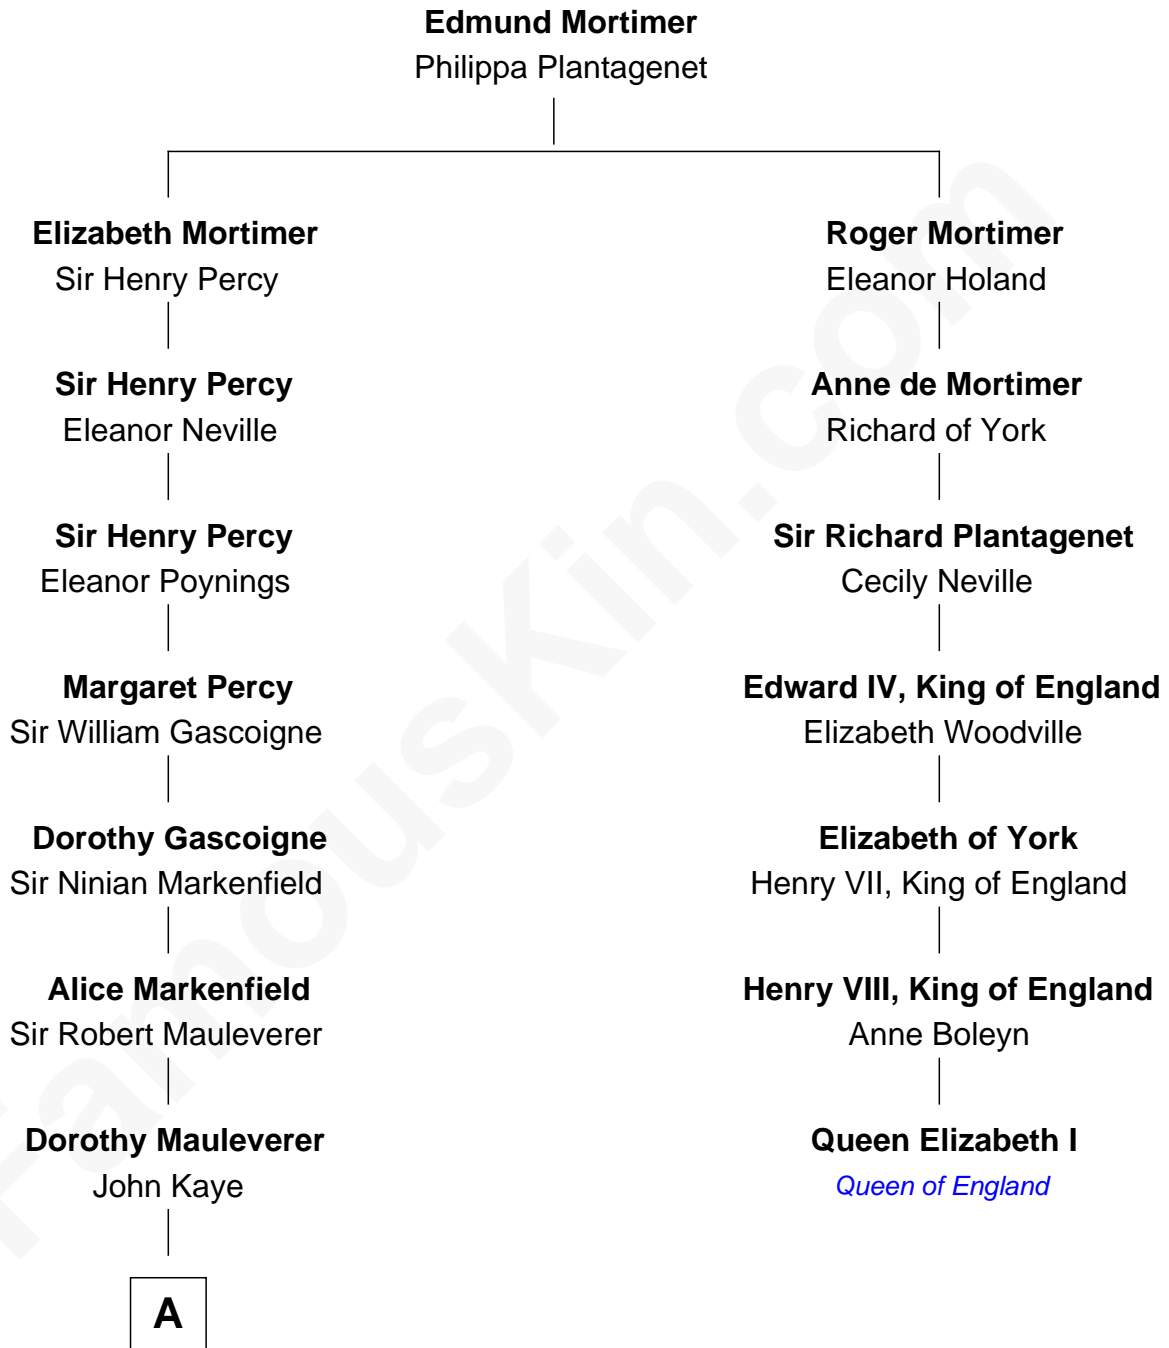

FamousKin.com

Relationship Chart of

Angela Y. Davis

Civil Rights Activist and former Black Panther

6th cousin 14 times removed of

Queen Elizabeth I
Queen of England

A

Robert Kaye

Anne Flower

Grace Kaye

Richard Saltonstall

Richard Saltonstall

Muriel Gurdon

Nathaniel Saltonstall

Elizabeth Ward

Gov. Gurdon Saltonstall