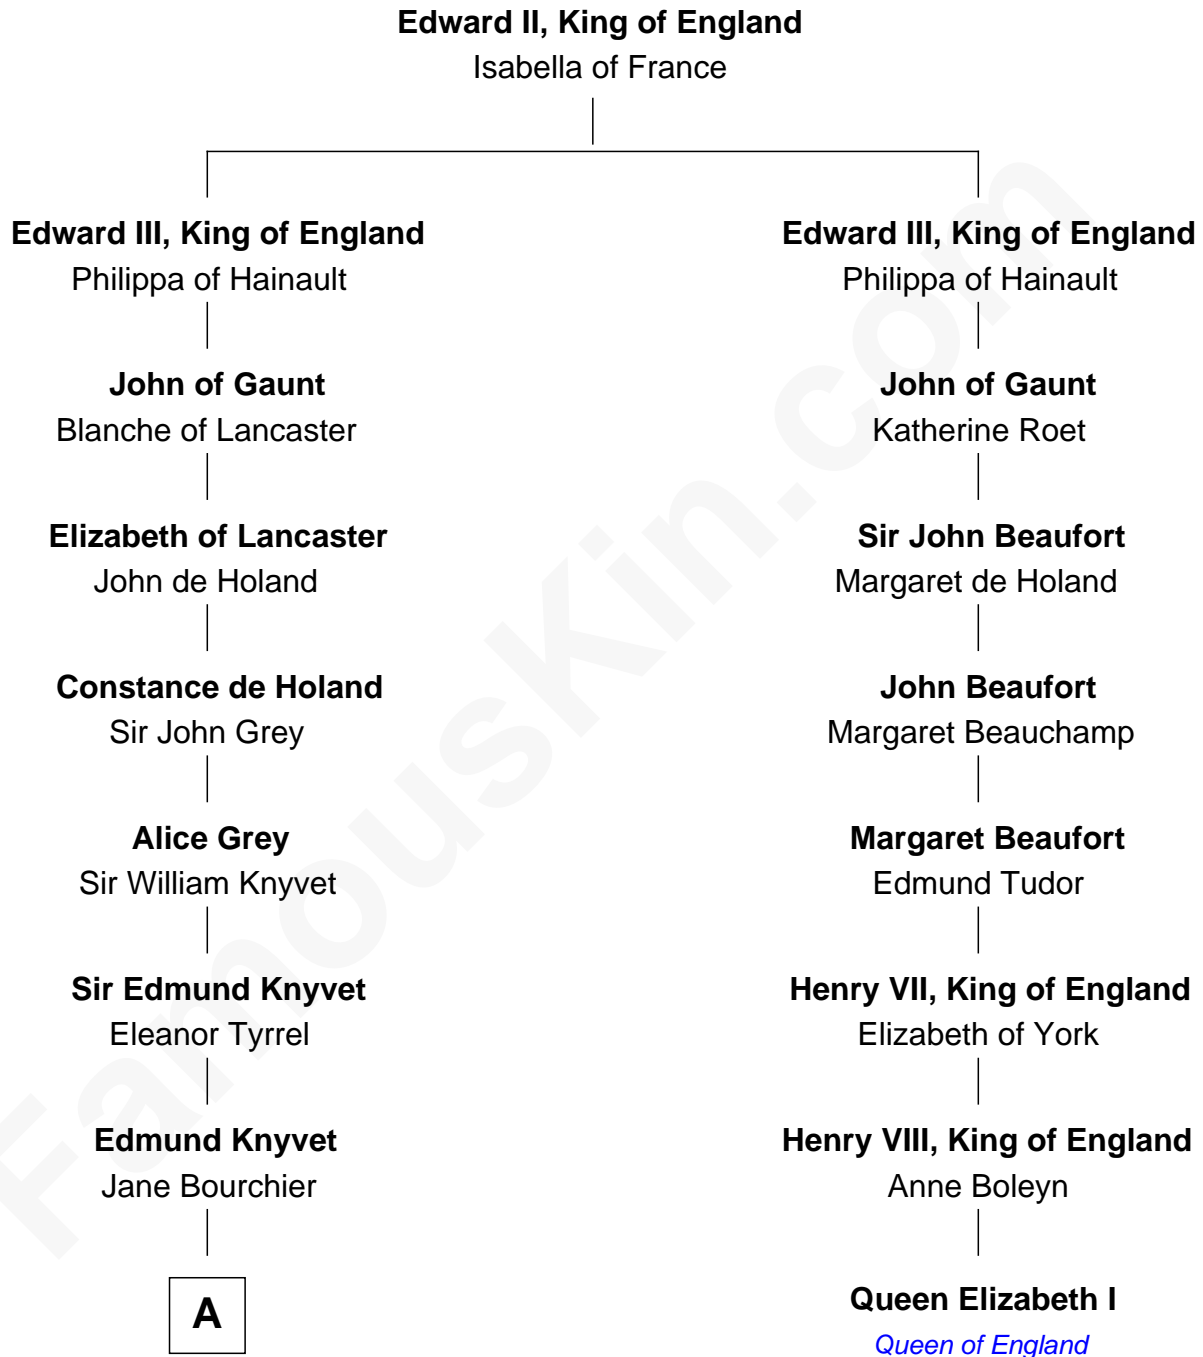

FamousKin.com

Relationship Chart of

Angela Y. Davis

Civil Rights Activist and former Black Panther

7th cousin 14 times removed of

Queen Elizabeth I

Queen of England

A

John Knyvet
Agnes Harcourt

Abigail Knyvet
Martin Sedley

Muriel Sedley
Brampton Gurdon

Muriel Gurdon
Richard Saltonstall

Nathaniel Saltonstall
Elizabeth Ward

Gov. Gurdon Saltonstall
Jerusha Richards

Elizabeth Saltonstall
Richard Christophers