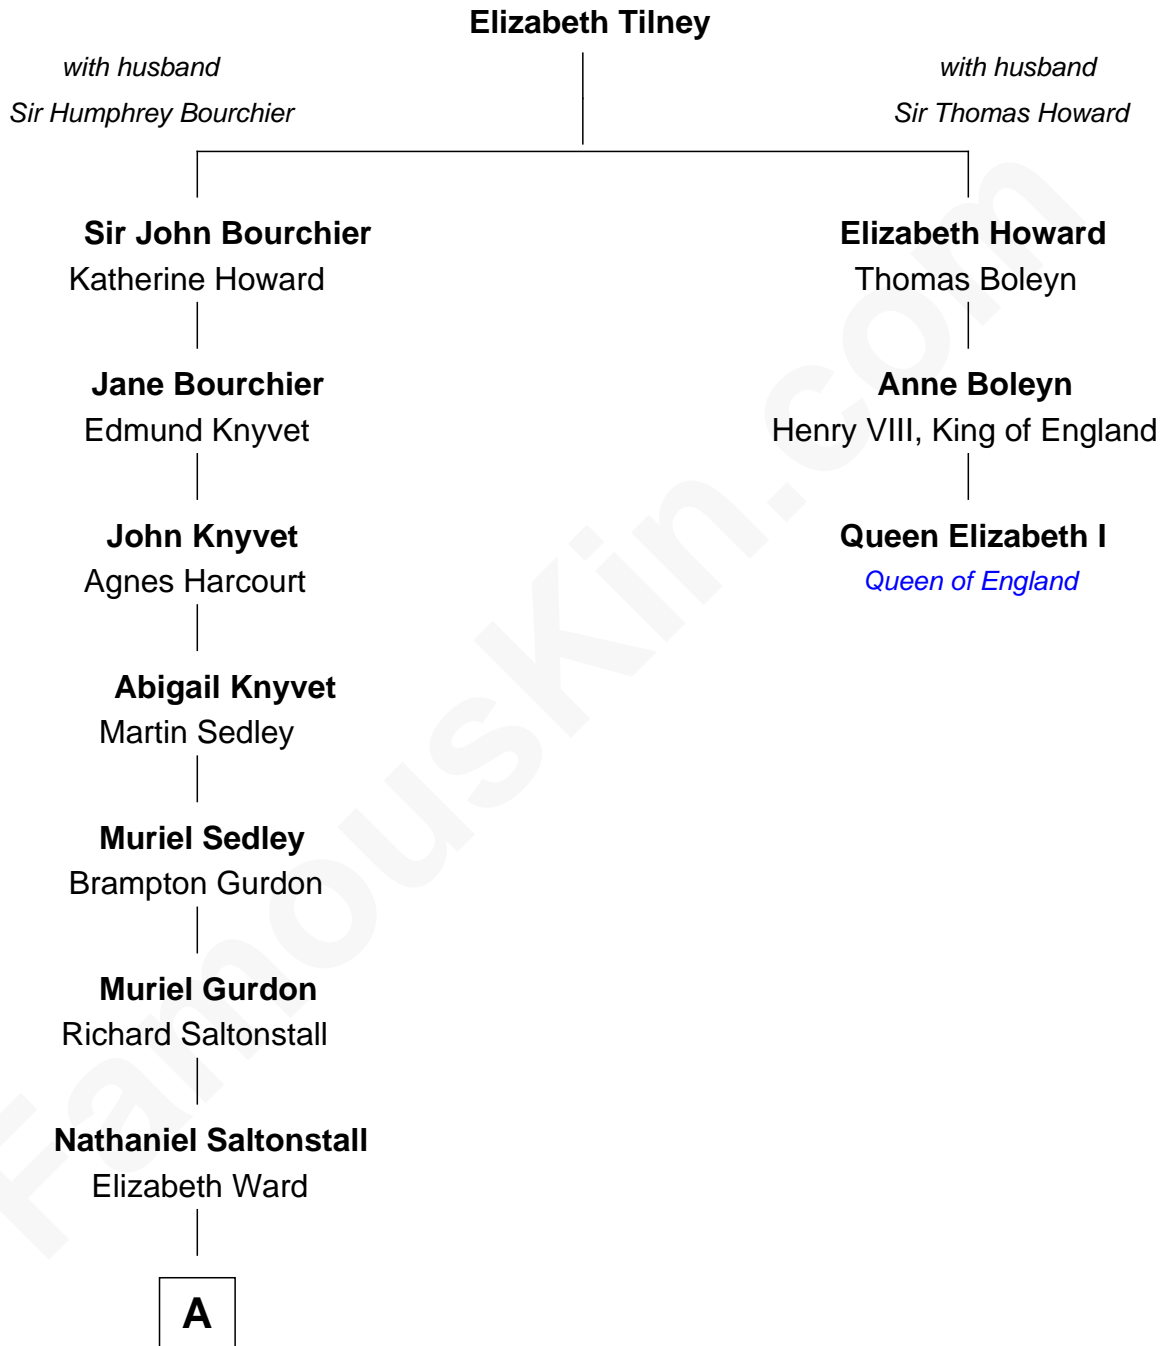

FamousKin.com

Relationship Chart of

Angela Y. Davis

Civil Rights Activist and former Black Panther

2nd cousin 14 times removed of

Queen Elizabeth I
Queen of England

A

Gov. Gurdon Saltonstall