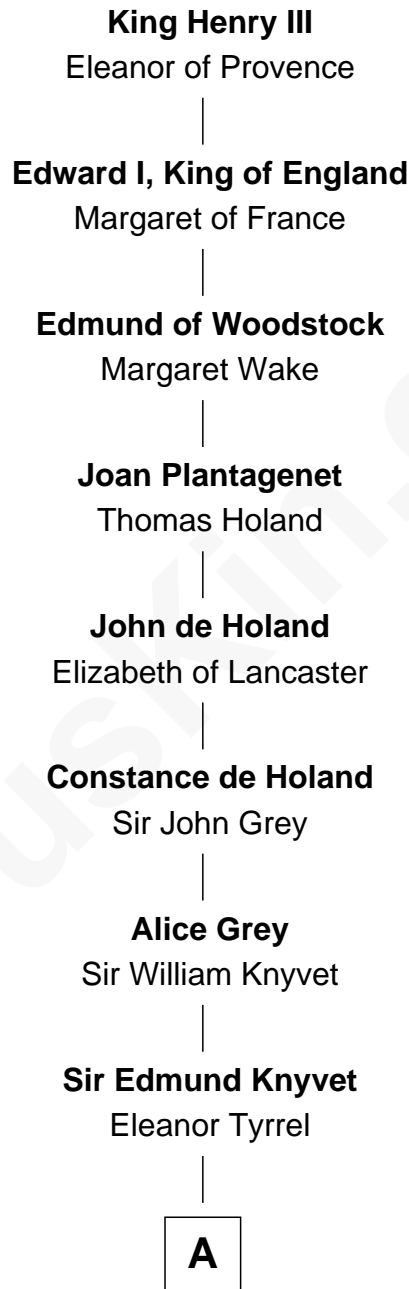

**FamousKin.com**  
**Relationship Chart of**  
**Angela Y. Davis**

*Civil Rights Activist and former Black Panther*

**21st Great-granddaughter of**

**King Henry III**  
*King of England*

**A**

**Edmund Knyvet**

Jane Bouchier

**John Knyvet**

Agnes Harcourt

**Abigail Knyvet**

Martin Sedley

**Muriel Sedley**

Brampton Gurdon

**Muriel Gurdon**

Richard Saltonstall

**Nathaniel Saltonstall**

Elizabeth Ward

**Gov. Gurdon Saltonstall**

Jerusha Richards

**Elizabeth Saltonstall**

Richard Christophers

**Sarah Christophers**