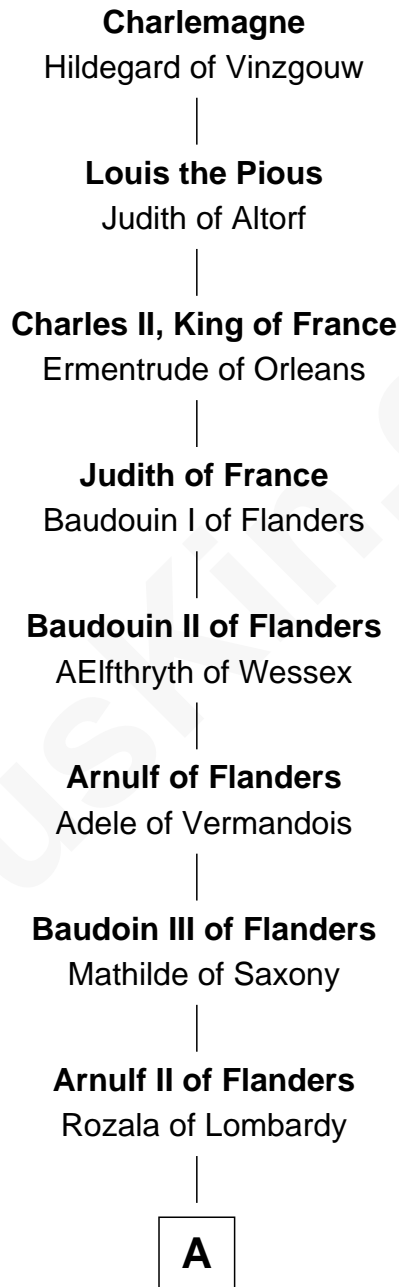

FamousKin.com Relationship Chart of

Angela Y. Davis

Civil Rights Activist and former Black Panther

36th Great-granddaughter of

Charlemagne

King of the Franks

A

Baudoin IV of Flanders

Ogive of Luxembourg

Baudoin V of Flanders

Adela of France

Matilda of Flanders

William I, King of England

Henry I, King of England

Maud of Scotland

Maud of England