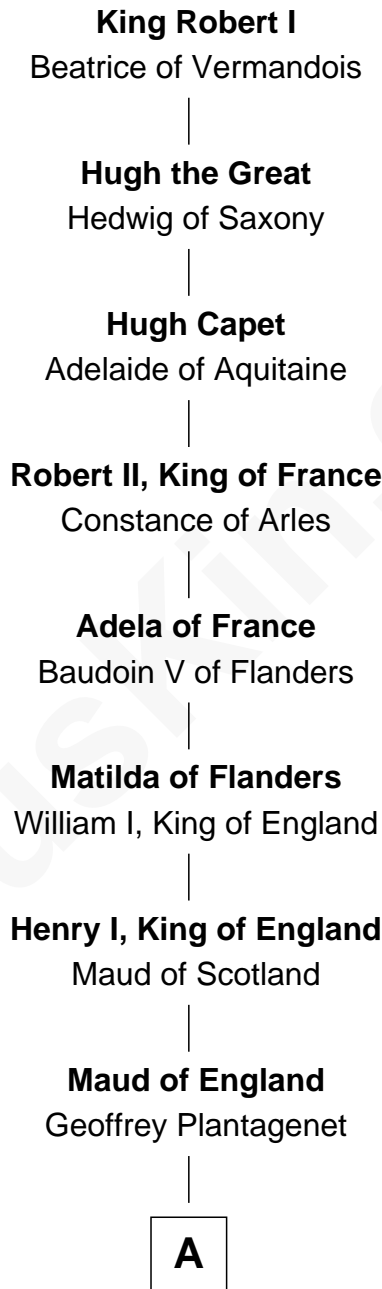

FamousKin.com
Relationship Chart of
Angela Y. Davis

Civil Rights Activist and former Black Panther

31st Great-granddaughter of

King Robert I
King of France

A

Henry II, King of England

Eleanor of Aquitaine

John, King of England

Isabelle of Angoulême

Henry III, King of England

Eleanor of Provence

Edward I, King of England

Margaret of France

Edmund of Woodstock

Margaret Wake

Joan Plantagenet