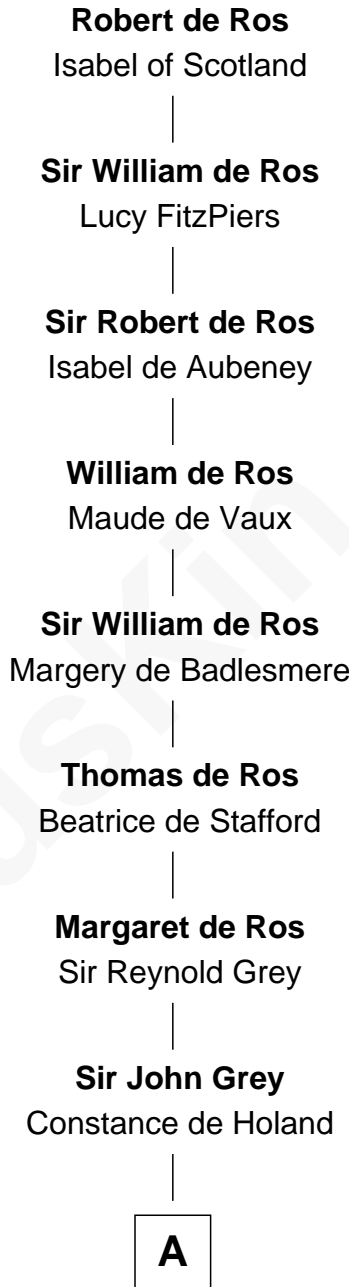

# FamousKin.com Relationship Chart of

**Angela Y. Davis**

*Civil Rights Activist and former Black Panther*

23rd Great-granddaughter of

**Robert de Ros**

*Magna Carta Surety*

**A**

**Alice Grey**

Sir William Knyvet

**Sir Edmund Knyvet**

Eleanor Tyrrel

**Edmund Knyvet**

Jane Bouchier

**John Knyvet**

Agnes Harcourt

**Abigail Knyvet**

Martin Sedley

**Muriel Sedley**

Brampton Gurdon

**Muriel Gurdon**

Richard Saltonstall

**Nathaniel Saltonstall**

Elizabeth Ward

**Gov. Gurdon Saltonstall**