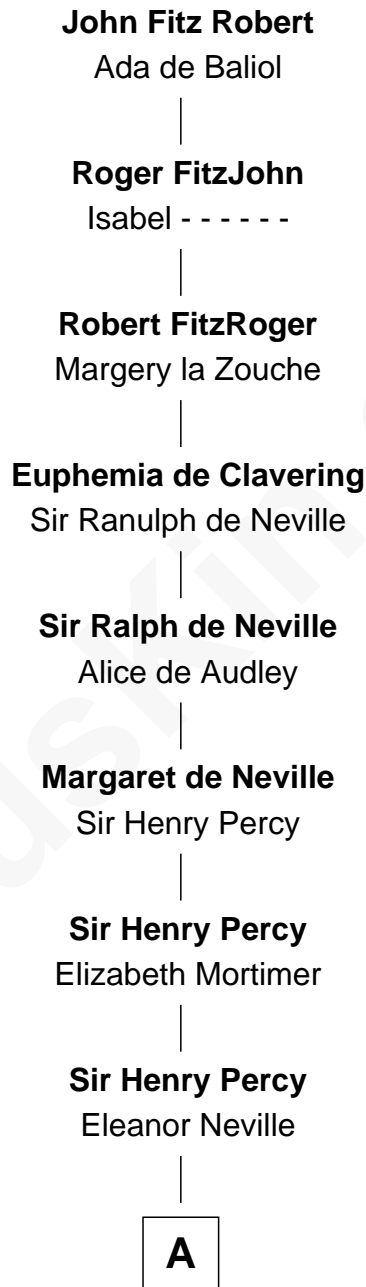

FamousKin.com Relationship Chart of

Angela Y. Davis

Civil Rights Activist and former Black Panther

24th Great-granddaughter of

John Fitz Robert

Magna Carta Surety

A

Sir Henry Percy
Eleanor Poynings

Margaret Percy
Sir William Gascoigne

Dorothy Gascoigne
Sir Ninian Markenfield

Alice Markenfield
Sir Robert Mauleverer

Dorothy Mauleverer
John Kaye

Robert Kaye
Anne Flower

Grace Kaye
Richard Saltonstall

Richard Saltonstall
Muriel Gurdon