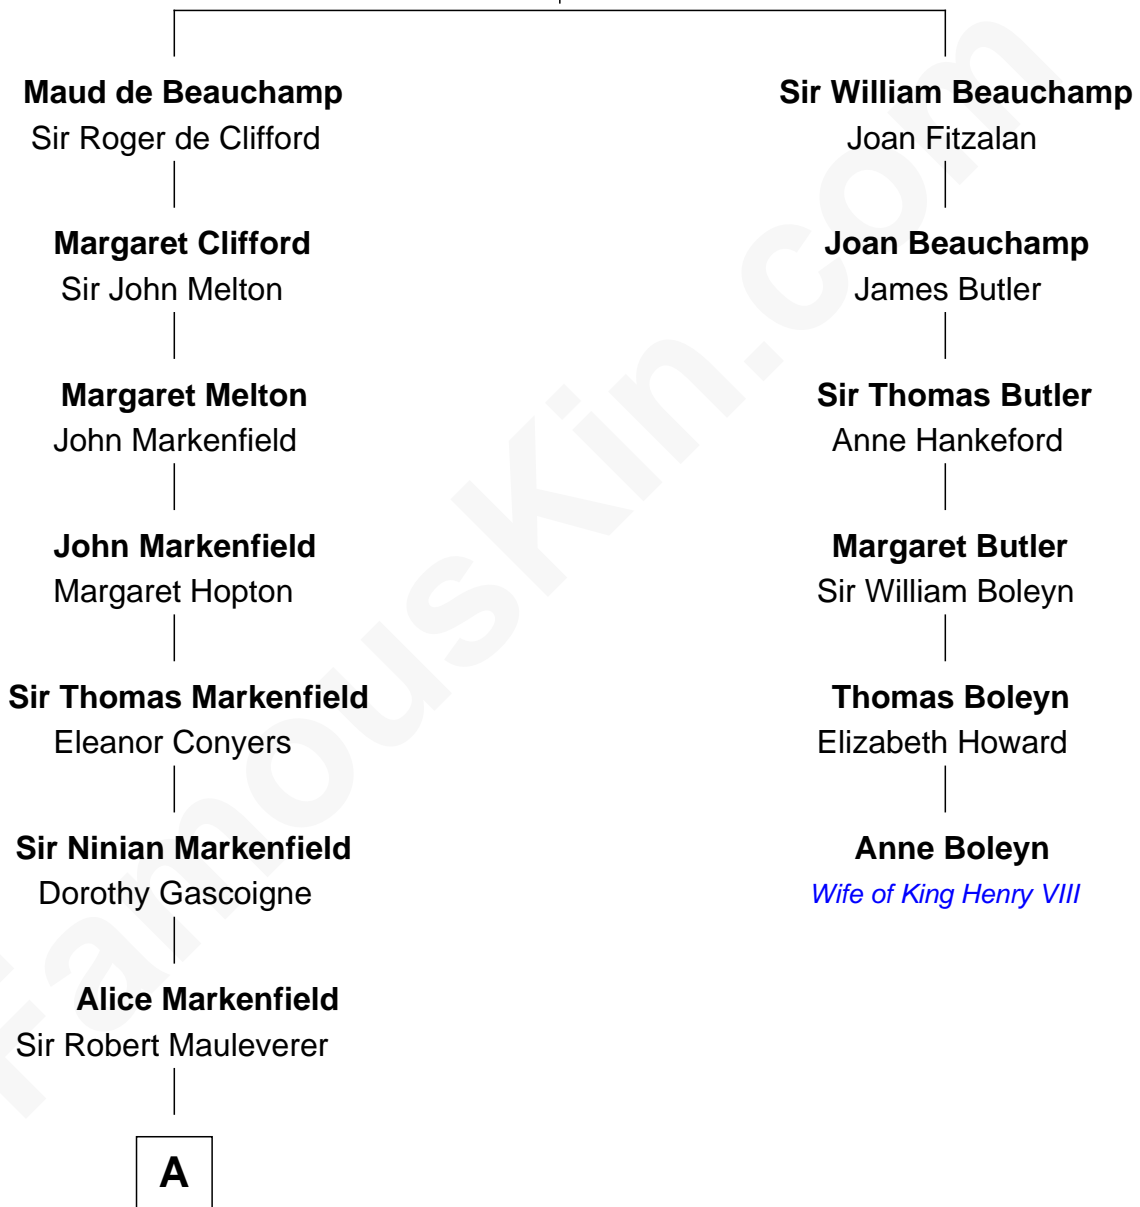

FamousKin.com

Relationship Chart of

Angela Y. Davis

Civil Rights Activist and former Black Panther

5th cousin 16 times removed of

Anne Boleyn

2nd Wife of King Henry VIII

Sir Thomas de Beauchamp
Katherine de Mortimer

B

—
Henrietta Ann Mallett

Hugh Campbell

—
Henrietta C. Campbell

Murphy Valentine Jones

—
Murphy Renchor Jones

Mollie Spencer

—
Benjamin Frank Davis